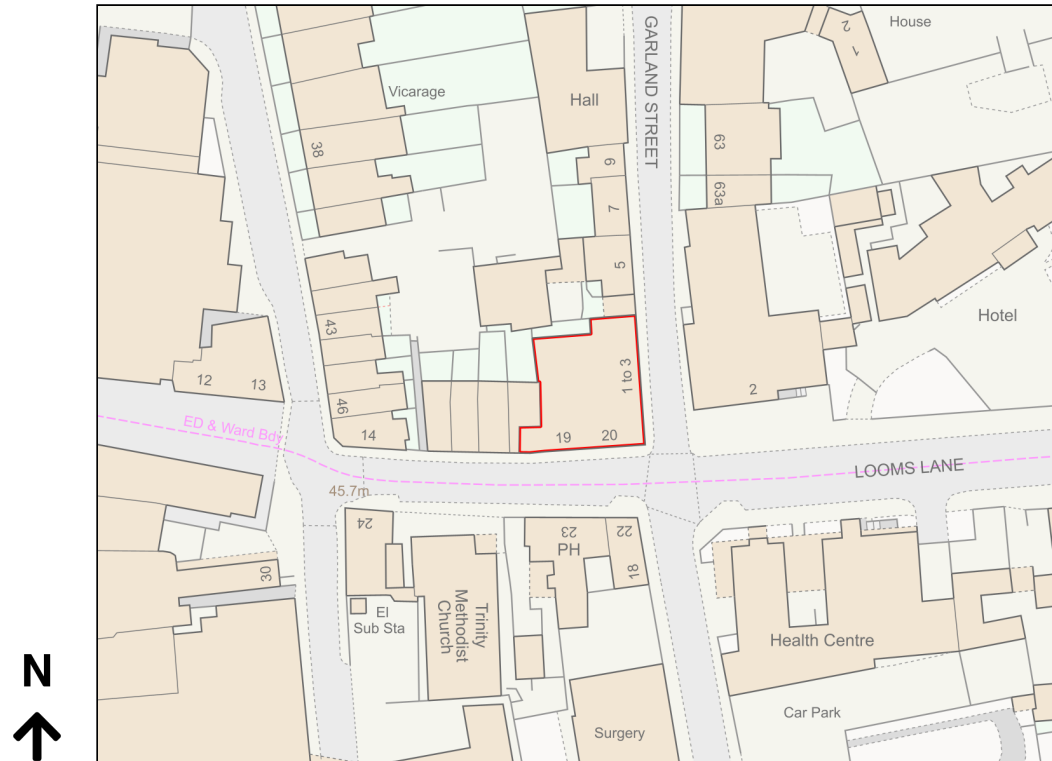

Location Plan

Site Address: Revel Outdoors, 19-20, Brentgovel Street, Bury St Edmunds, IP33 1EB

Date Produced: 13-Feb-2024

Scale: 1:1250 @A4

Planning Portal Reference: PP-12756898v1