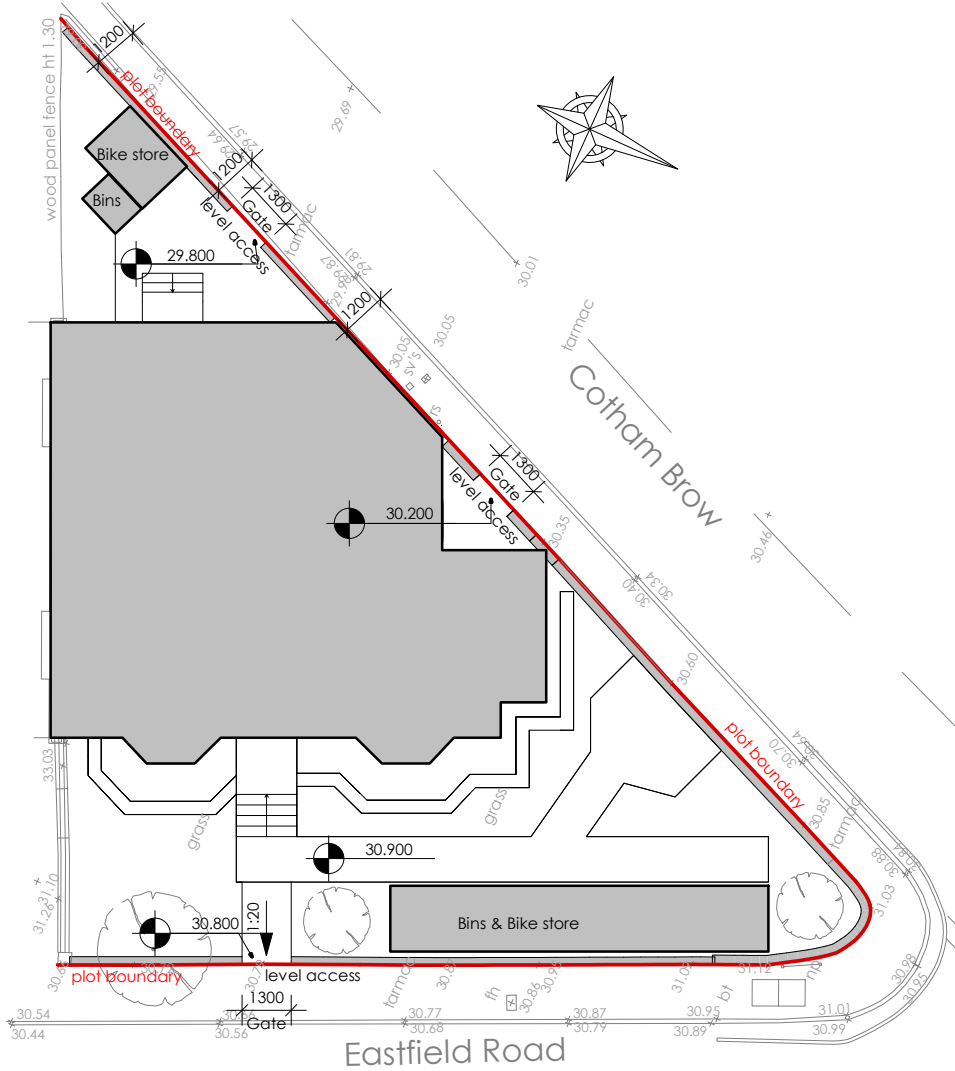

VISUAL SCALE 1:200 @ A3

**SITE PLAN**

1 : 200

CLIENT:

Felix Hansen

PROJECT

1 Eastfield Road, Bristol

DRAWING

SITE PLAN

DRAWING No

SCALE (@ A4)

DATE

R132\_03

1 : 200

05/02/24

STATUS