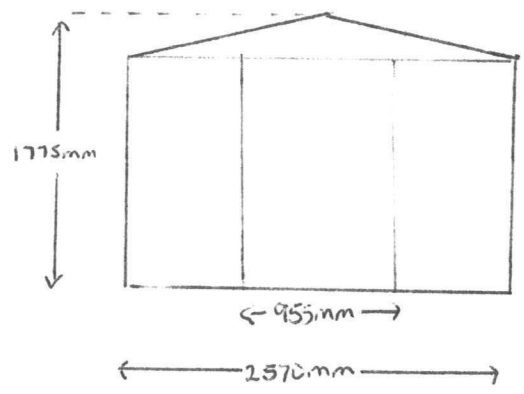

SHEED DIMENSIONS 1:50

FLOOR plan

Front elevation

Wyre Forest District Council  
21 FEB 2024