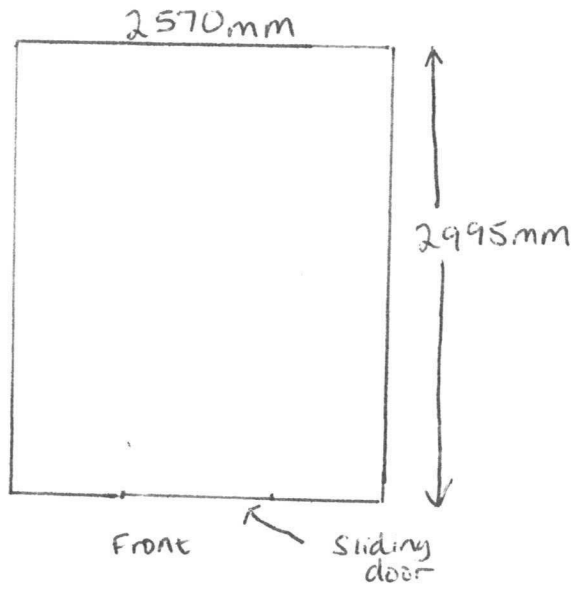

SHEED DIMENSIONS 1:50

FLOOR plan

Front elevation

Wyre Forest District Council  
21 FEB 2024