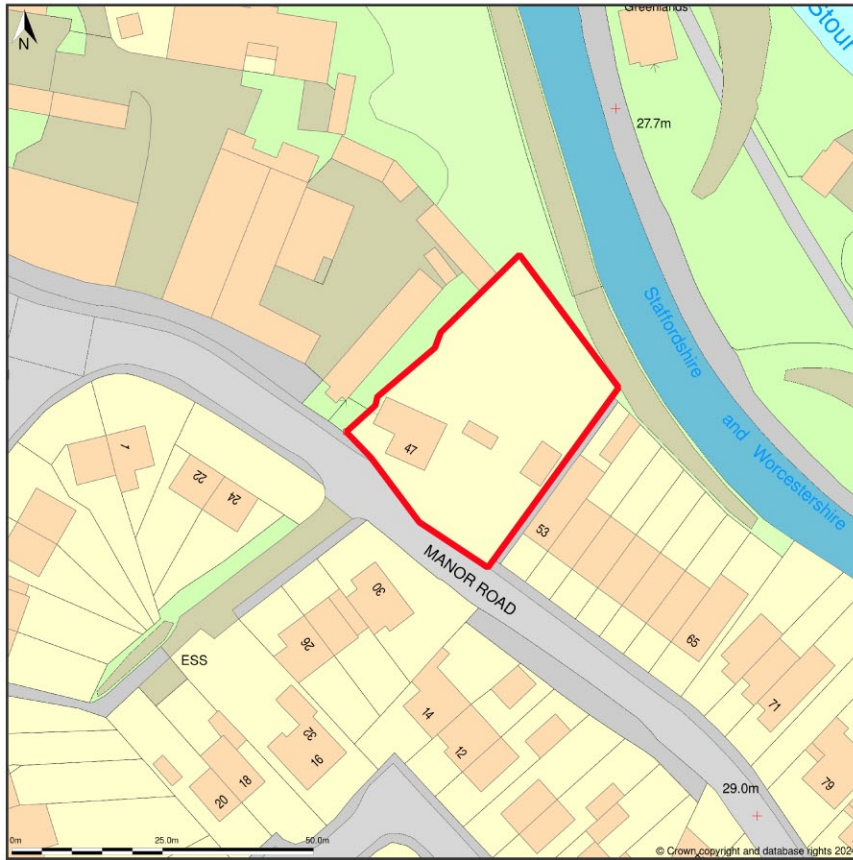

47, Manor Road, Stourport On Severn, Worcestershire, DY13 9DW

Location Plan shows area bounded by: 381598.54, 272091.23 381739.96, 272232.65 (at a scale of 1:1250), OSGridRef: SO81667216. The representation of a road, track or path is no evidence of a right of way. The representation of features as lines is no evidence of a property boundary.

Produced on 20th Feb 2024 from the Ordnance Survey National Geographic Database and incorporating surveyed revision available at this date. Reproduction in whole or part is prohibited without the prior permission of Ordnance Survey. © Crown copyright 2024. Supplied by www.buyaplan.co.uk a licensed Ordnance Survey partner (100053143). Unique plan reference: #00880523-D0957C.