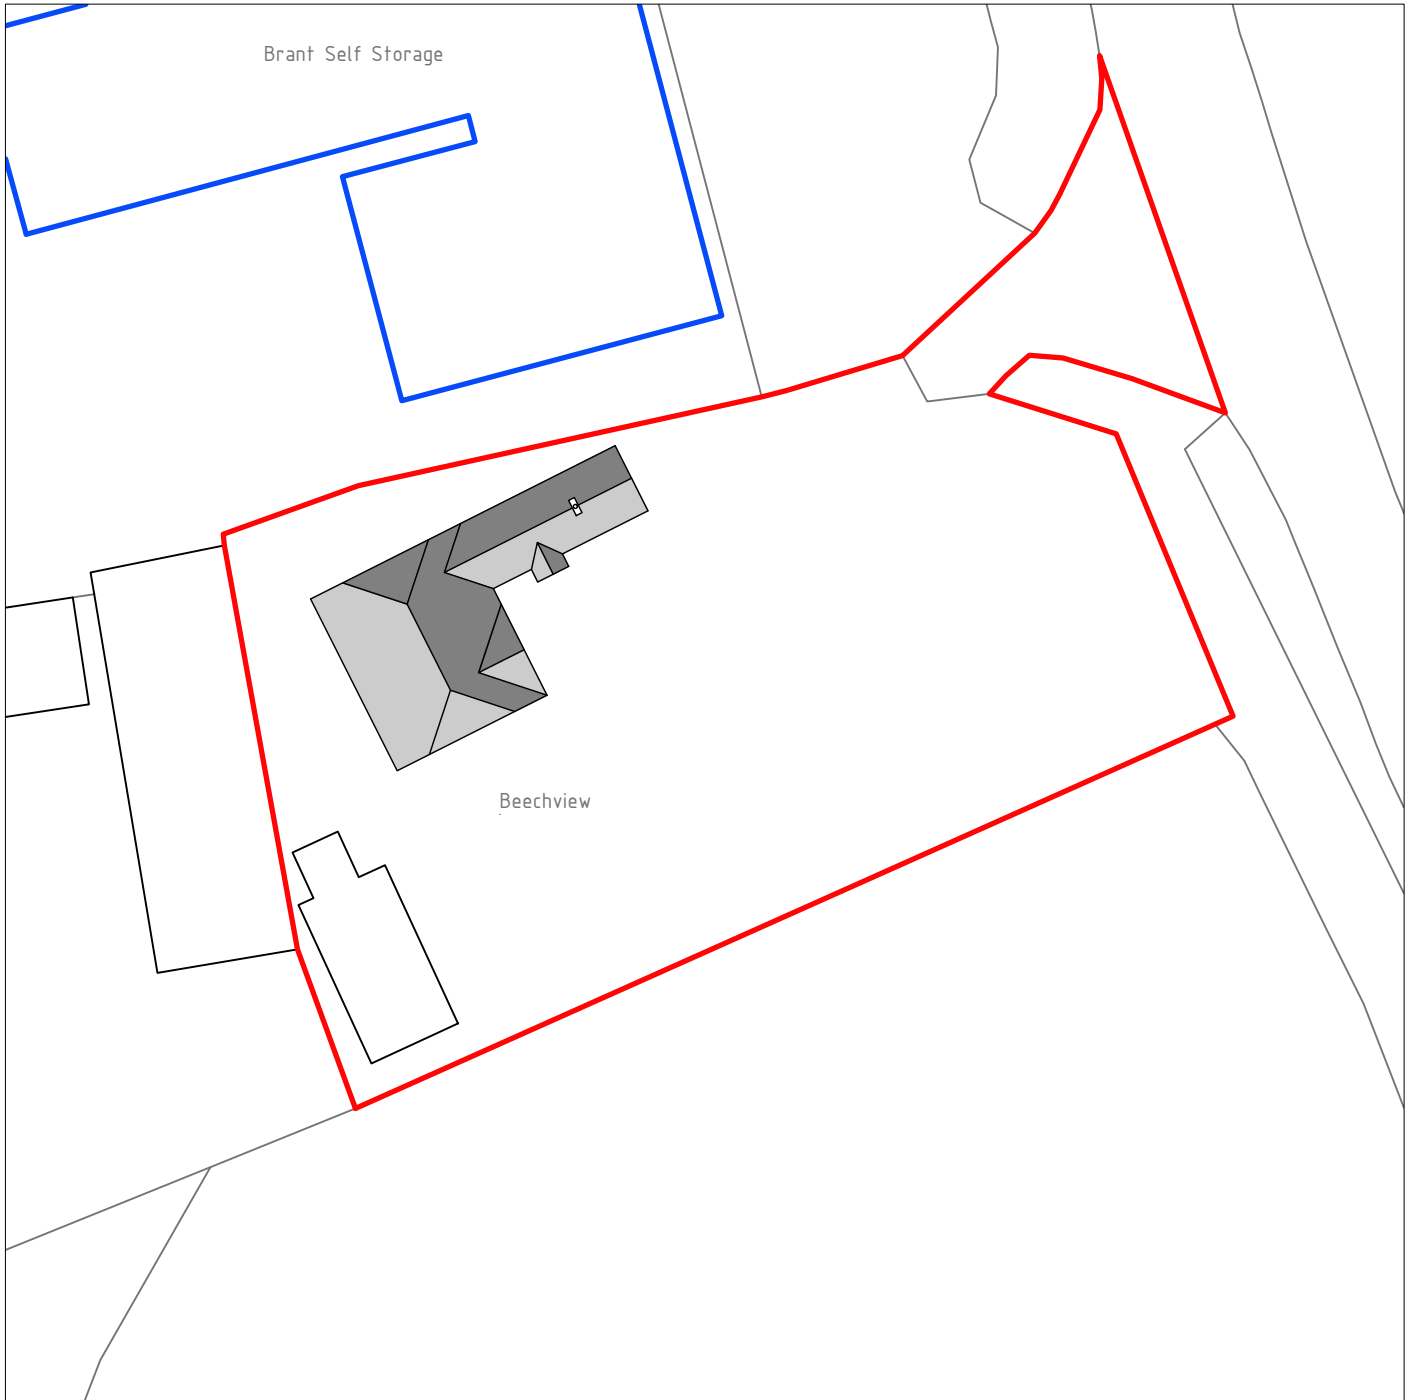

## BLOCK PLAN

Scale Bar 1:500

Project

BEECH VIEW, BASINGSTOKE ROAD  
BEECH, ALTON, GU34 4BH

Date

FEB 2024

Scale

1:500 @ A4