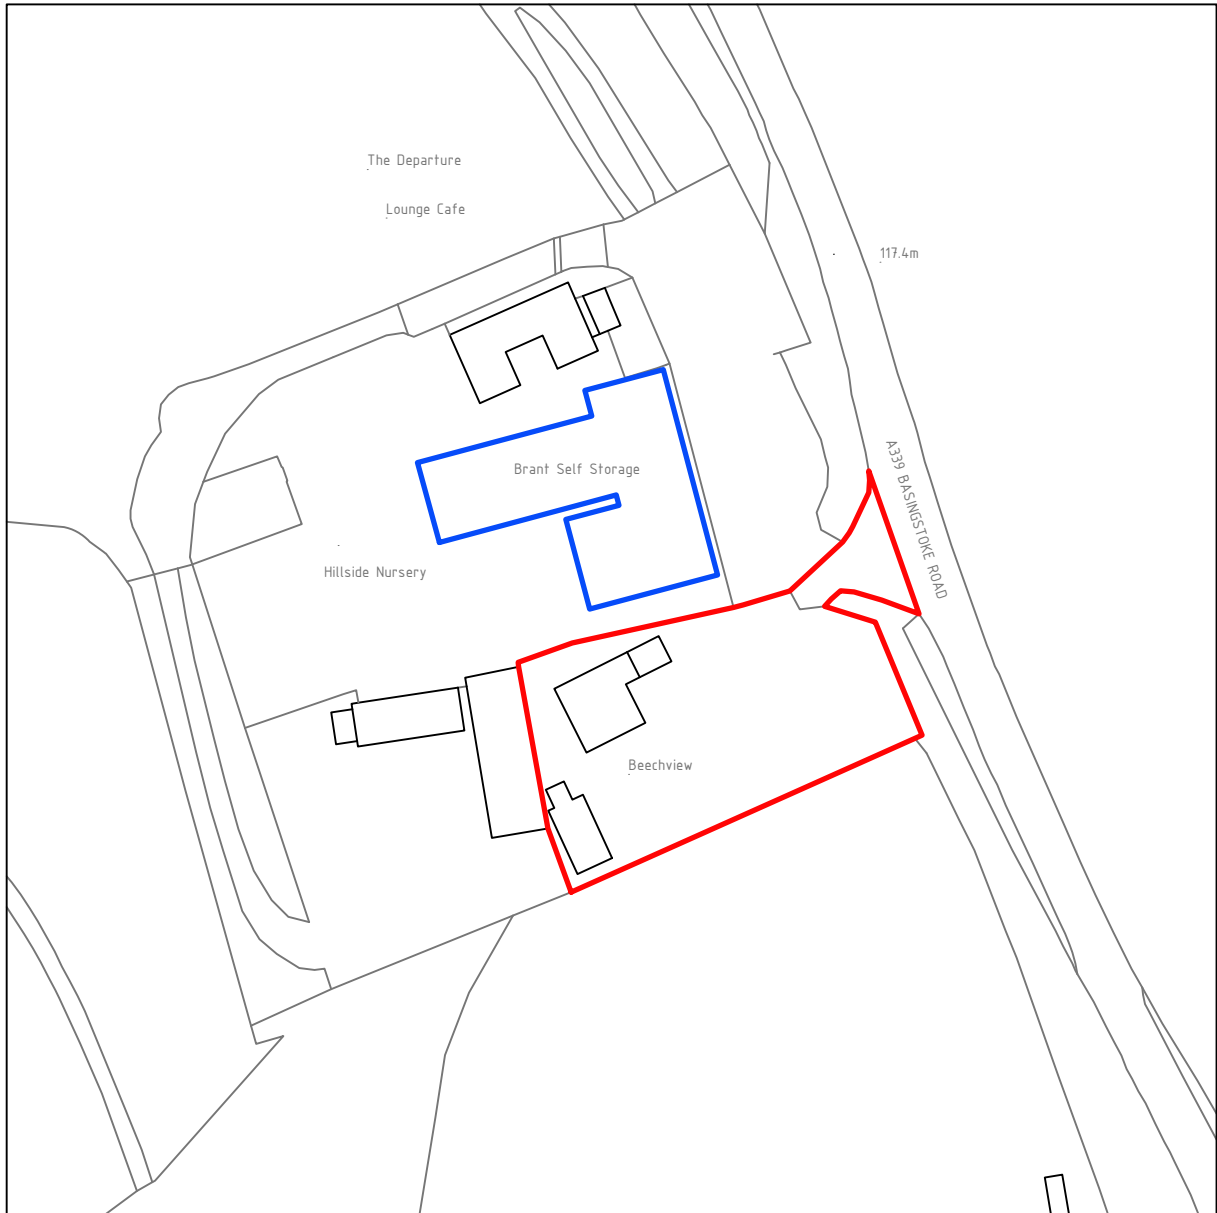

VESTA ARCHITECTS

The Oast House, Stapeley Manor Farm, Odiham, Hampshire, RG29 1JE
+44 (0)1256 862850 | info@vesta-architects.co.uk

www.vesta-architects.co.uk

LOCATION PLAN

Scale Bar 1:1250
0 25m 50m

Project
BEECH VIEW, BASINGSTOKE ROAD
BEECH, ALTON, GU34 4BH

Date	Scale	Drawn
FEB 2024	1:1250 @ A4	MB

OS Serial No.	Rev.
AC0000806982	