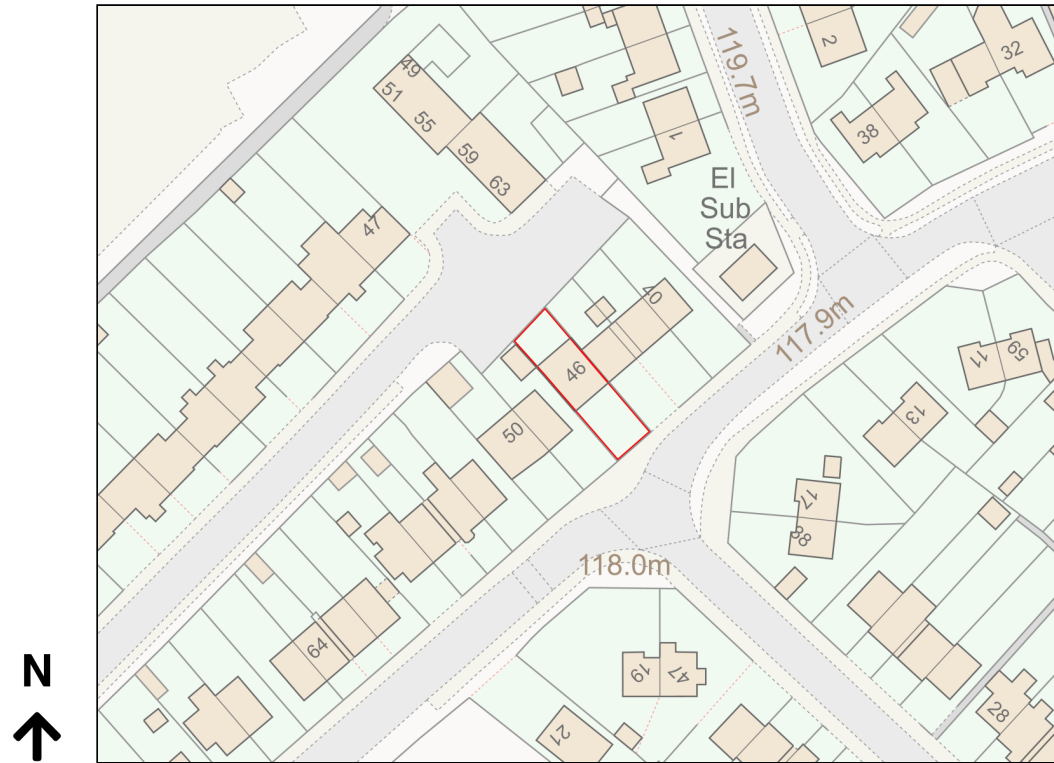

# Location Plan

Site Address: 46, Edward Road, Alton, GU34 2ET

Date Produced: 16-Feb-2024

Scale: 1:1250 @A4

Planning Portal Reference: PP-12814673v1