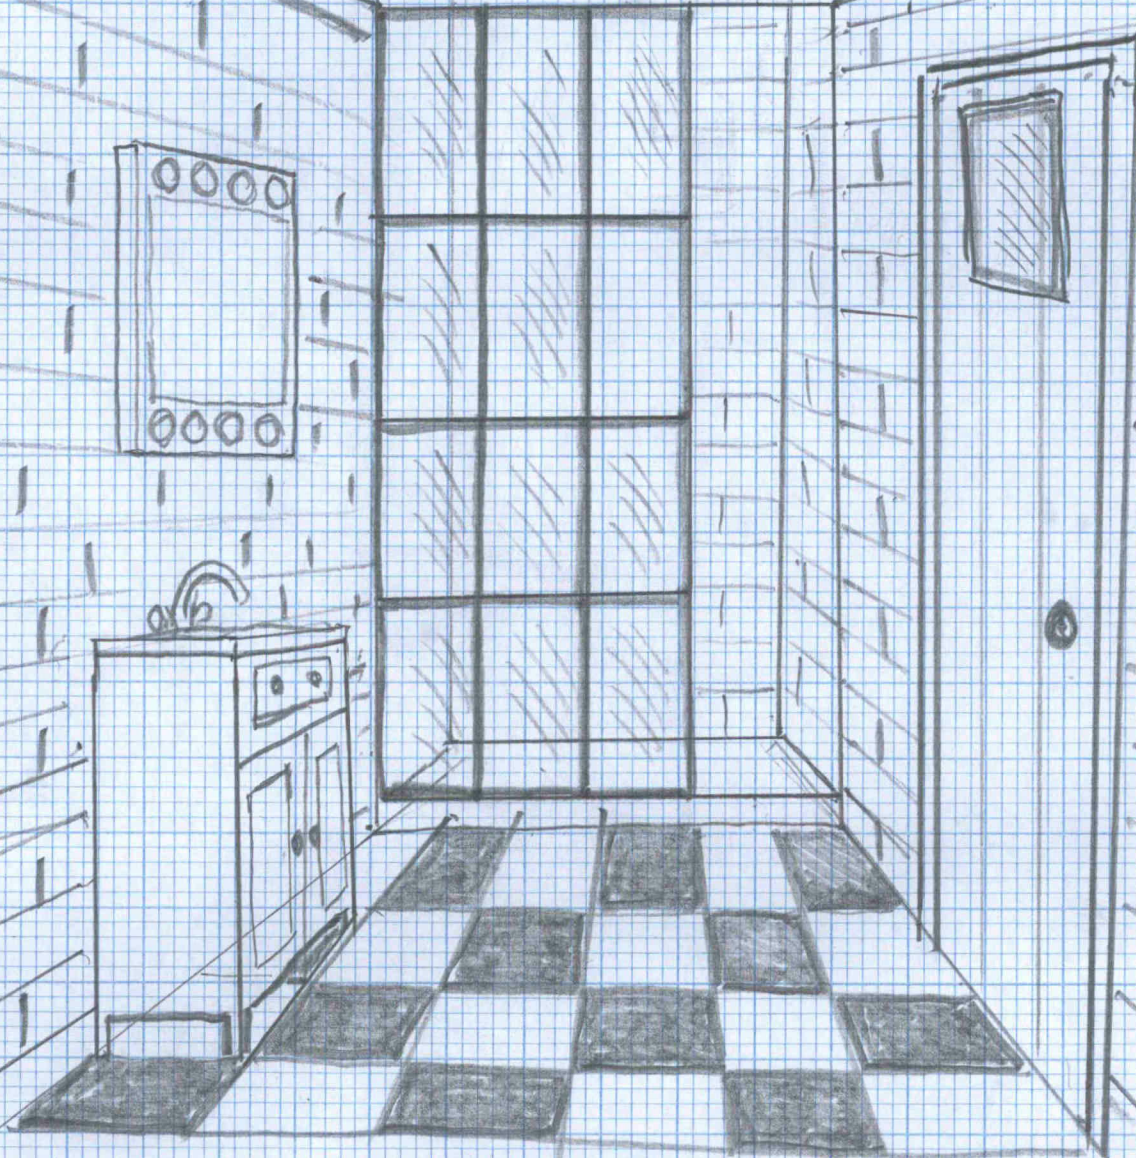

PLAN 3.

TILES
ALL WALLS
10 x 20cm
bevelled, white,
dark grey & front