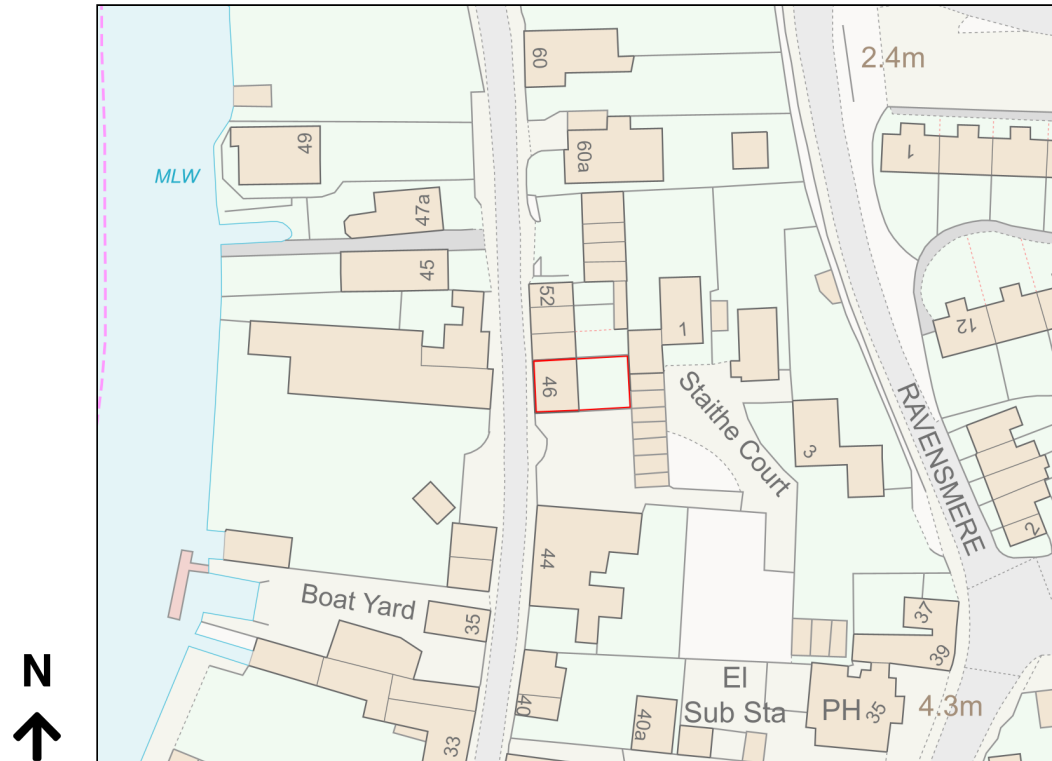

Location Plan

Site Address: 46, Northgate, Beccles, NR34 9AU

Date Produced: 13-Feb-2024

Scale: 1:1250 @A4

Planning Portal Reference: PP-12802438v1