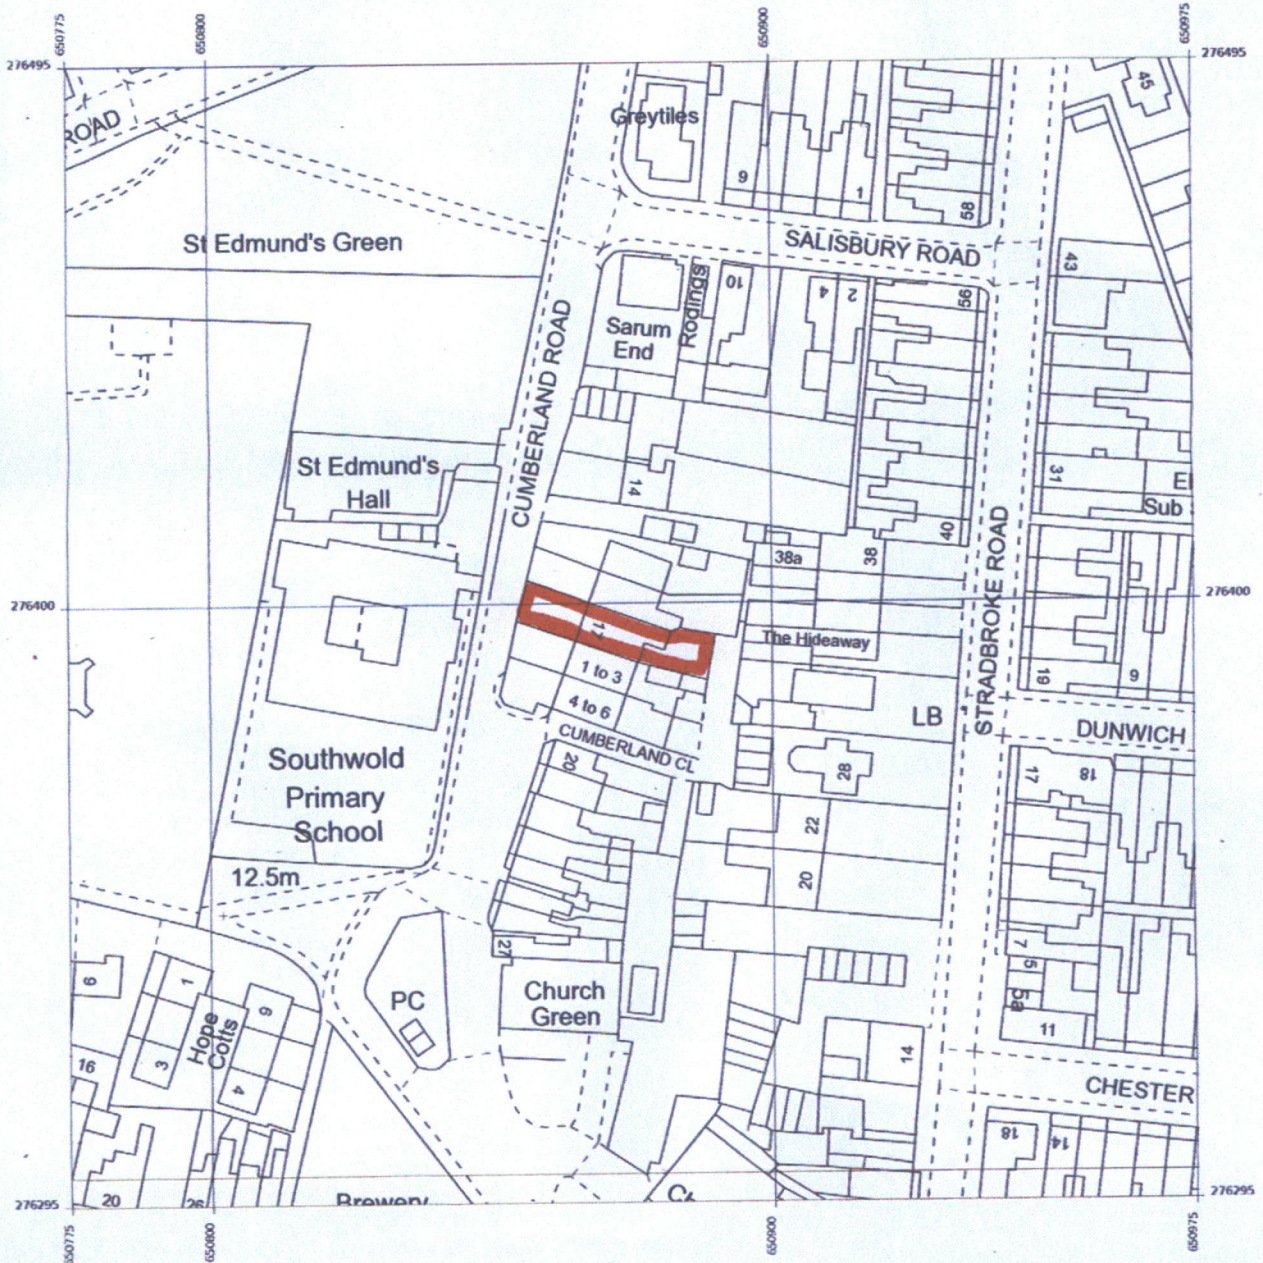

17 CUMBERLAND RD, SOUTH WOLD IP18 6JP

Produced 02 Nov 2021 from the Ordnance Survey MasterMap (Topography) Database and incorporating surveyed revision available at this date.

The representation of a road, track or path is no evidence of a right of way. The representation of features as lines is no evidence of a property boundary.

1:1250

17, Cumberland Rd, Southwold
IP18 6JP

Supplied by: Stanfords 02 Nov 2021
Licence: © Crown Copyright and
database rights 2021 OS100035409
Order Licence Reference: OI1506225
Centre coordinates: 650875 276395