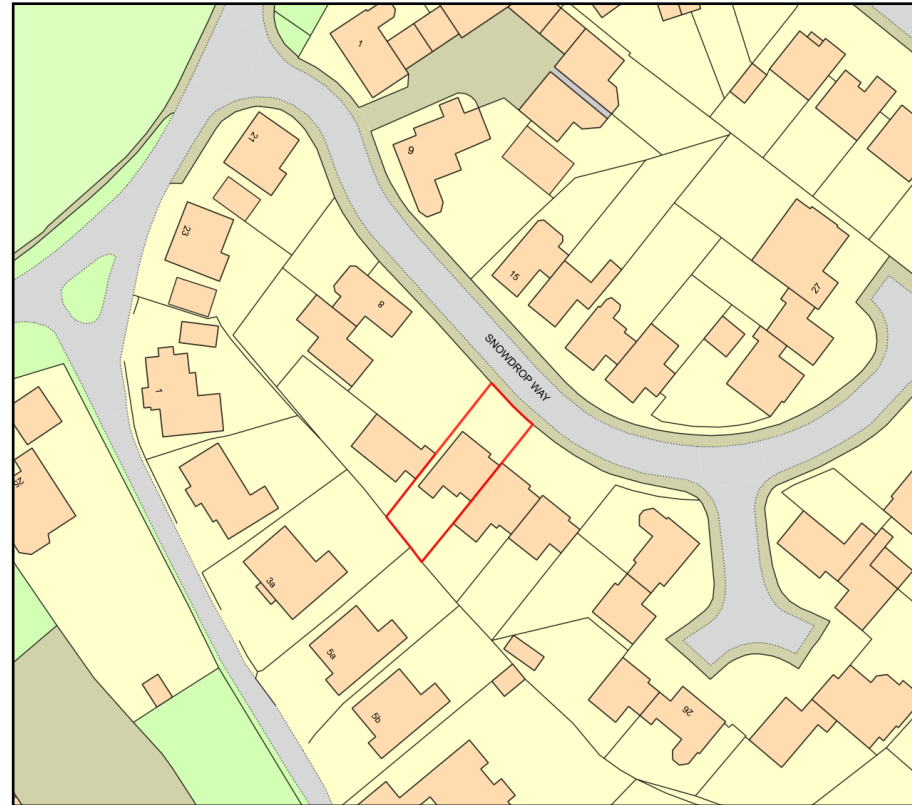

14 SNOWDROP WAY, BISLEY, SURREY, GU24 9BL

Plan Produced for: **Vajira Ratnayaka**

Date Produced: 15 Feb 2024

Plan Reference Number: TQRQM24046220304569

Scale: 1:1250 @ A4

© Crown copyright and database rights 2023 OS 100042766