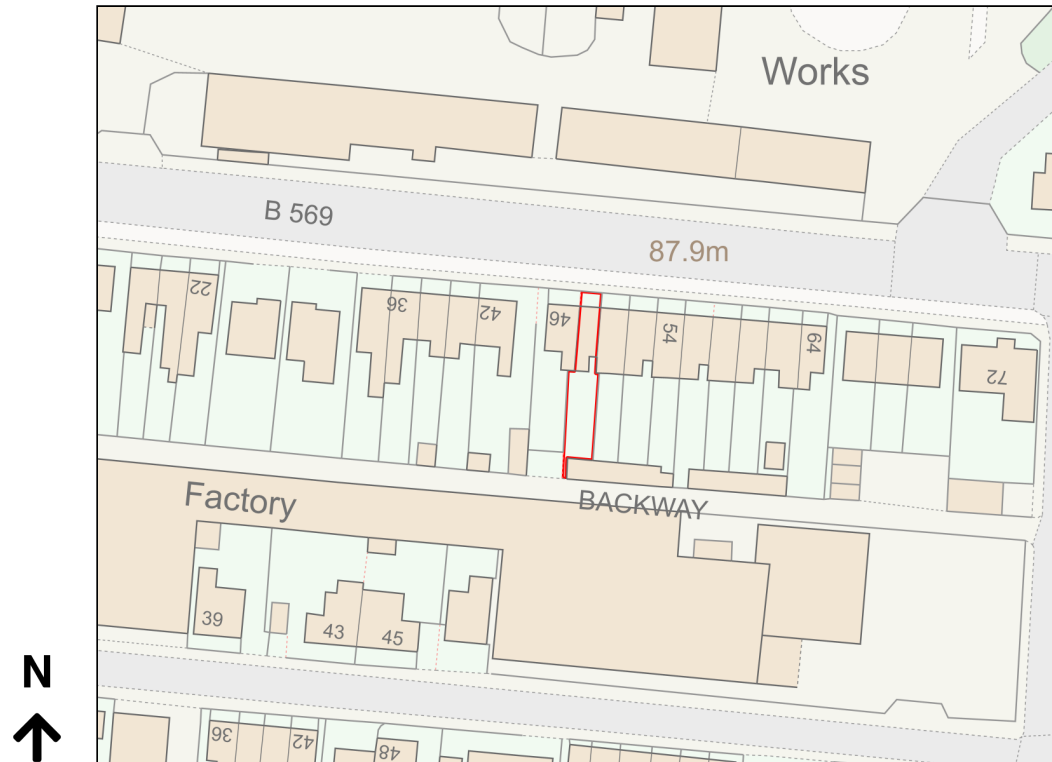

Location Plan

Site Address: 48, Irchester Road, Wollaston, NN29 7RW

Date Produced: 13-Feb-2024

Scale: 1:1250 @A4

Planning Portal Reference: PP-12728661v1