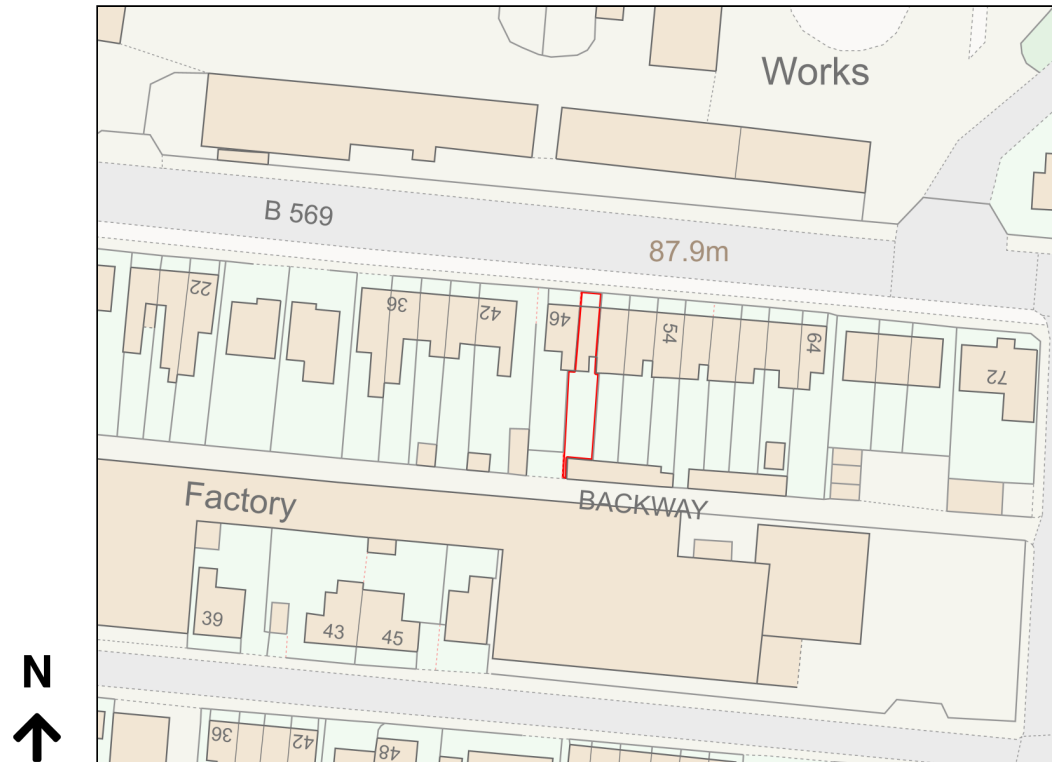

Location Plan

Site Address: 48, Irchester Road, Wollaston, NN29 7RW

Date Produced: 20-Feb-2024

Scale: 1:1250 @A4

Planning Portal Reference: PP-12728661v3