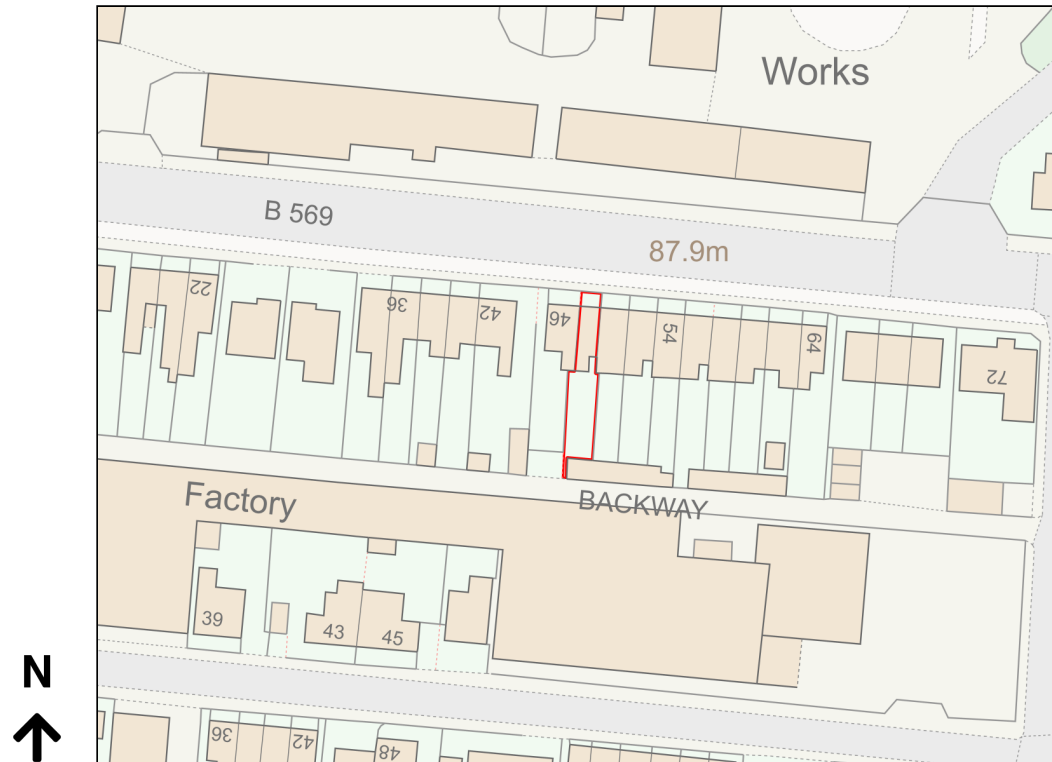

Location Plan

Site Address: 48, Irchester Road, Wollaston, NN29 7RW

Date Produced: 20-Feb-2024

Scale: 1:1250 @A4

Planning Portal Reference: PP-12728661v2