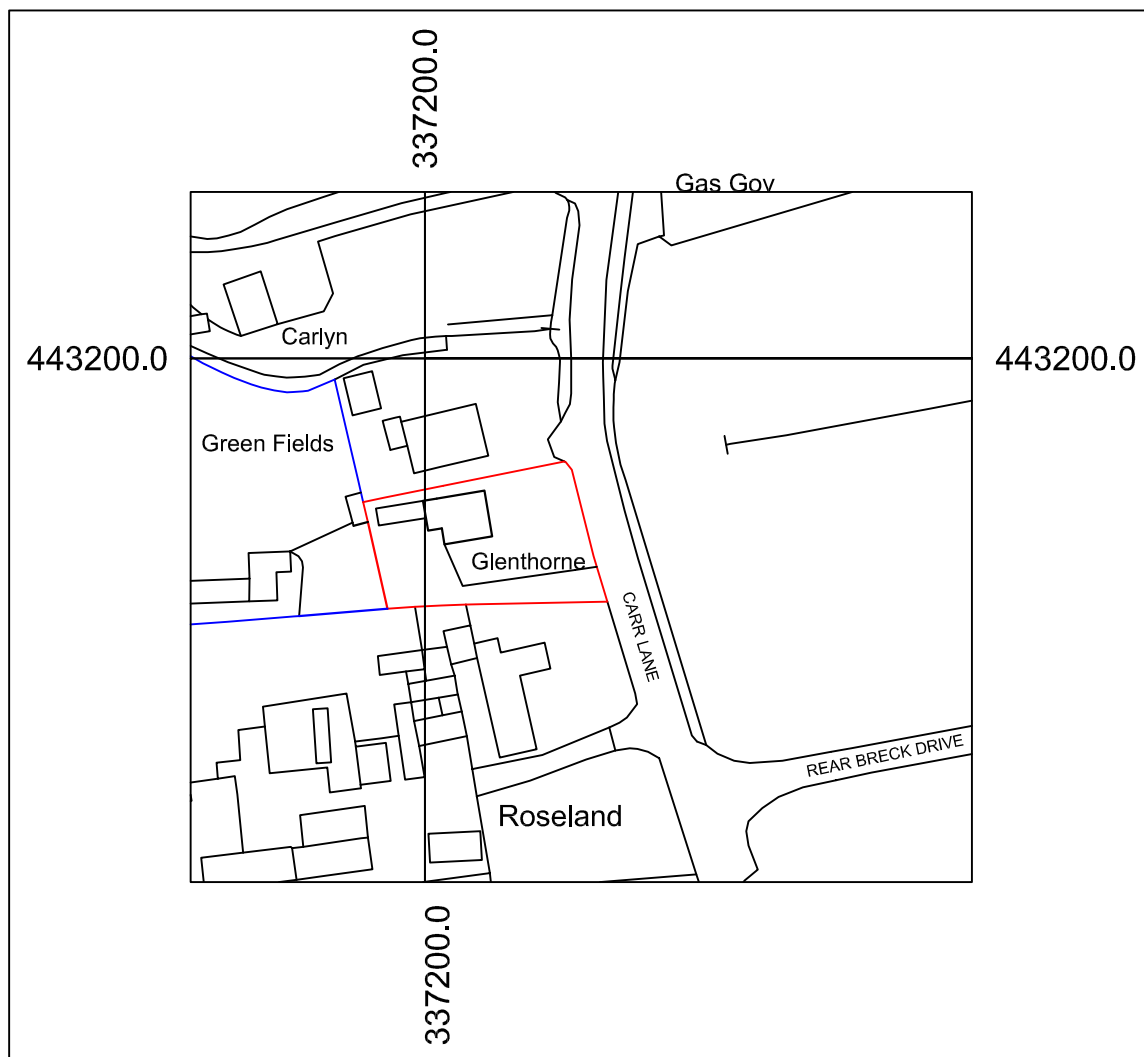

# Stanfords Planning Map Data

1:1250

Metres

Production Date: 19 February 2024

Top Left: 337161.285 443227.528 Bottom Right: 337290.474 443113.411

© Crown copyright and database rights 2024 Ordnance Survey OS1000354

Reproduction in whole or in part is prohibited without the permission of Ordnance Survey