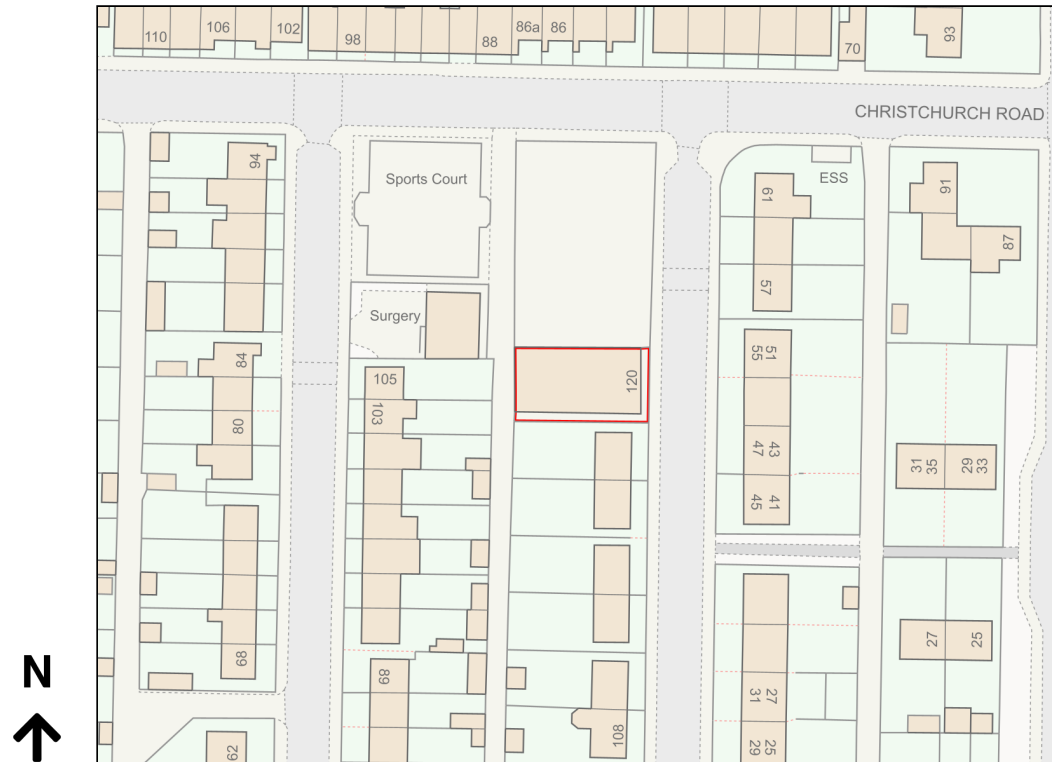

Location Plan

Site Address: Restoration Centre, Old Church Hall, Quebec Road, Tilbury, RM18 7RA

Date Produced: 23-Jan-2024

Scale: 1:1250 @A4

Planning Portal Reference: PP-12752707v1