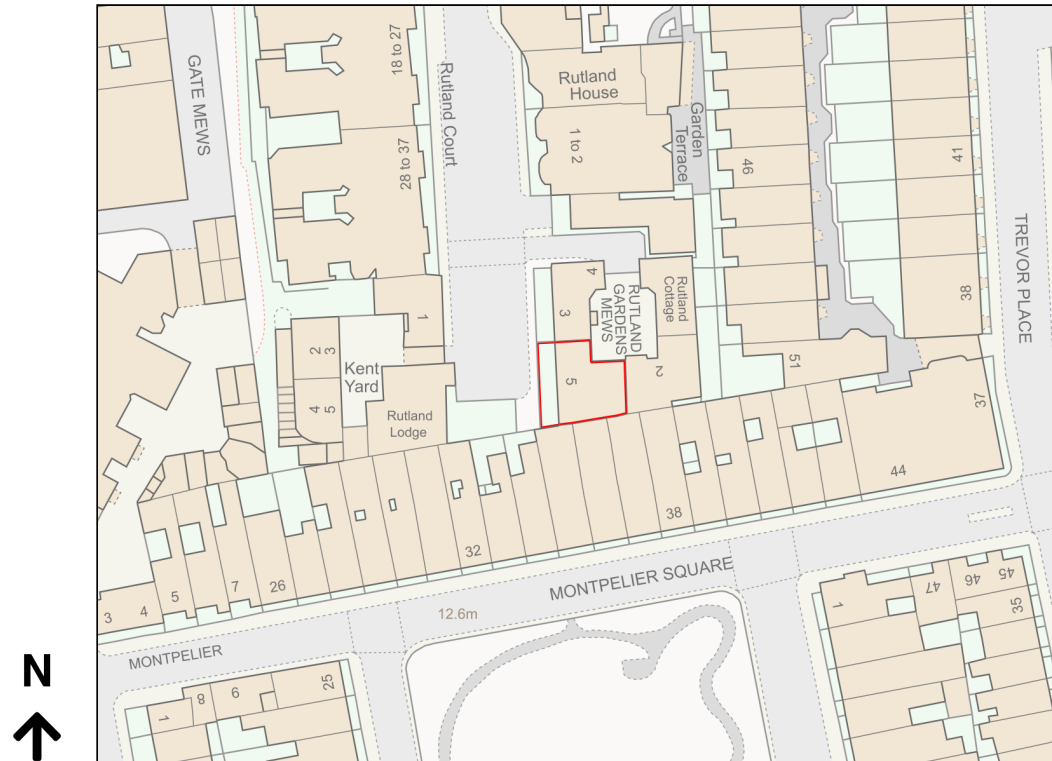

Location Plan

Site Address: 5, Rutland Gardens, London, SW7 1BS

Date Produced: 02-Feb-2024

Scale: 1:1250 @A4

Planning Portal Reference: PP-12770080v1