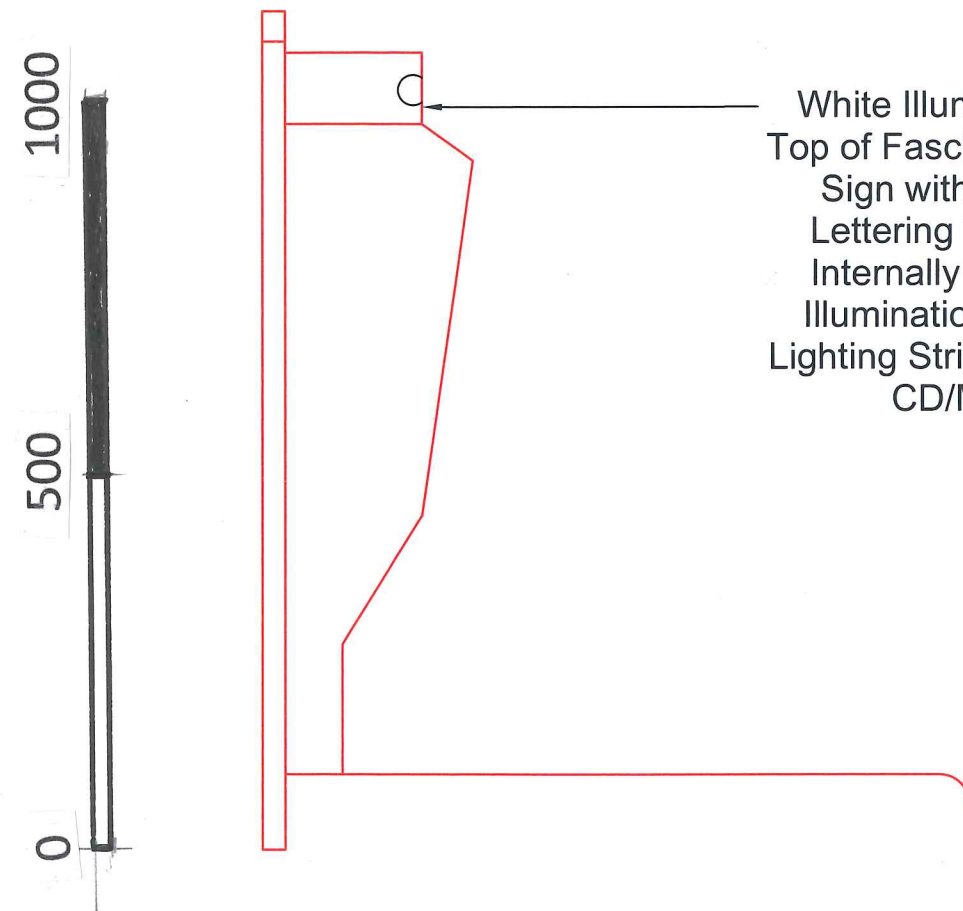

White Illuminated  
Top of Fascia Acrylic  
Sign with Blue  
Lettering 'ATM',  
Internally Static  
Illumination LED  
Lighting Strip 100.00  
CD/M

White Illuminated  
Top of Fascia Acrylic  
Sign with Blue  
Lettering 'ATM',  
Internally Static  
Illumination LED  
Lighting Strip 100.00  
CD/M

**ATM Section**

DRAWING No: EN Signage	SCALE: 1:10 (A3)	DATE: 14.05.2017	REVISION: A	SHEET: 1 Of 1	NOTES:	CLIENT:
------------------------	------------------	------------------	-------------	---------------	--------	---------