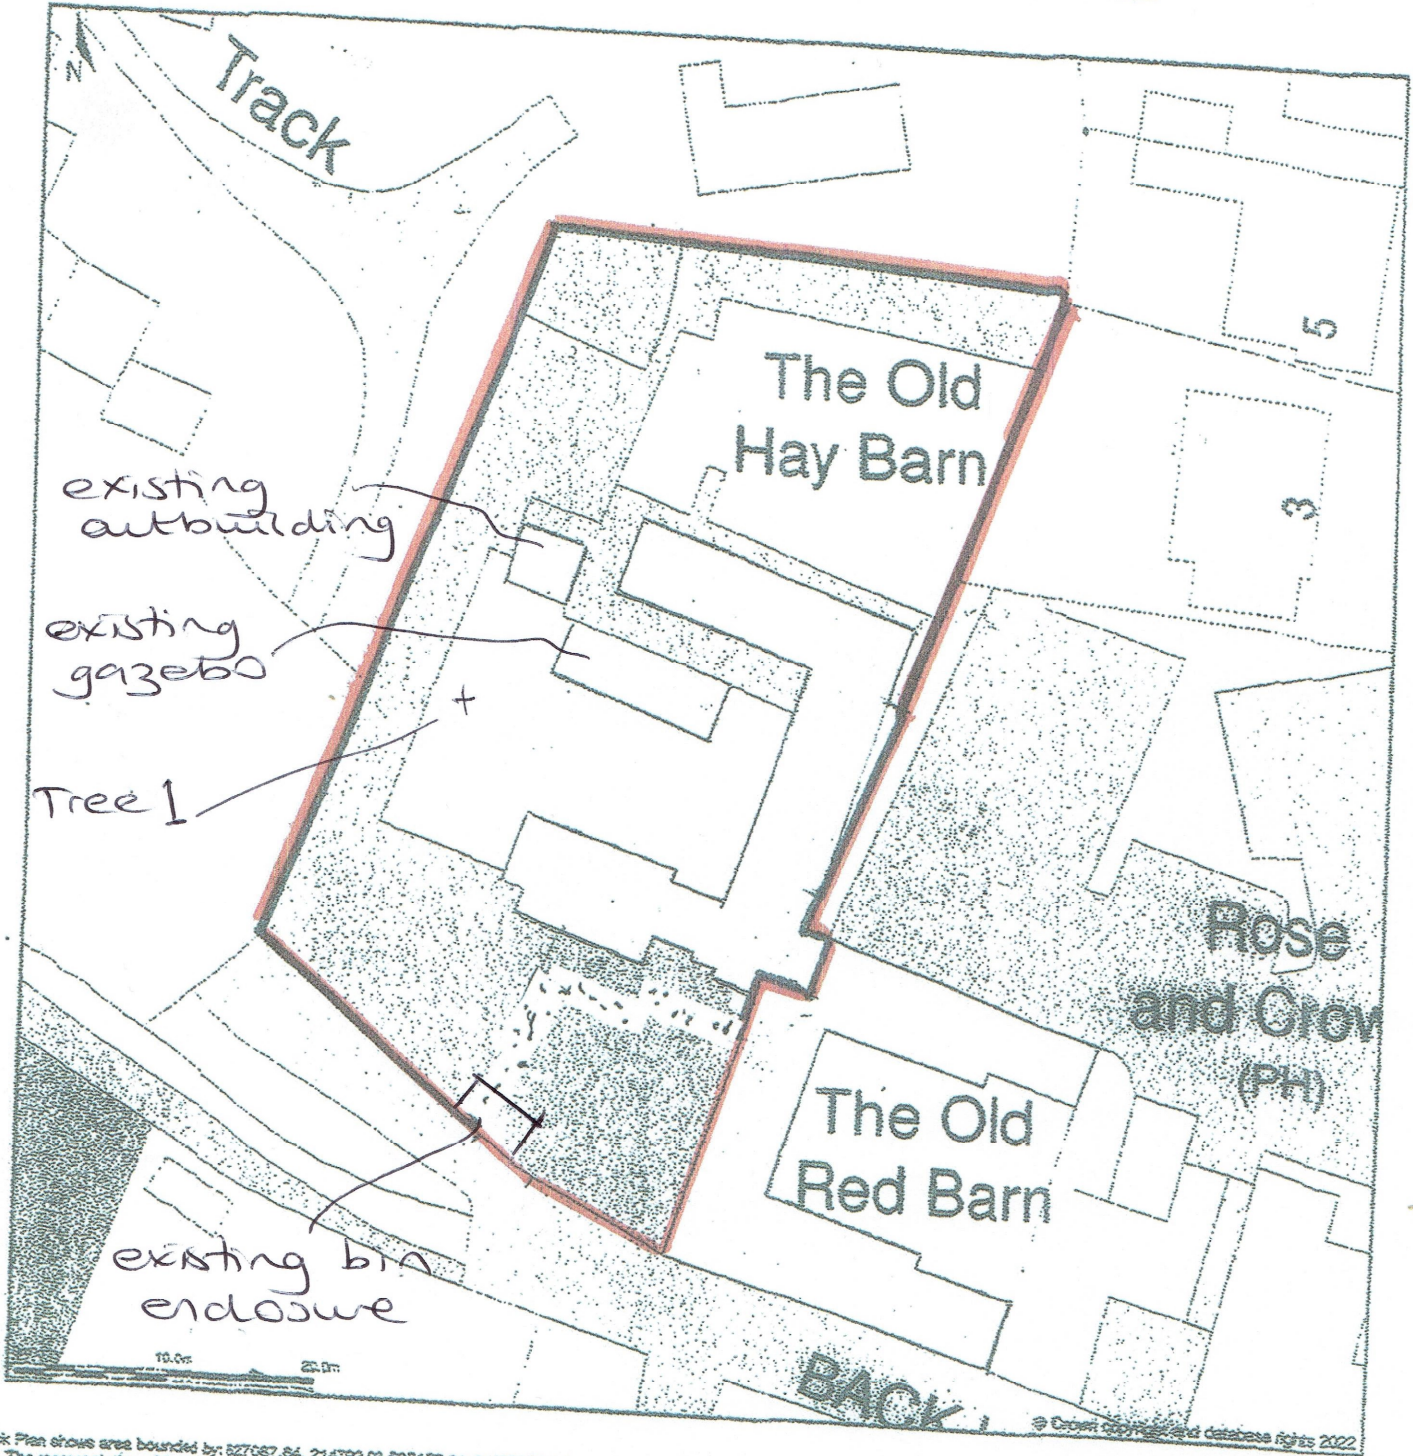

The Old Hay Barn, Back Lane, Tewin, Hertfordshire, AL6 0LS

Block Plan shows area bounded by: 527067.64, 214792.03 527177.64, 214982.03 (at a scale of 1:500). OSGridRef: TL27181483. The representation of a road, track or path is no evidence of a right of way. The representation of features as lines is no evidence of a property boundary.

Produced on 8th Jul 2022 from the Ordnance Survey National Geographic Database and incorporating surveyed revision available at this date. Reproduction in whole or part is prohibited without the prior permission of Ordnance Survey. © Crown copyright 2022. Supplied by <https://www.buyaplan.co.uk> digital mapping a licensed Ordnance Survey partner (100033143). Unique plan reference: 00746157-214528