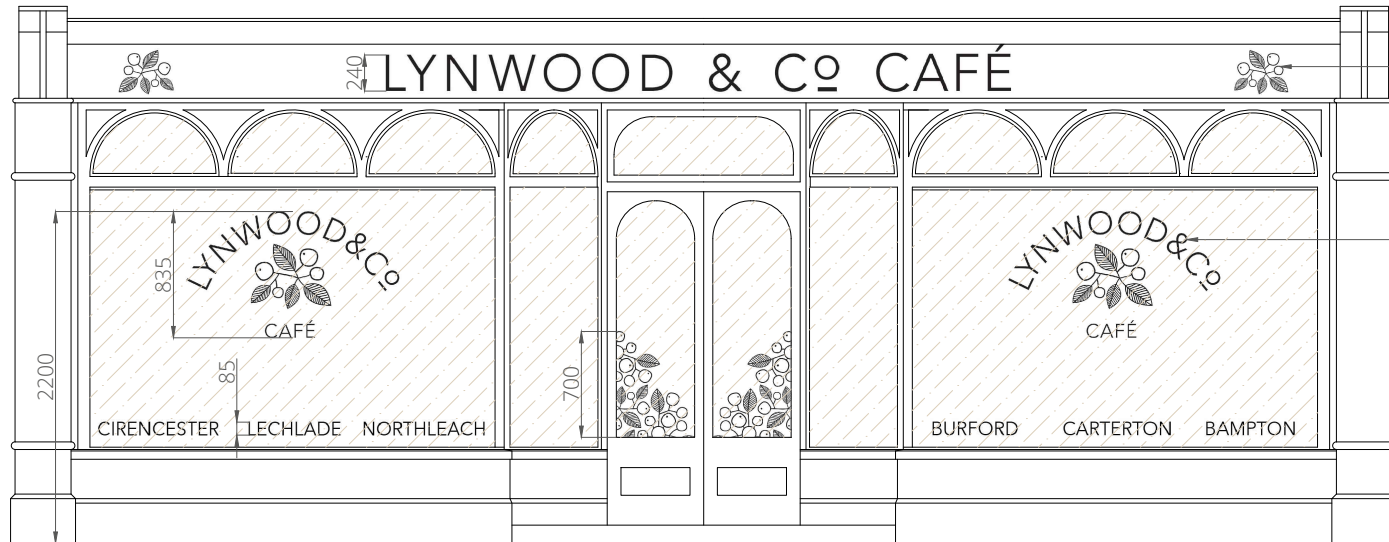

ELEVATION VIEW - WEST - EXISTING

White vinyl graphics over paint on existing plywood.

White vinyl graphics to inner face of glass.

All external timber:
Light preparation;
Primer to any bare wood;
Two layers of undercoat;
Two layers of top coat.
Colour: Pantone 11C.

ELEVATION VIEW - WEST - PROPOSED

DRAWING NO: RE-BB19-MIM-PD01
REVISION NO: A
DRAWING DESCRIPTION: Proposed Design
DATE: 14.02.24

SCALE: 1:50 @ A3
If other dimensions or information is required please contact Rural Elm Ltd.
All contractors/ suppliers should carry out their own site survey