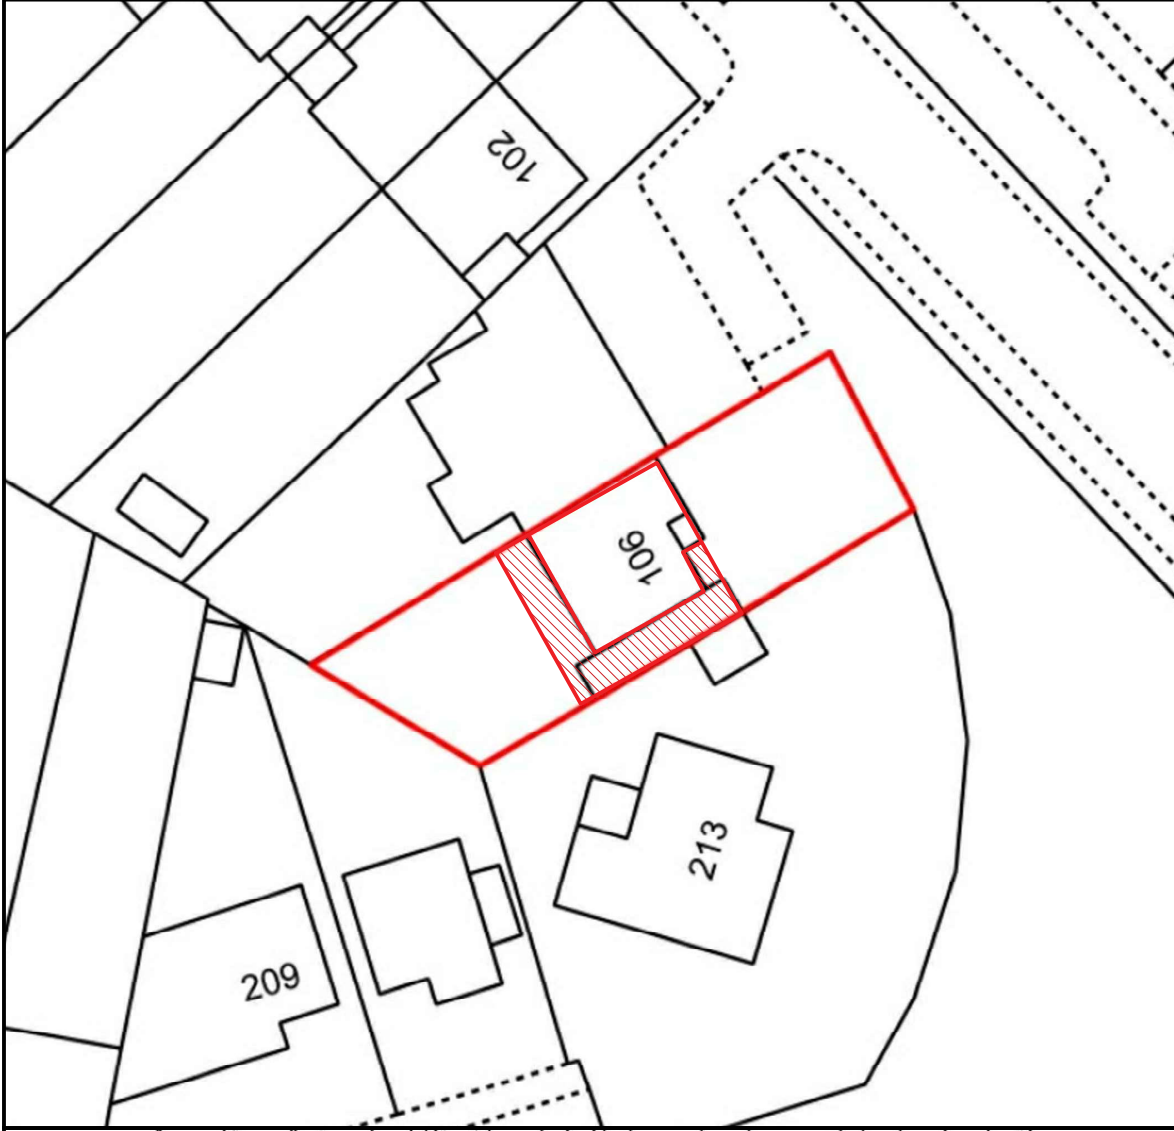

Location Plan 1:1250

Block Plan 1:500

106 BLACKFORD ROAD, SOLIHULL, B90 4BX

DRAWING TITLE: LOCATION & BLOCK PLAN • JOB NO: 1360 • DRAWING NO: OS/1002 • DATE: 20/02/2024