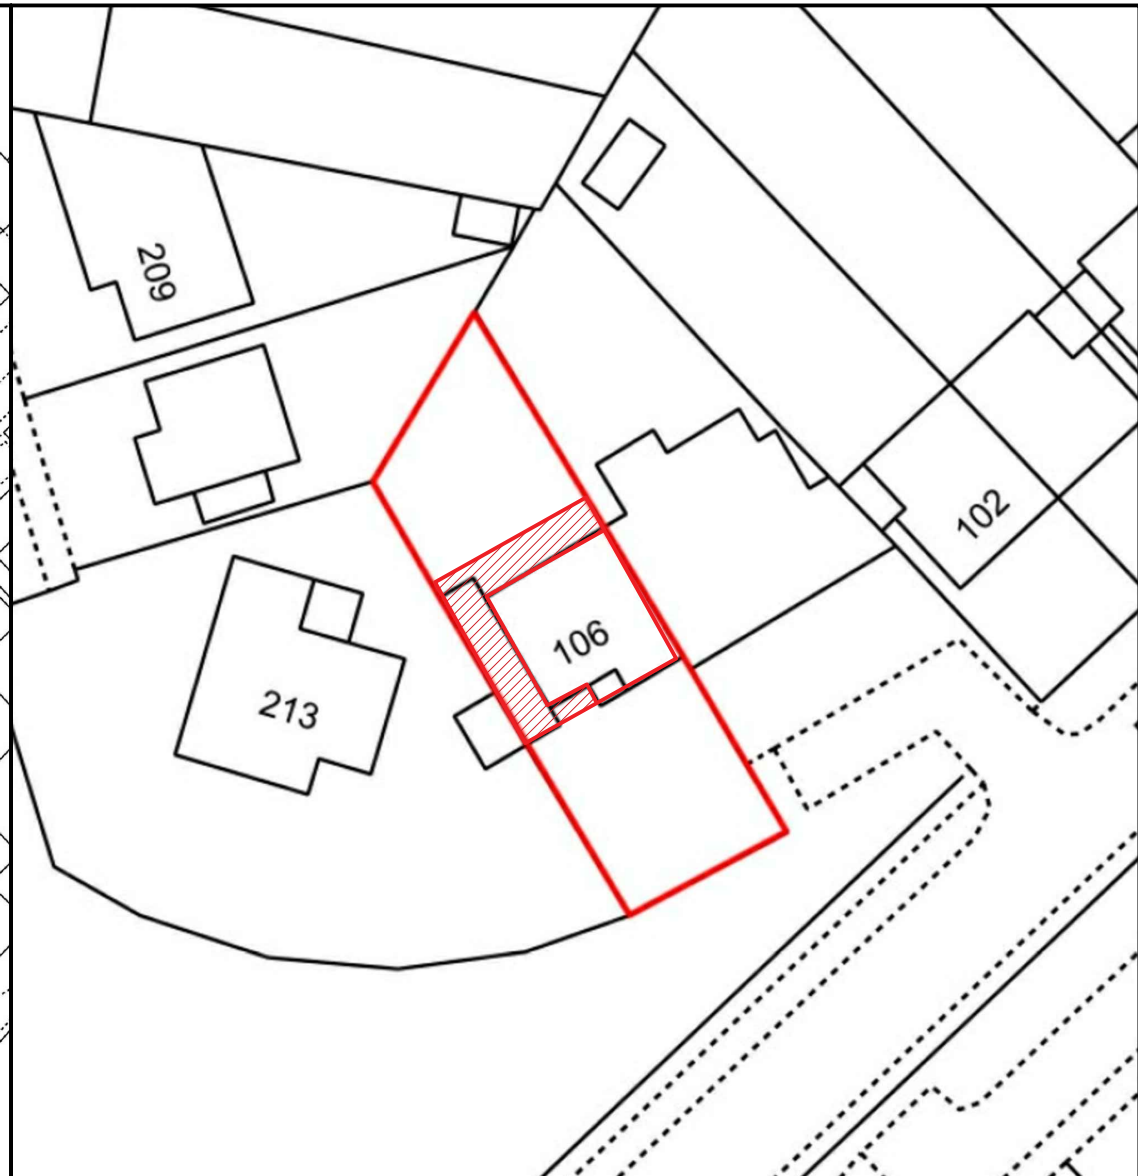

Location Plan 1:1250

Block Plan 1:500

11 LIMESTONE CLOSE, ALDRIDGE, WS9 0DN

DRAWING TITLE: LOCATION & BLOCK PLAN • JOB NO: 1360 • DRAWING NO: OS/1002 • DATE: 18/02/2024