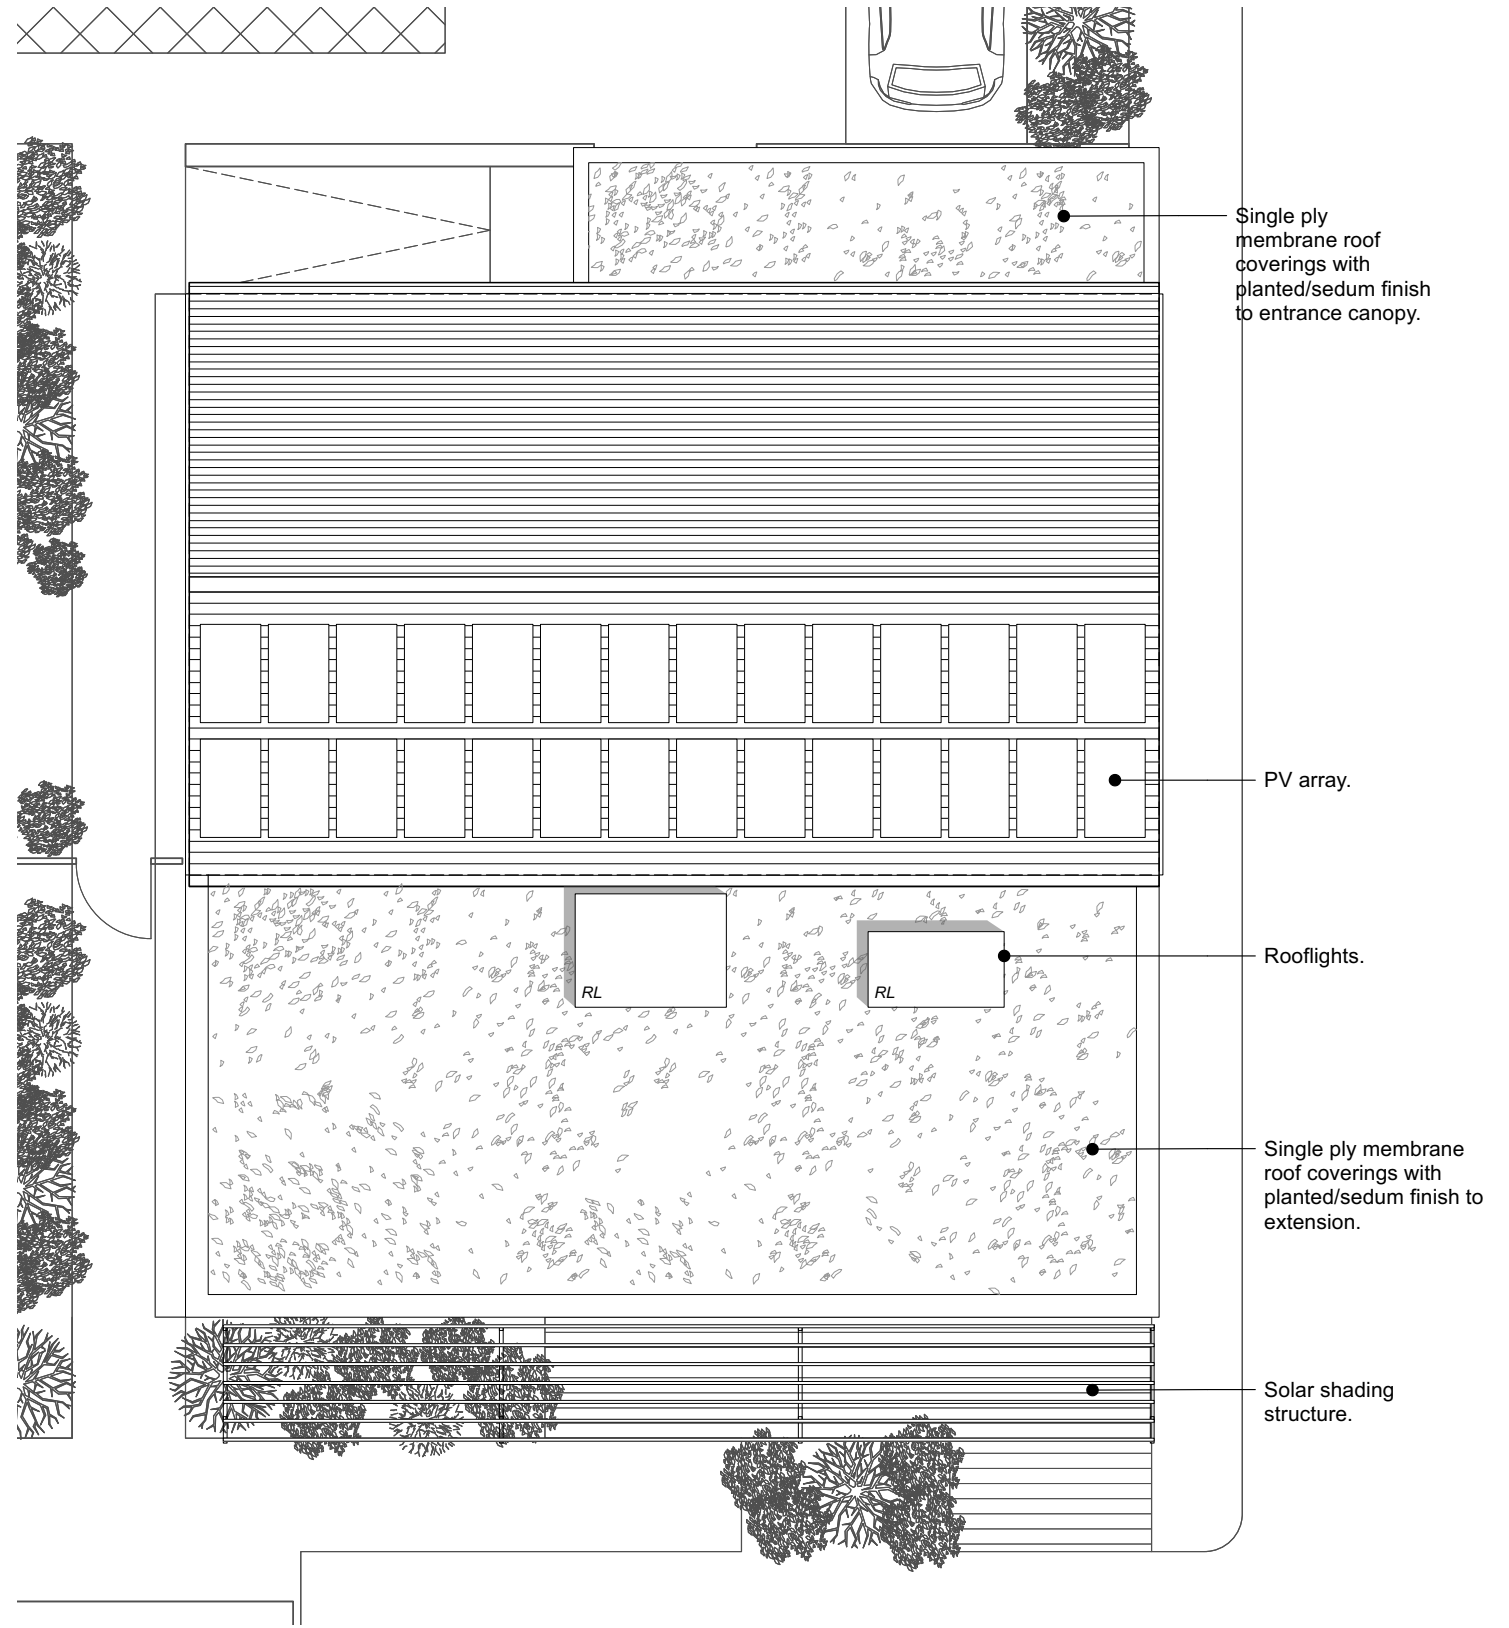

EXISTING ROOF PLAN
SCALE 1:100 @ A3

PROPOSED ROOF PLAN
SCALE 1:100 @ A3

0 5 M

studio **four** point **ten**
studio@fourpointten.co.uk
01225 688410

This drawing is not for construction purposes.

DRAWING Roof Plans	DRAWING NO. 71-P-03	SCALE 1:100@A3	REV.	DATE February 2024	JOB TITLE 204 Main Road, Long Hanborough, OX29 8LA
---------------------------	----------------------------	-----------------------	-------------	---------------------------	---