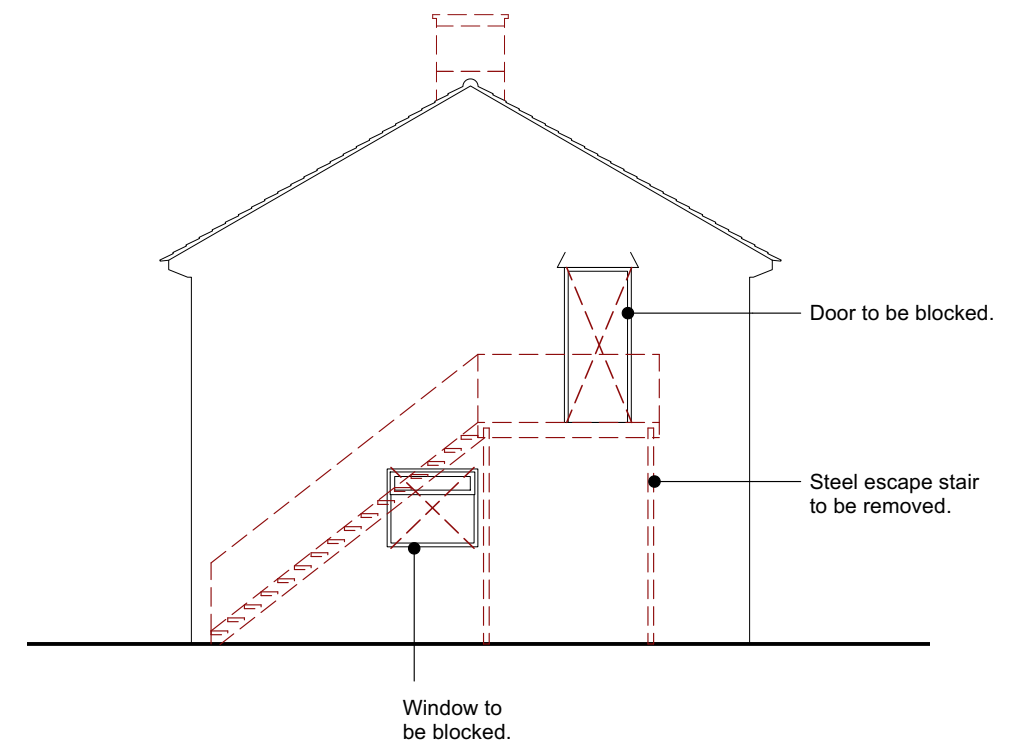

NORTH ELEVATION
SCALE 1:100 @ A3

EAST ELEVATION
SCALE 1:100 @ A3

SOUTH ELEVATION
SCALE 1:100 @ A3

WEST ELEVATION
SCALE 1:100 @ A3

This drawing is not for construction purposes.

DRAWING Existing Elevations	DRAWING NO. 71-E-03	SCALE 1:100@A3	REV.	DATE February 2024	JOB TITLE 204 Main Road, Long Hanborough, OX29 8LA
------------------------------------	----------------------------	-----------------------	-------------	---------------------------	---