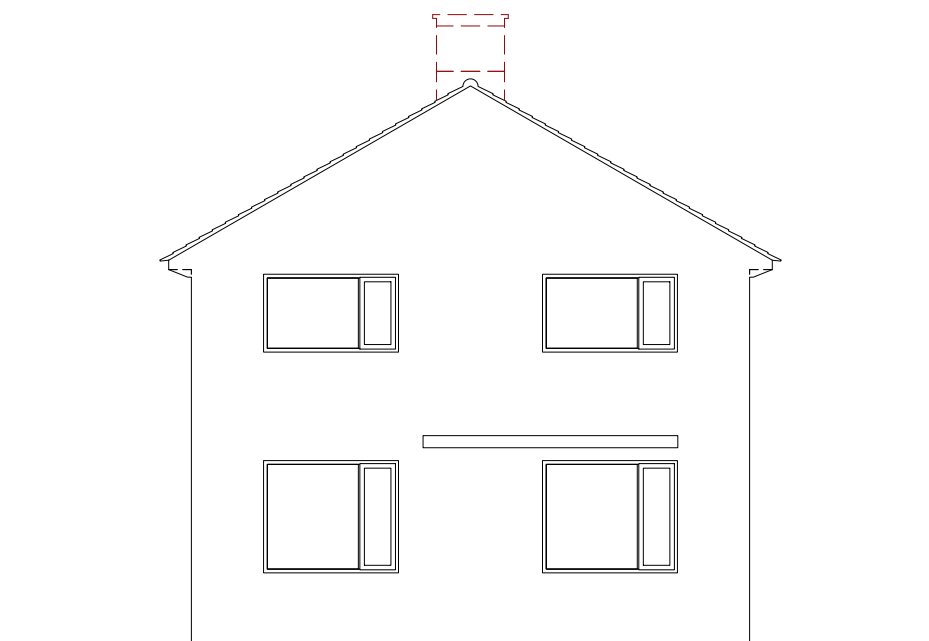

NORTH ELEVATION
SCALE 1:100 @ A3

EAST ELEVATION
SCALE 1:100 @ A3

SOUTH ELEVATION
SCALE 1:100 @ A3

WEST ELEVATION
SCALE 1:100 @ A3

This drawing is not for construction purposes.

DRAWING Existing Elevations	DRAWING NO. 71-E-03	SCALE 1:100@A3	REV.	DATE February 2024	JOB TITLE 204 Main Road, Long Hanborough, OX29 8LA
------------------------------------	----------------------------	-----------------------	-------------	---------------------------	---