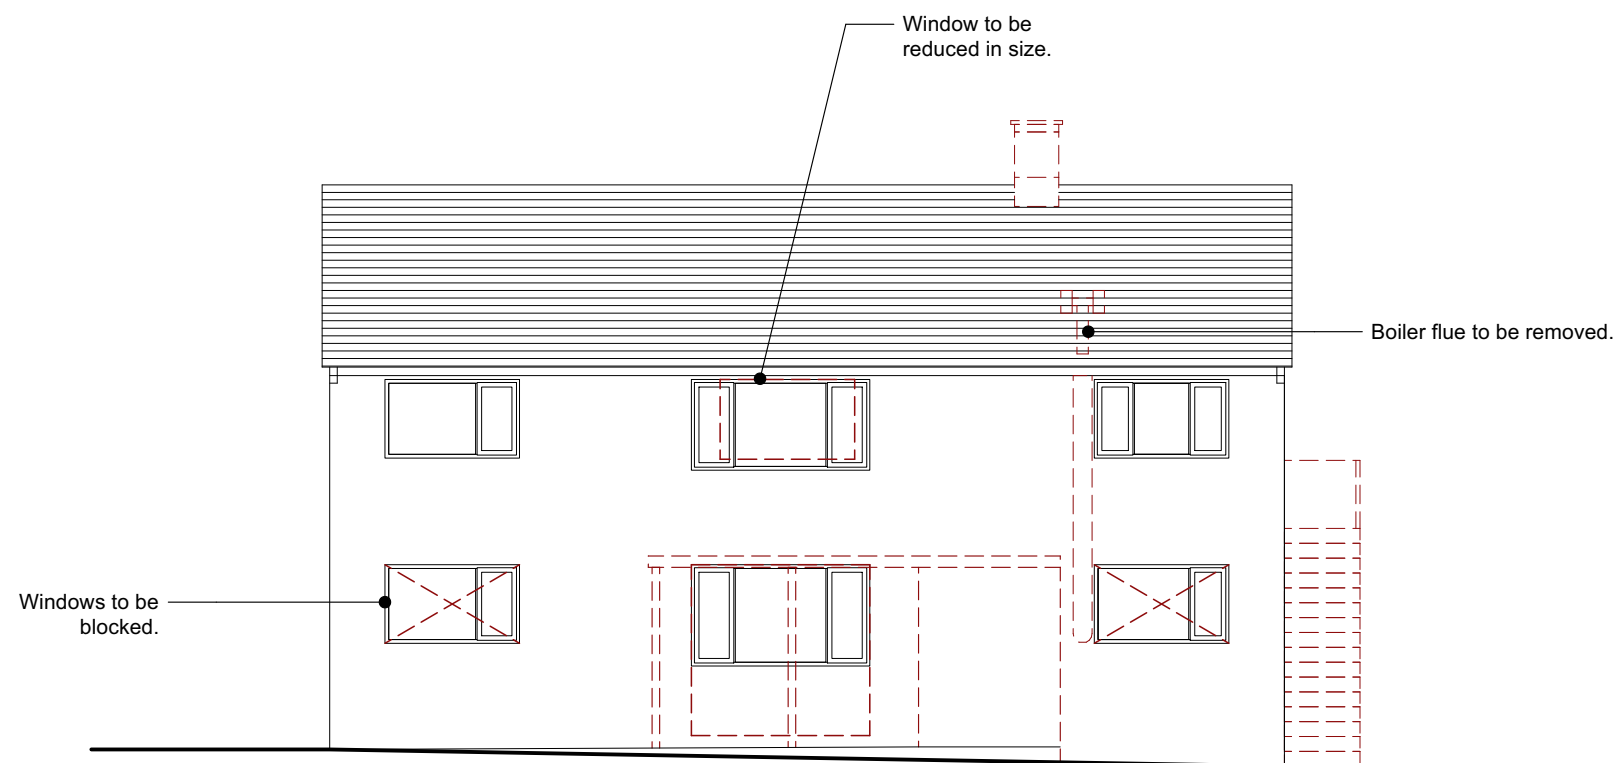

NORTH ELEVATION
SCALE 1:100 @ A3

EAST ELEVATION
SCALE 1:100 @ A3

SOUTH ELEVATION
SCALE 1:100 @ A3

WEST ELEVATION
SCALE 1:100 @ A3

This drawing is not for construction purposes.

DRAWING Existing Elevations	DRAWING NO. 71-E-03	SCALE 1:100@A3	REV.	DATE February 2024	JOB TITLE 204 Main Road, Long Hanborough, OX29 8LA
------------------------------------	----------------------------	-----------------------	-------------	---------------------------	---