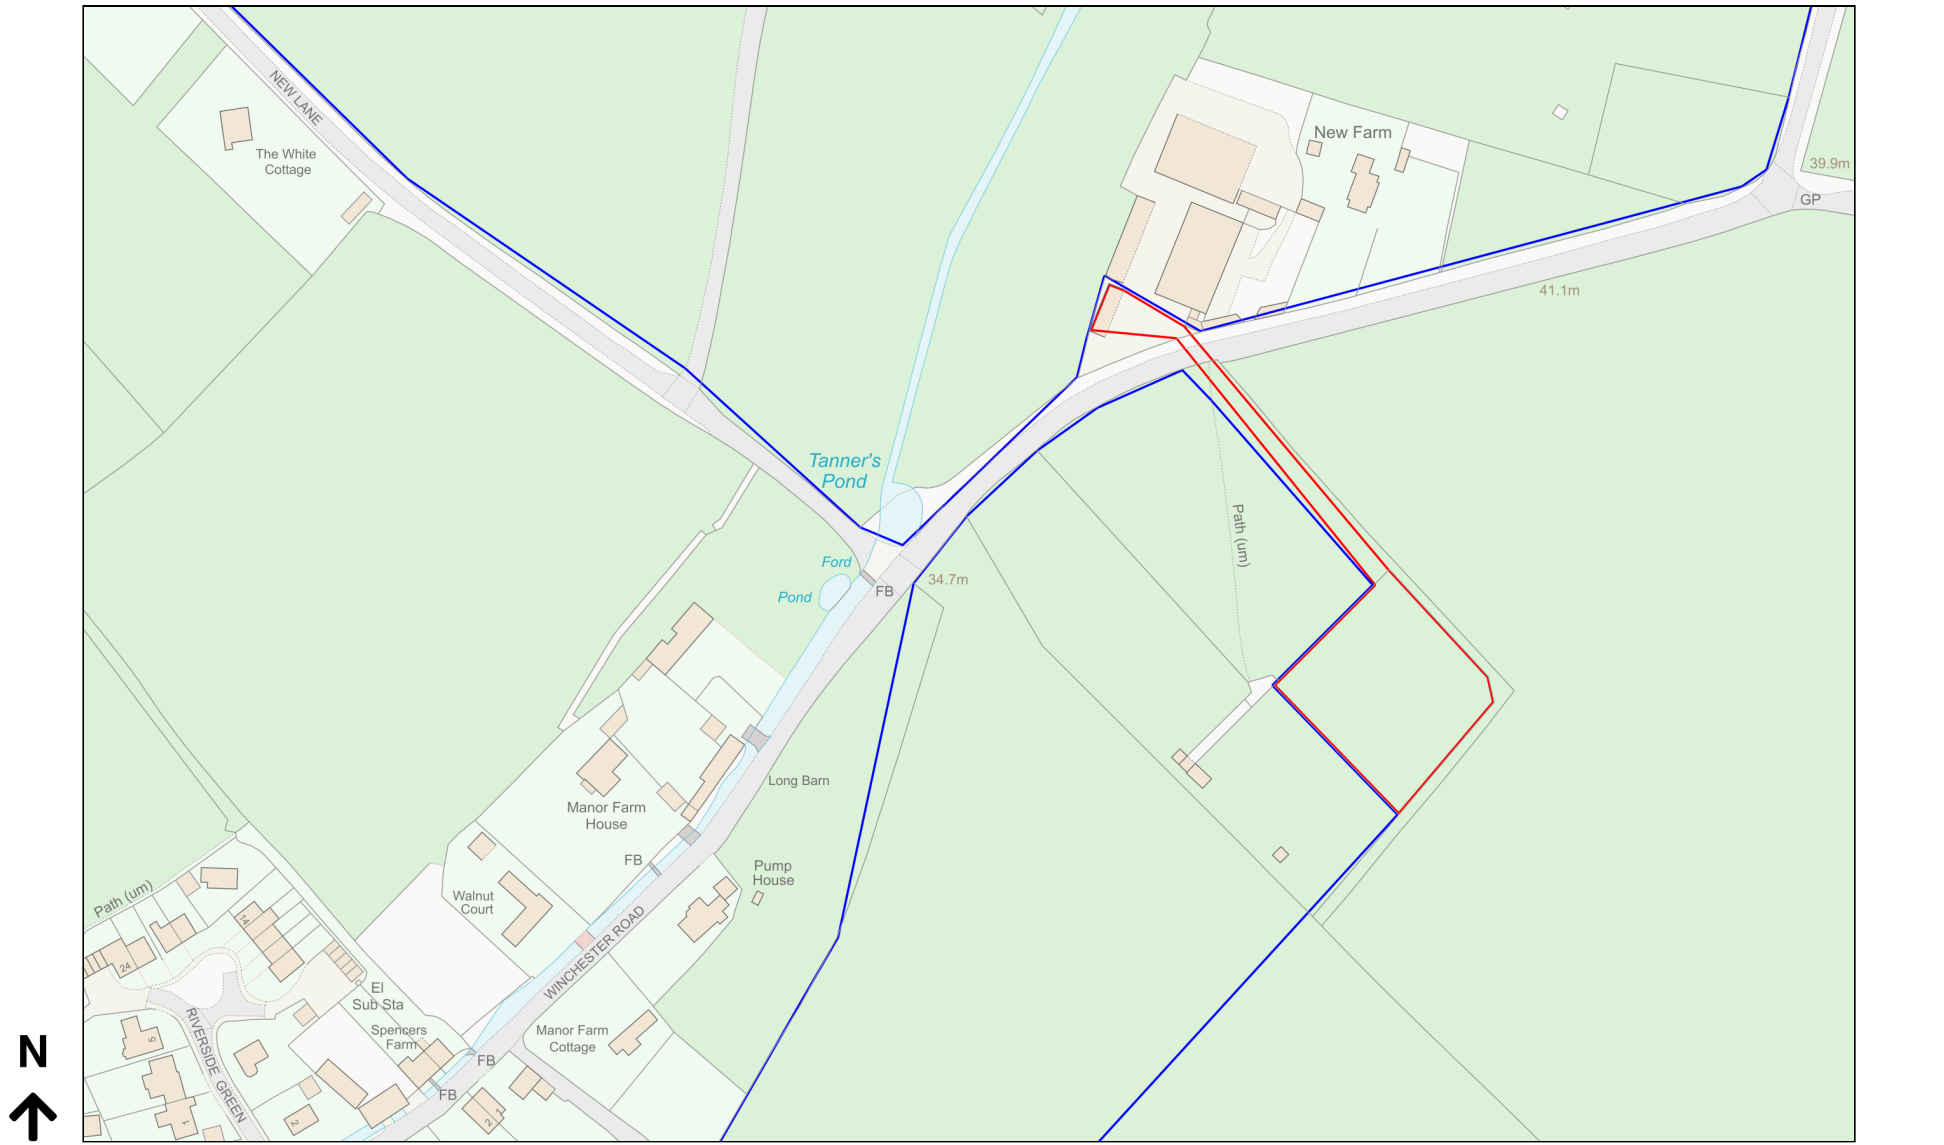

# Location Plan

Site Address: New Farm, Winchester Road, Kings Somborne, SO20 6PG

Date Produced: 09-Feb-2024

Scale: 1:2500 @A4

Planning Portal Reference: PP-12796820v1