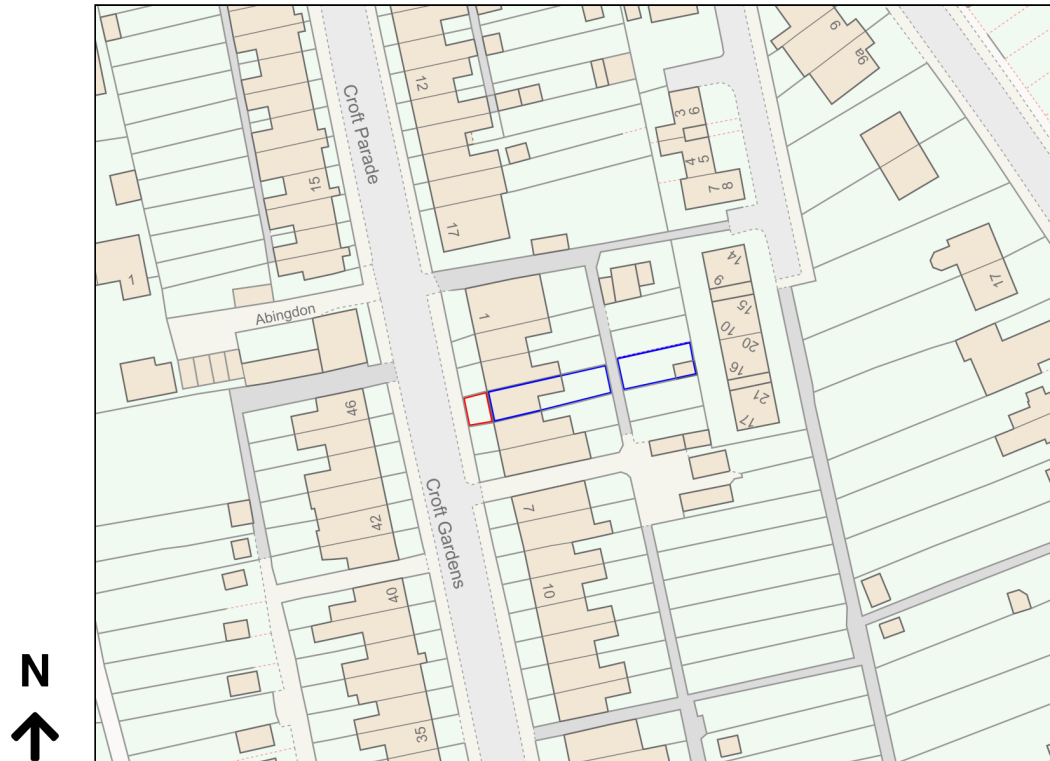

Location Plan

Site Address: 4, Croft Gardens, Cheltenham, GL53 8LQ

Date Produced: 25-Jan-2024

Scale: 1:1250 @A4

Planning Portal Reference: PP-12758427v1