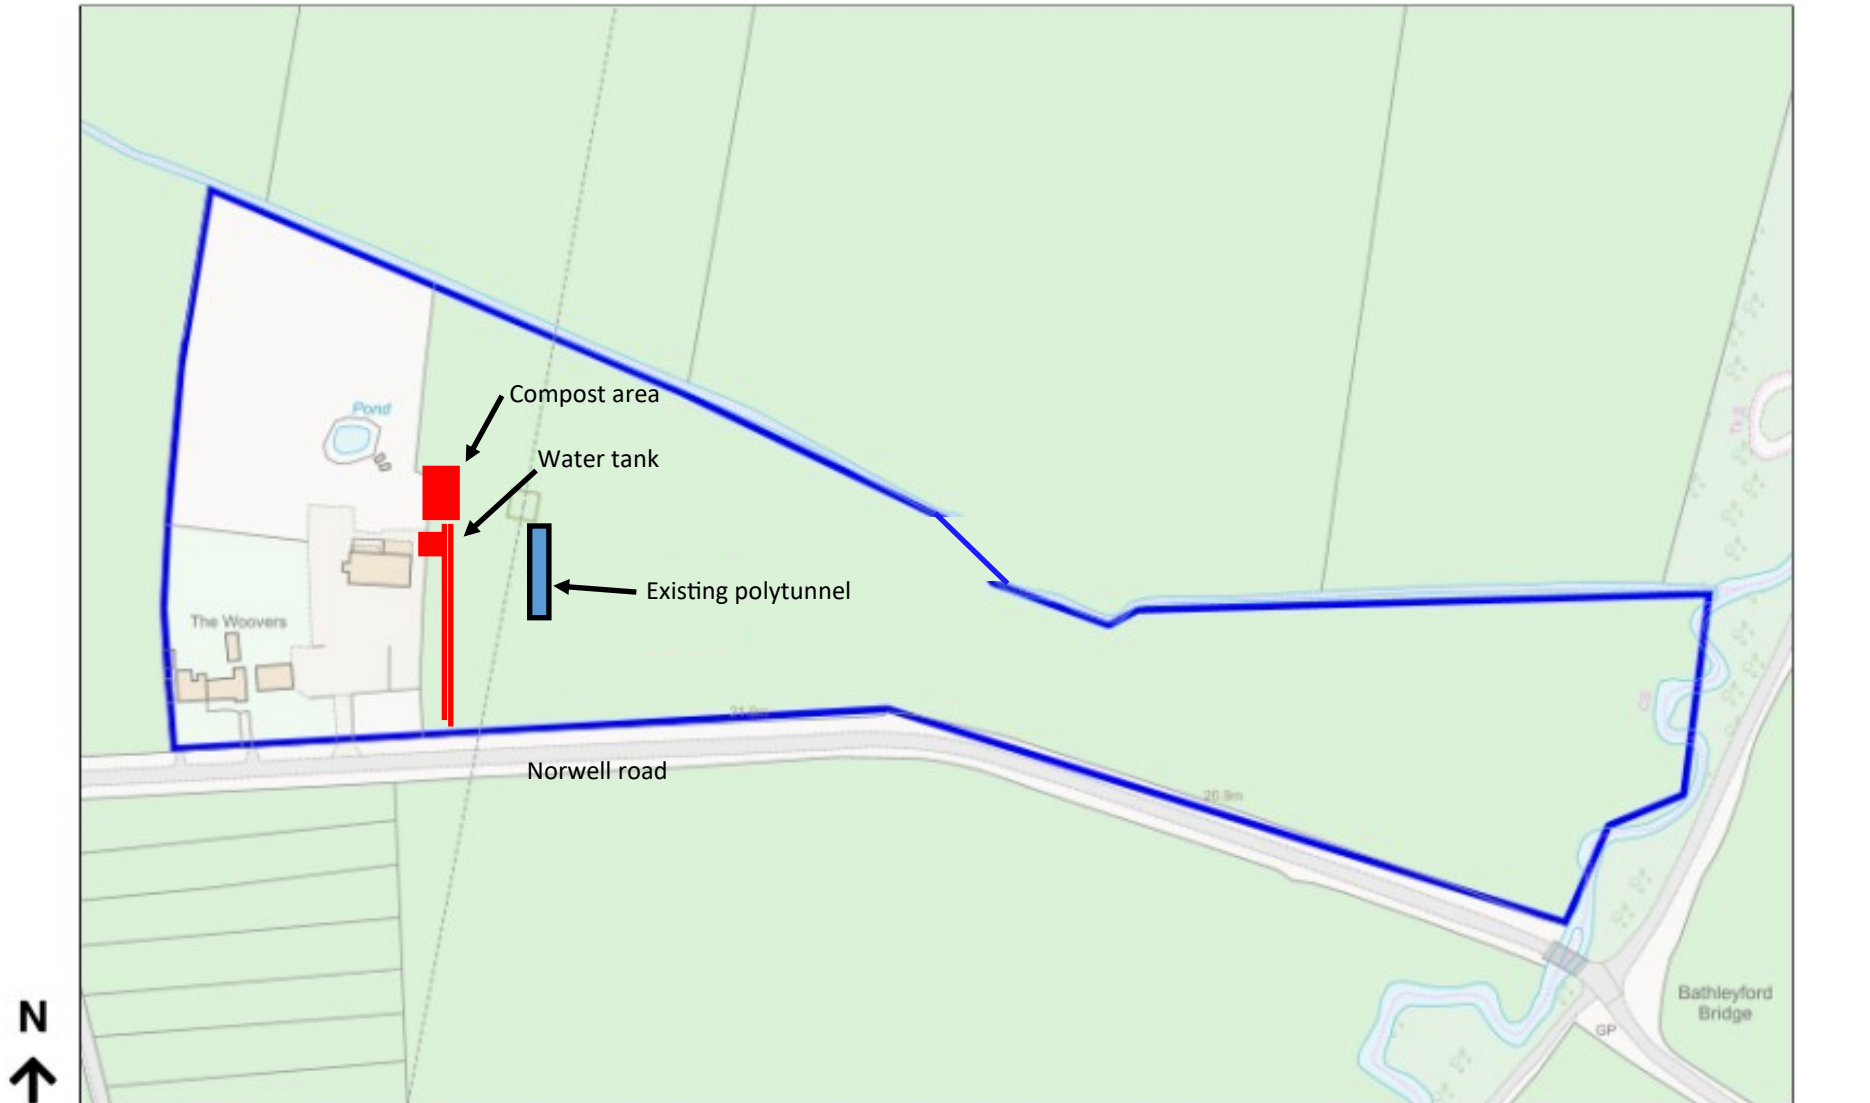

Location Plan

Site Address: Easting: 475555 Northing: 360197

Date Produced: 22-Jan-2024

Scale: 1:2500 @A4

Planning Portal Reference: PP-12730959v1