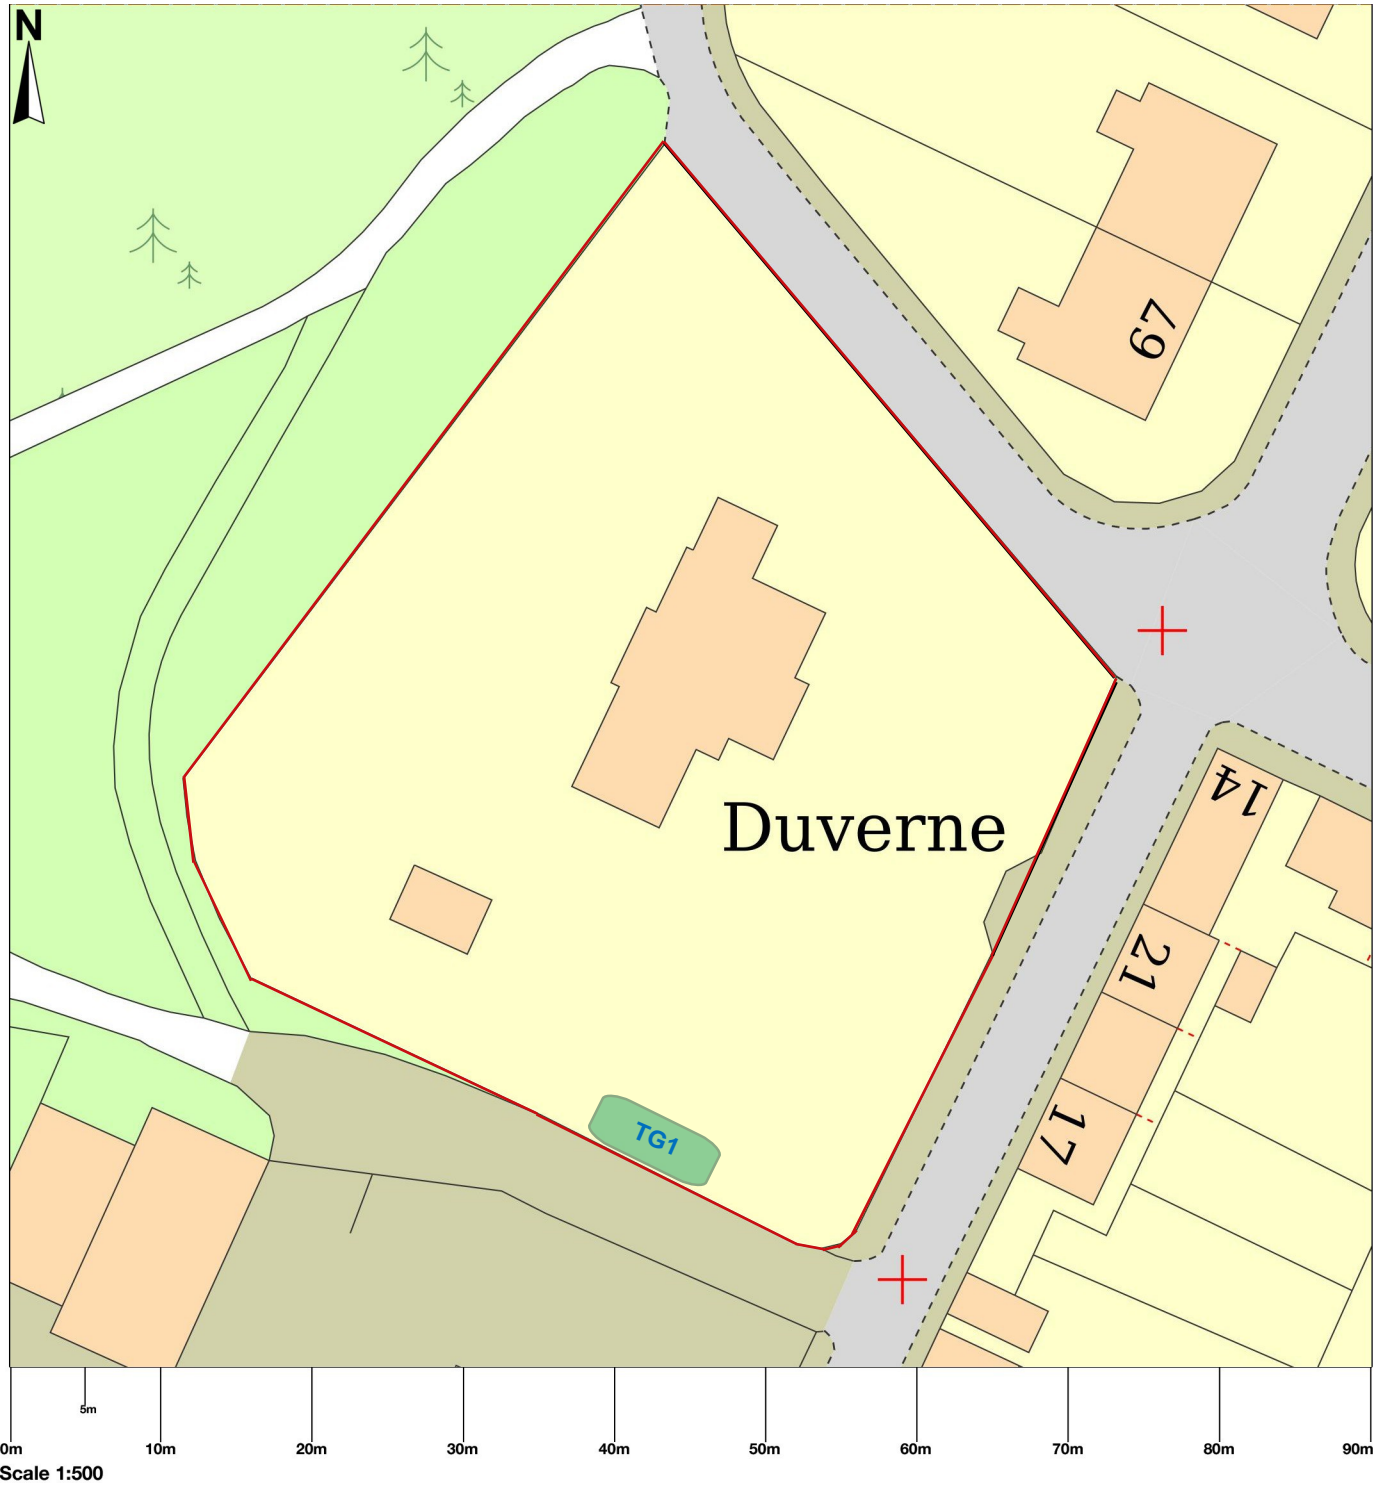

Duverne, Meadow Street, Huntly, AB54 8DD

© Crown copyright and database rights 2024 OS 100054135. Map area bounded by: 352691,840176 352781,840266. Produced on 21 February 2024 from the OS National Geographic Database. Supplied by UKPlanningMaps.com. Unique plan reference: b90e/uk/1062618/1431264

Key:

-  Tree group location
- TG1** Tree reference number
-  Property boundaries