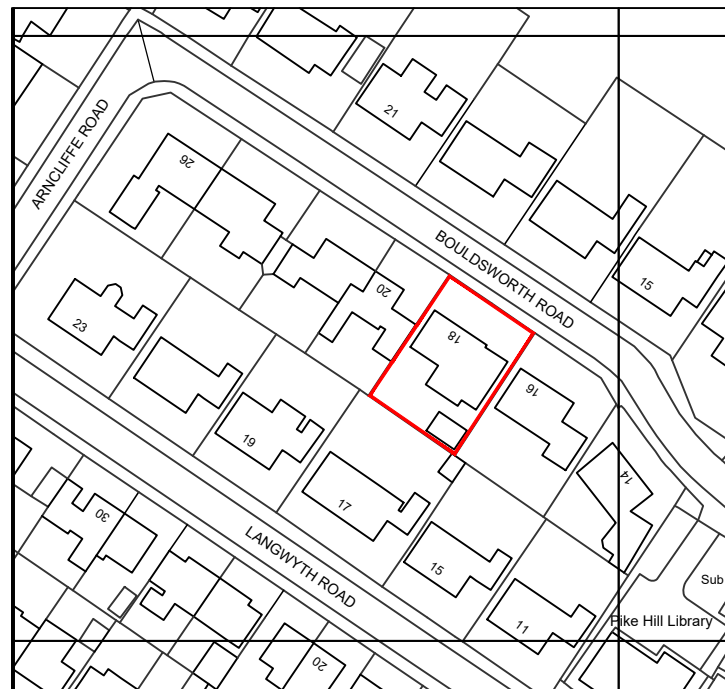

BLOCK PLAN
SCALE - 1:500 @ A3

Scale Bar - 1:1250

Ordnance Survey, (c) Crown Copyright 2024. All rights reserved. Licence number 100022432

LOCATION PLAN
SCALE - 1:1250 @ A3

ALL DIMENSIONS TO BE CHECKED ON SITE.
DO NOT SCALE FROM THIS DRAWING EXCEPT FOR THE PURPOSES OF LOCAL AUTHORITY PLANNING.

REV:	DATE:	DESCRIPTION:

CLIENT:
MRS. S. VENT

SITE ADDRESS:
18 BOULDSWORTH ROAD
BURNLEY
LANCASHIRE
BB10 3JT

DRAWING TITLE:
LOCATION & BLOCK PLANS

DRAWN BY: CAM	SCALE: VARIOUS	DRAWING NO. 2024/01/P01
DATE: 10th February 2024	REVISION: ----	

FOR PLANNING