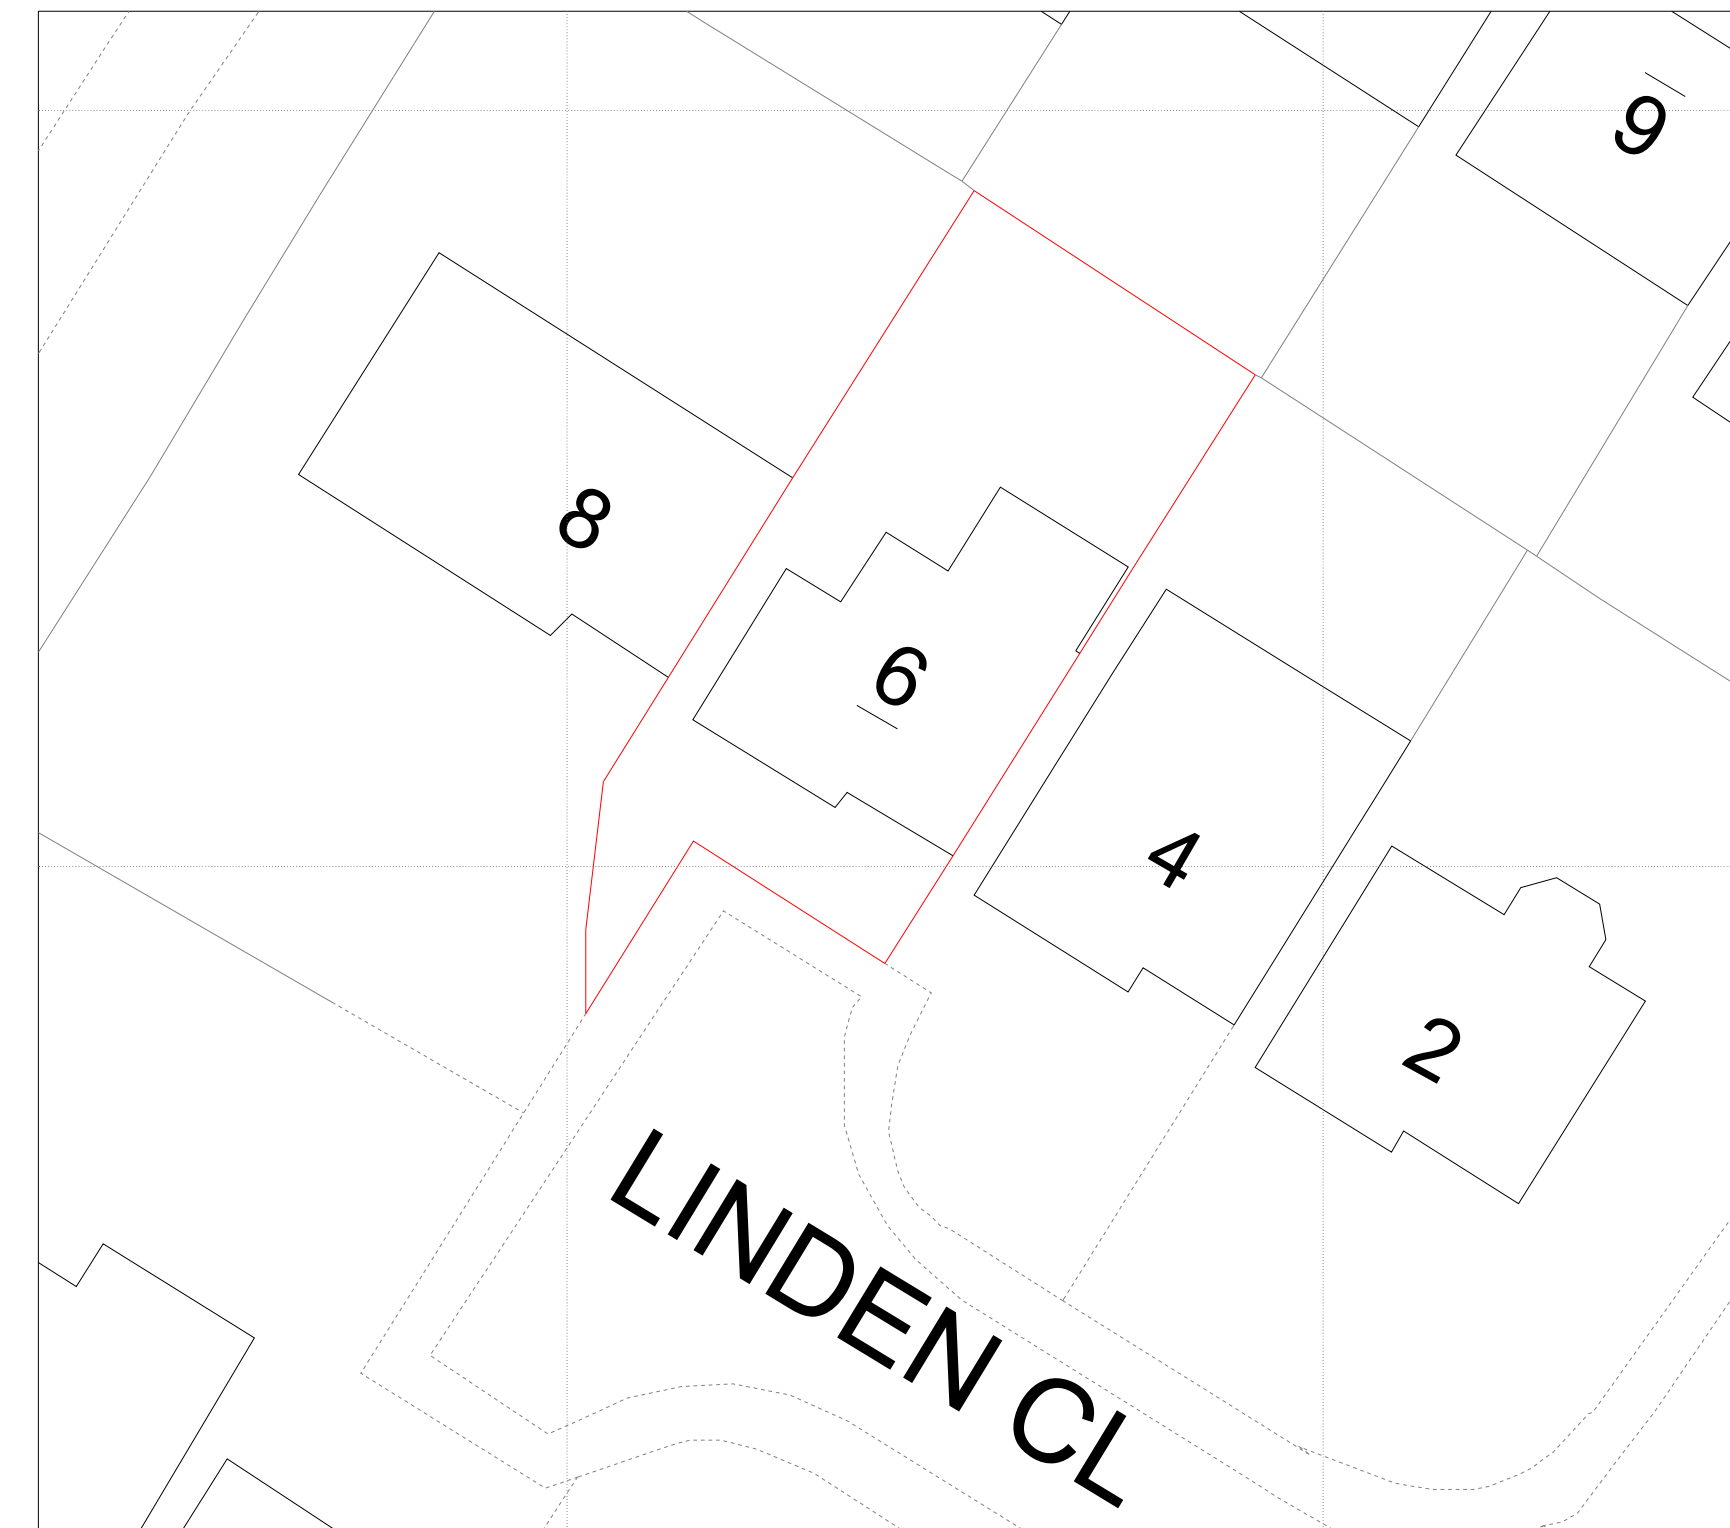

Location Plan 1:1250@A1

Existing Site Plan 1:250@A1

Legend

-  Property Boundary
-  Proposed New Structure

Proposed Site Plan 1:250@A1

00	Planning Issue	06/02/24
Rev. No.	Revision Description.	Date.
Title: Location Plan, Existing and Proposed Site Plans		
Project: 6 Linden Cl, Edenfield, Bury, BL0 0LN.		
Client: Mr and Mrs Smith, 6 Linden Cl, Edenfield, Bury, BL0 0LN.		
Scale(@A1) Indicated	Drawn By: JW	Checked By: AW
	Date: 06/02/2024	Project Number: 369
Drawing Number: JCBD-23-369-3	Revision Number: 00	