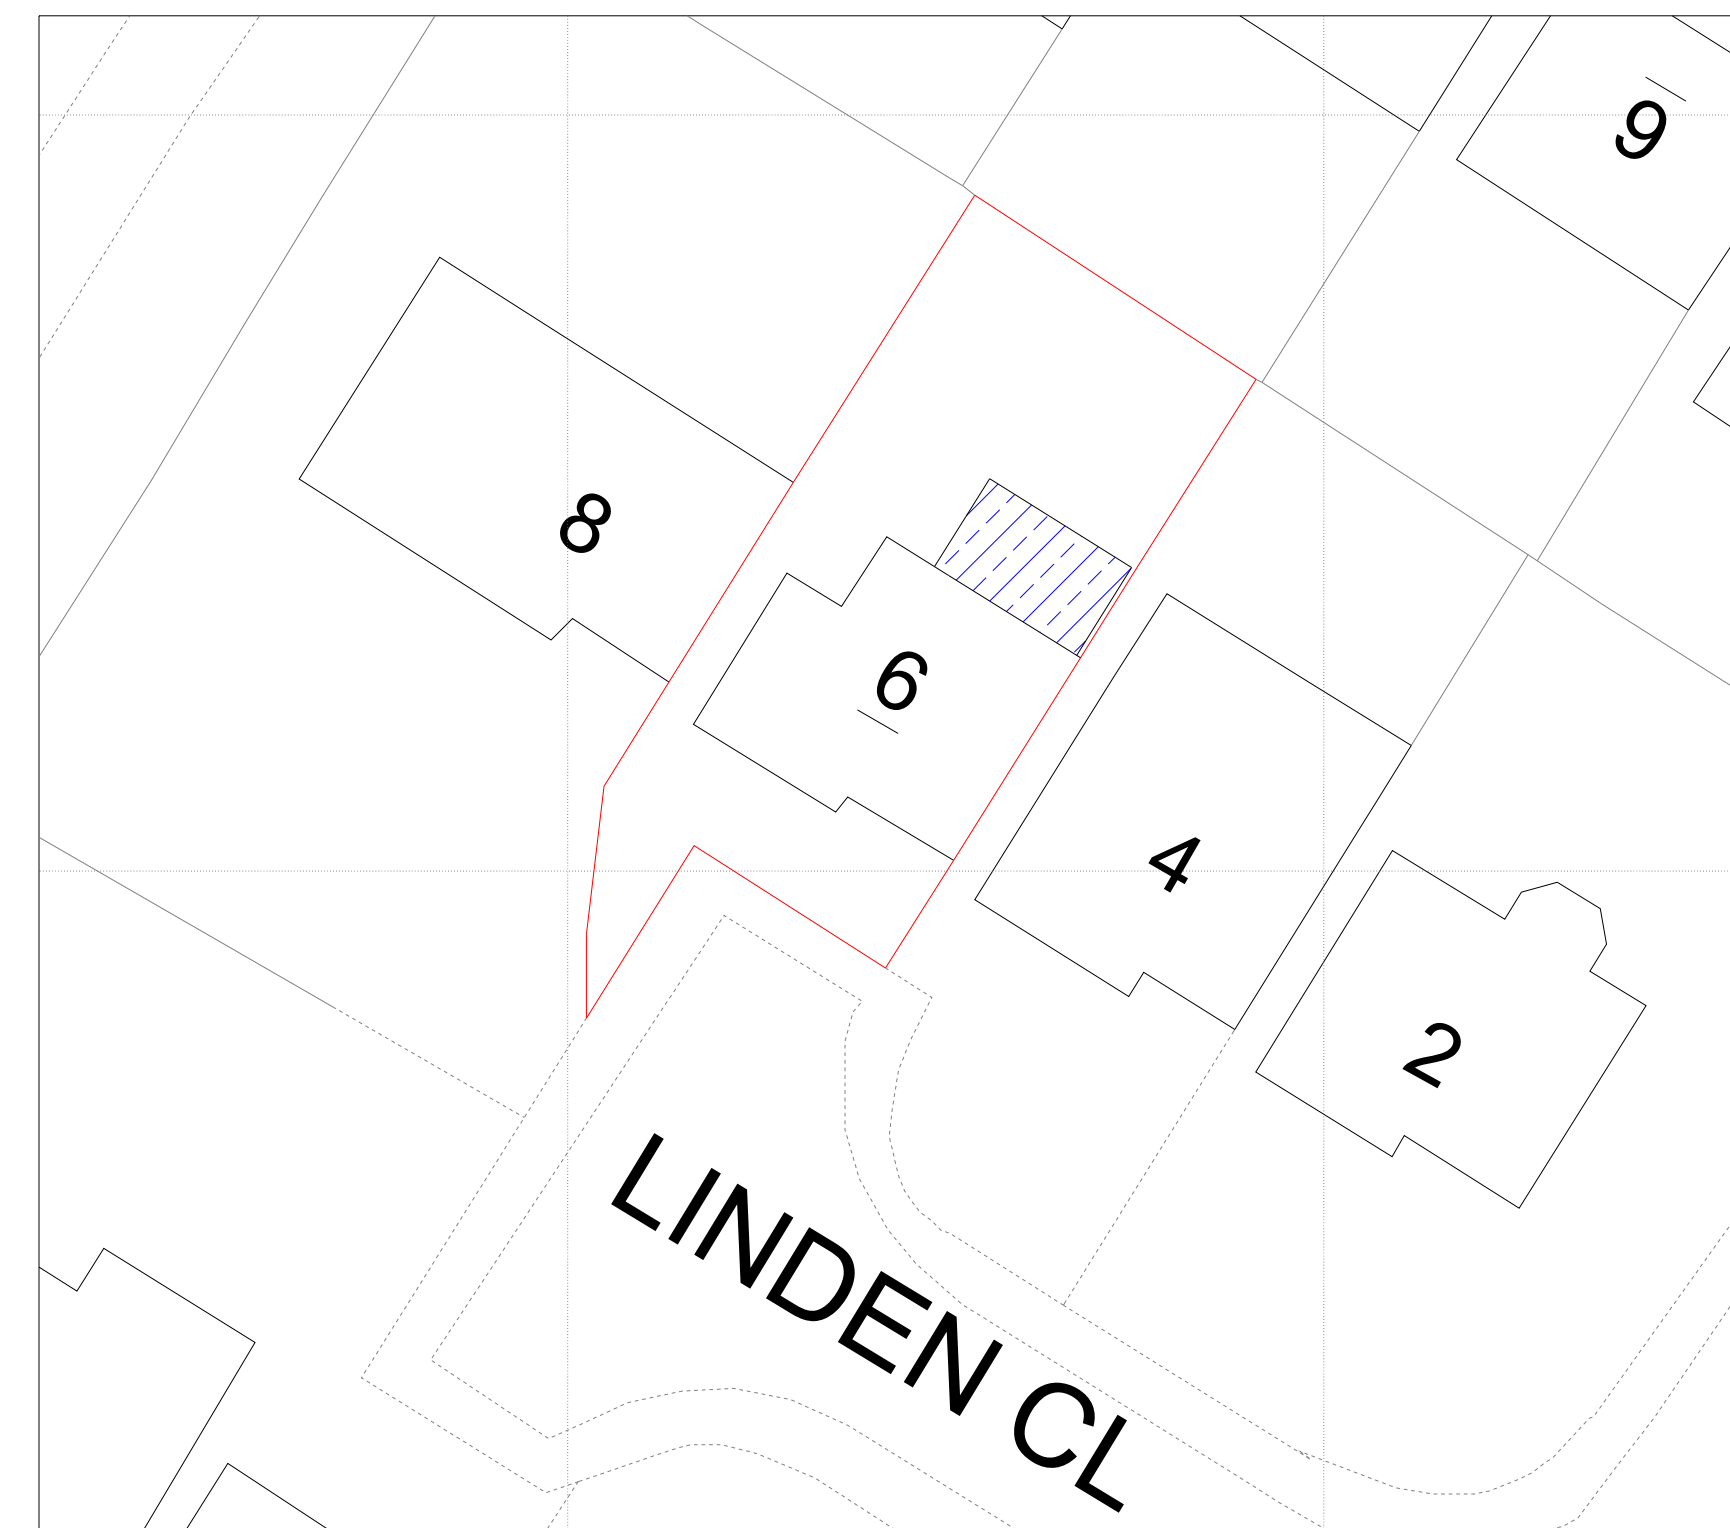

Location Plan 1:1250@A1

Existing Site Plan 1:250@A1

Legend

-  Property Boundary
-  Proposed New Structure

Proposed Site Plan 1:250@A1

00	Planning Issue	06/02/24
Rev. No.	Revision Description.	Date.
Title: Location Plan, Existing and Proposed Site Plans		
Project: 6 Linden Cl, Edenfield, Bury, BL0 0LN.		
Client: Mr and Mrs Smith, 6 Linden Cl, Edenfield, Bury, BL0 0LN.		
Scale(@A1) Indicated	Drawn By: JW	Checked By: AW
	Date: 06/02/2024	Project Number: 369
Drawing Number: JCBD-23-369-3	Revision Number: 00	