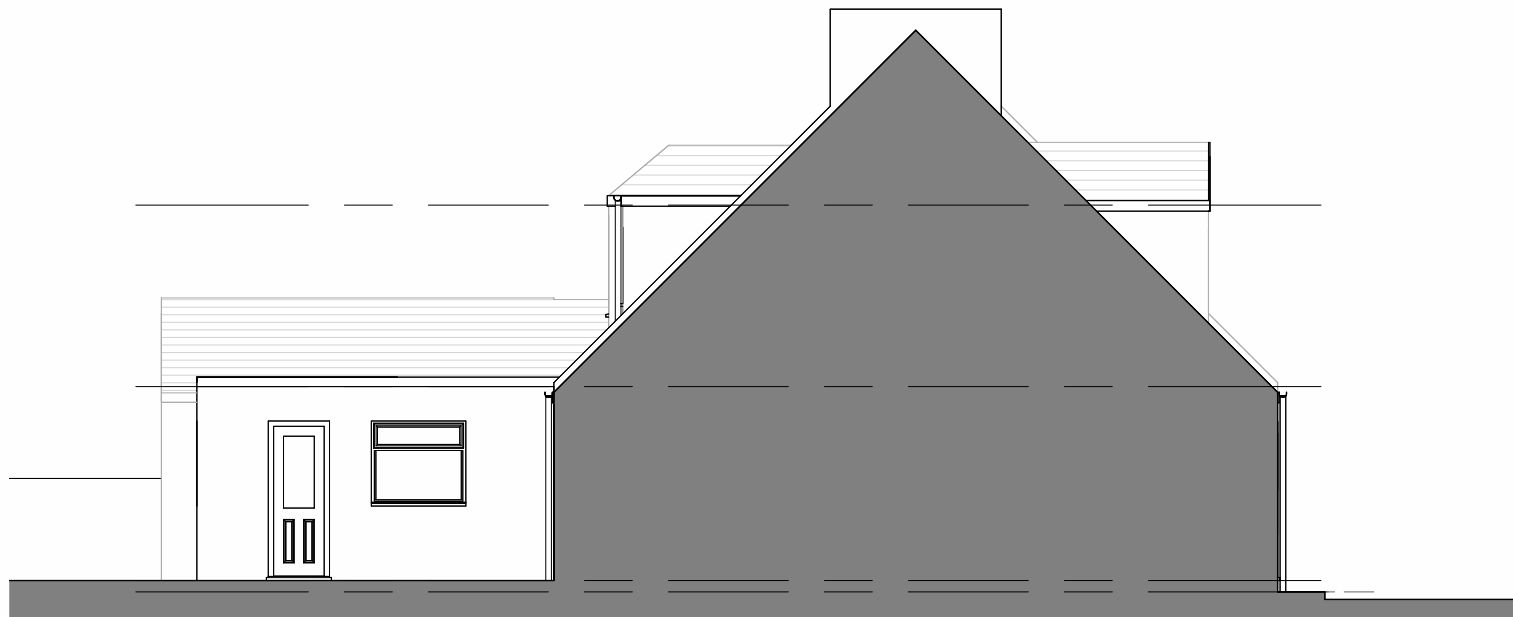

Existing North Elevation
1 : 100

Existing East Elevation
1 : 100

Existing South Elevation
1 : 100

Existing West Elevation
1 : 100

SCALE 1 : 100

EXISTING

CLIENT:	Isabel & Giovanni Baronello
LOCATION:	11 & 13 Ailsa Place Girvan KA26 9AB
TITLE:	Existing Elevations
2024 NR Weston Limited © ALL RIGHTS RESERVED	
SCALE:	1 : 100 @ A3
REVISION No:	11-13-KA26 9AB - 05