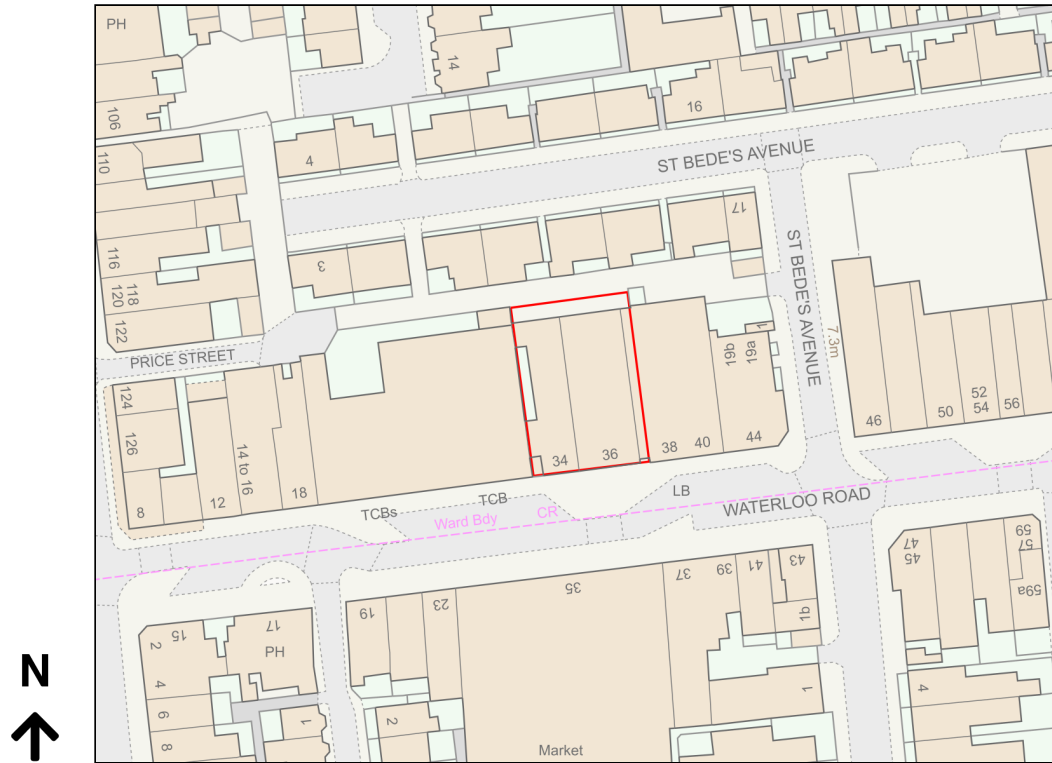

# Location Plan

Site Address: Absolute Fitness, First And Second Floors, 32, Waterloo Road, Blackpool, FY4 1AB

Date Produced: 14-Feb-2024

Scale: 1:1250 @A4

Planning Portal Reference: PP-12806793v1