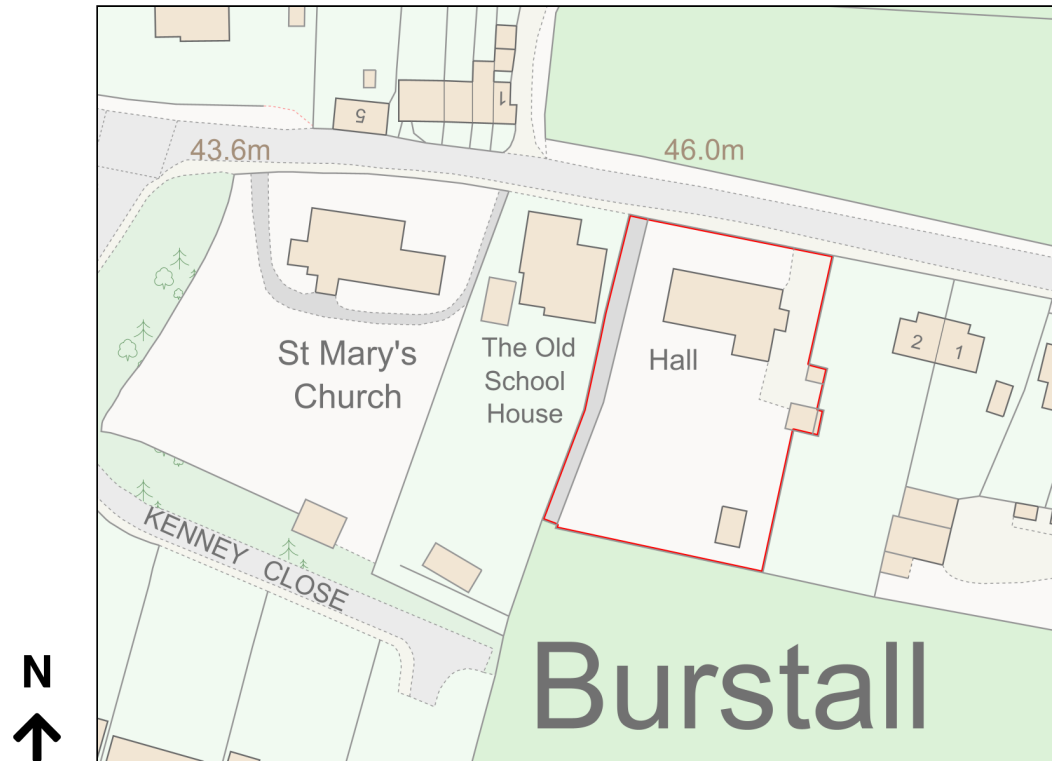

Location Plan

Site Address: **Burstall Village Hall, Burstall Hill, Burstall, IP8 3DR**

Date Produced: **13-Feb-2024**

Scale: **1:1250 @A4**

Planning Portal Reference: **PP-12766545v1**