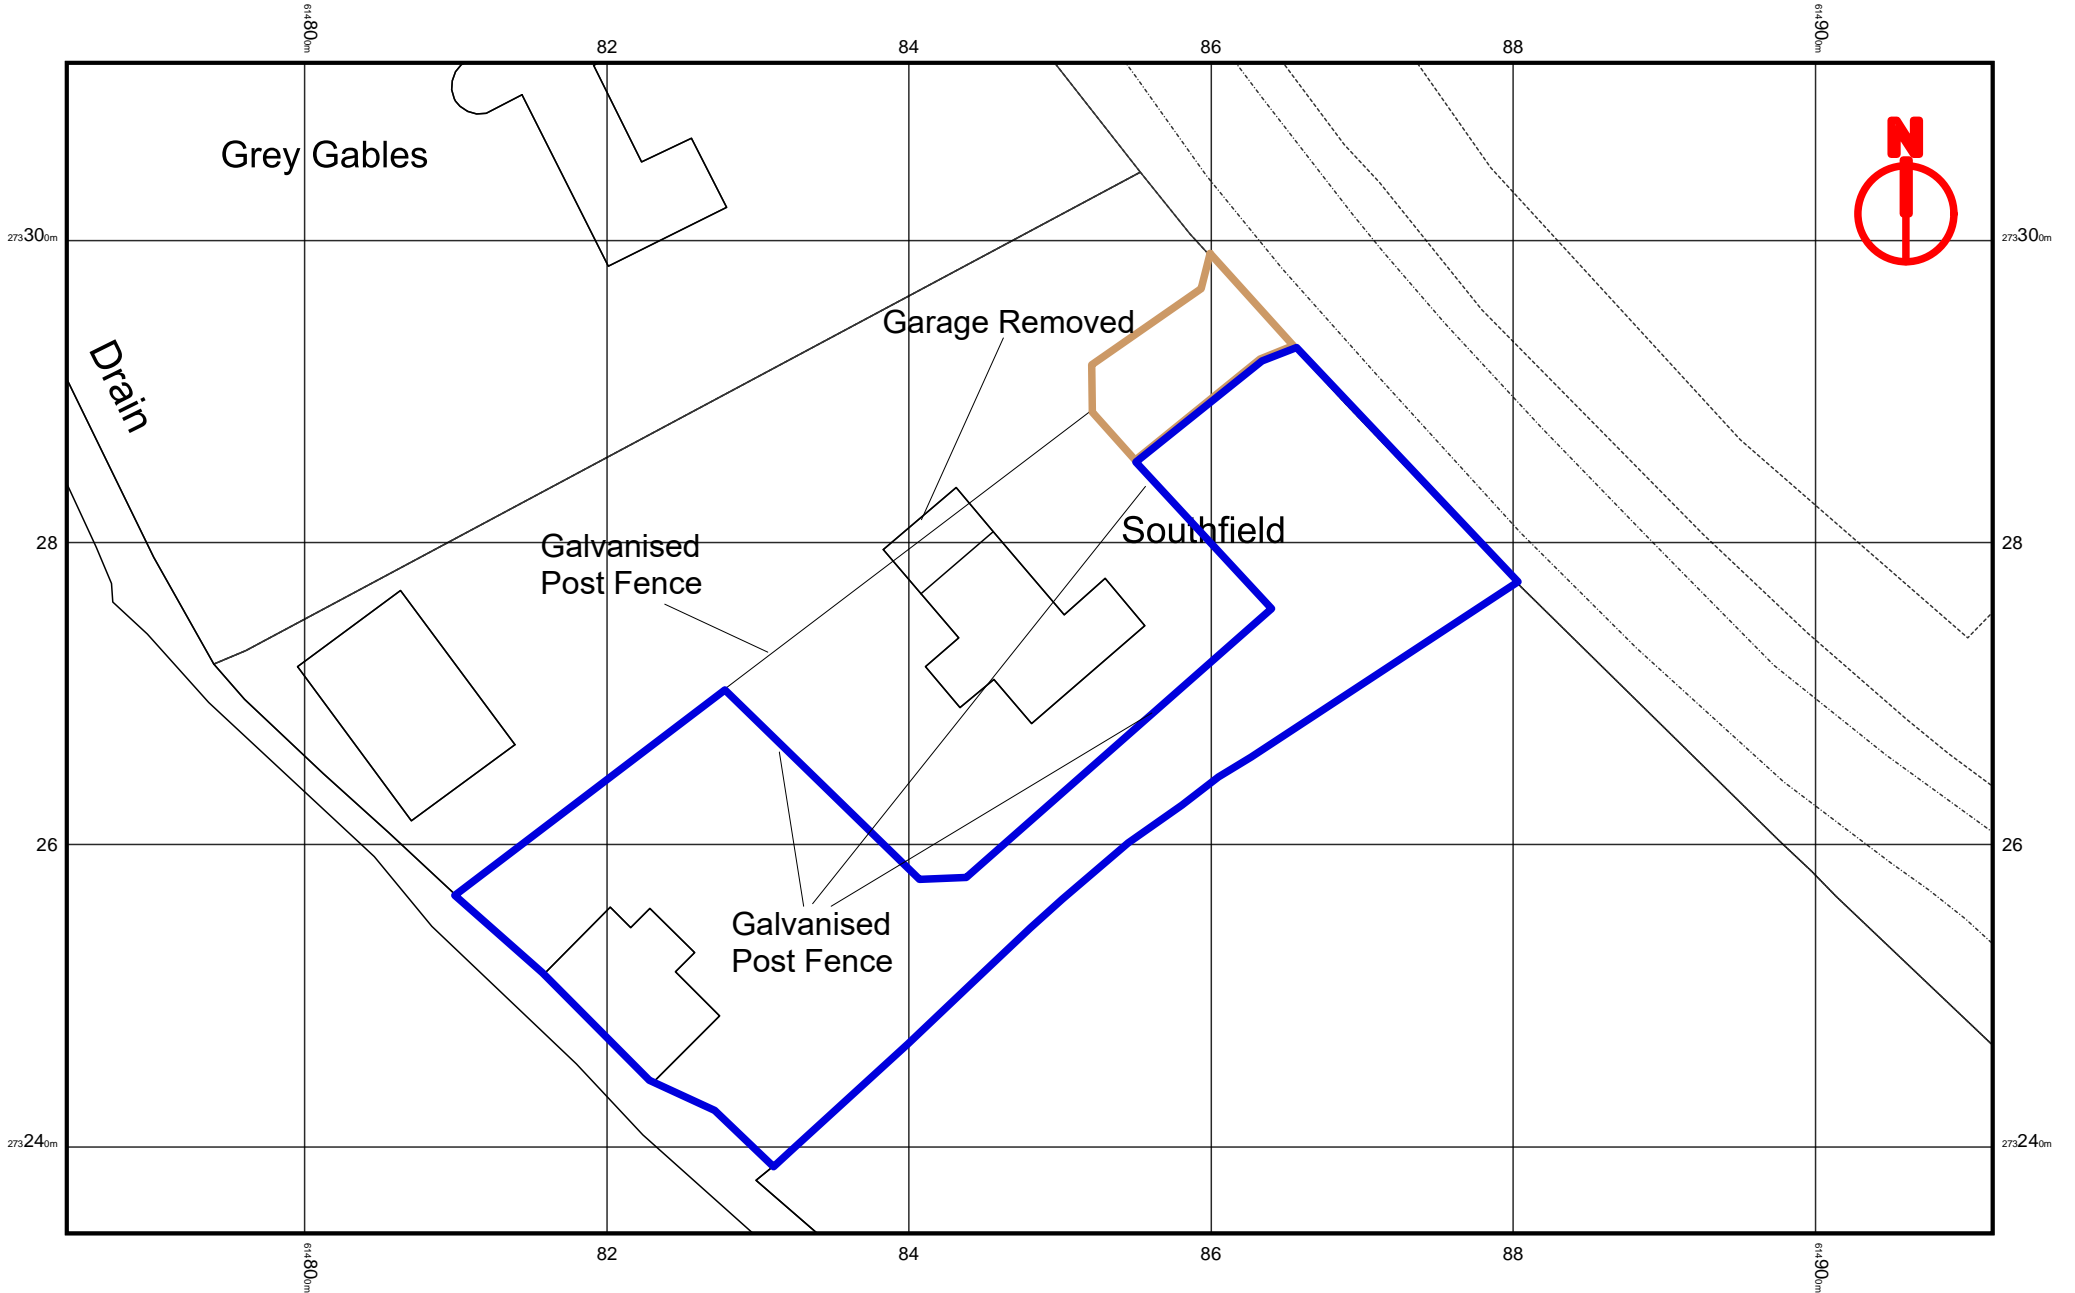

The Old Cattle Barn

Crown copyright and database rights 2020 Ordnance Survey 100048957. The representation of a road, track or path is no evidence of a boundary or right of way. The representation of features as shown is no evidence of a property boundary.

25m

Scale 1:500

Supplied by: www.ukmapcentre.com
Serial No: 192343
Centre Coordinates: 614848, 273273
Production Date: 29/08/2020 17:11:37