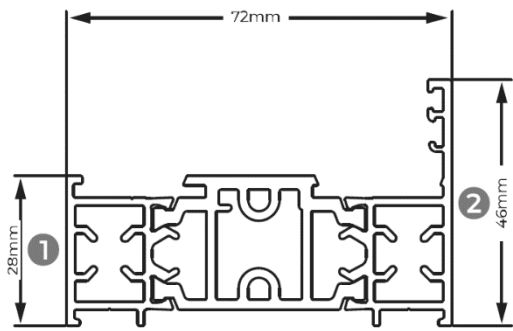

Door Design and Cross Sections:

**STEPPED**

**SP100**  
SMALL OUTER FRAME

**SP250**  
MEETING STILE

**SP300**  
STEPPED SASH

**SA011**  
STD CILL NOSE