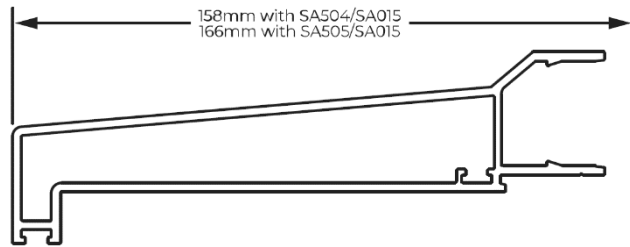

Door Design and Cross Sections:

**STEPPED**

**SP100**  
SMALL OUTER FRAME

**SP250**  
MEETING STILE

**SP300**  
STEPPED SASH

**SA011**  
STD CILL NOSE