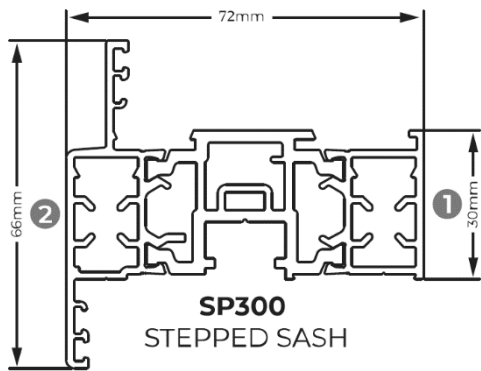

Door Design and Cross Sections:

**STEPPED**

**SP100**  
SMALL OUTER FRAME

**SP250**  
MEETING STILE

**SP300**  
STEPPED SASH

**SA011**  
STD CILL NOSE