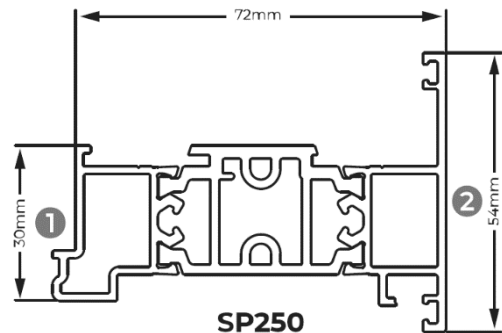

Door Design and Cross Sections:

**STEPPED**

**SP100**  
SMALL OUTER FRAME

**SP250**  
MEETING STILE

**SP300**  
STEPPED SASH

**SA011**  
STD CILL NOSE