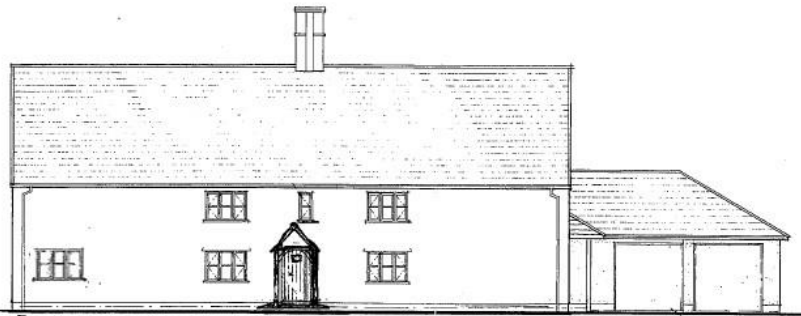

east elevation 1:100

west elevation 1:100

South elevation 1:100

North elevation 1:100

Existing elevations

HOLLY COTTAGE, LONG THURLOW

DAVID BROWN & PAUL SCARLETT
CHARTERED ARCHITECTS
Old School Studios, 140 Eastgate, Bury St Edmunds IP33 1XX
Telephone 01284 768800 Facsimile 01284 702880

east elevation 1:100

west elevation 1:100

South elevation 1:100

North elevation 1:100

Proposed elevations

HOLLY COTTAGE, LONG THURLOW

DAVID BROWN & PAUL SCARLETT
CHARTERED ARCHITECTS
Old School Studios, 140 Eastgate, Bury St Edmunds IP33 1XX
Telephone 01284 768800 Facsimile 01284 702880