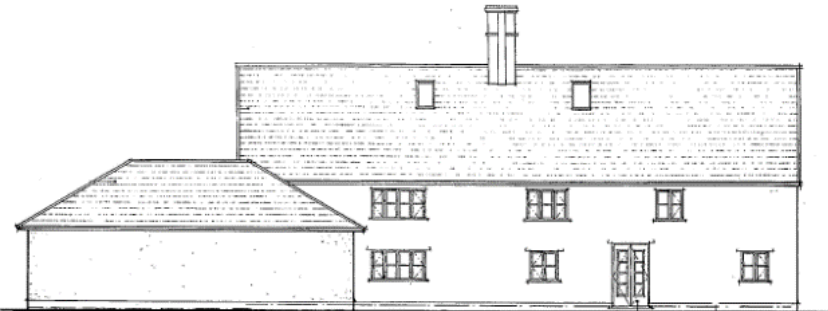

east elevation 1:100

west elevation 1:100

South elevation 1:100

North elevation 1:100

Existing elevations

HOLLY COTTAGE, LONG THURLOW

DAVID BROWN & PAUL SCARLETT
CHARTERED ARCHITECTS
Old School Studios, 140 Eastgate, Bury St Edmunds IP33 1XX
Telephone 01284 768800 Facsimile 01284 702880

east elevation 1:100

west elevation 1:100

South elevation 1:100

North elevation 1:100

Proposed elevations

HOLLY COTTAGE, LONG THURLOW

DAVID BROWN & PAUL SCARLETT
CHARTERED ARCHITECTS
Old School Studios, 140 Eastgate, Bury St Edmunds IP33 1XX
Telephone 01284 768800 Facsimile 01284 702880