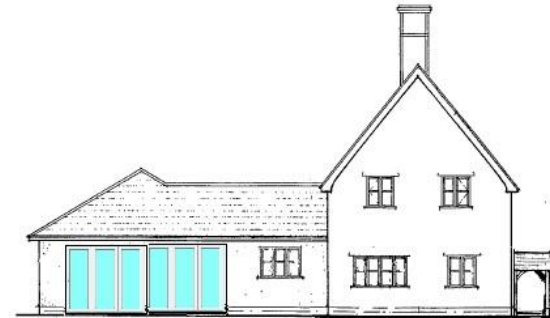

east elevation 1:100

west elevation 1:100

South elevation 1:100

North elevation 1:100

Existing elevations

HOLLY COTTAGE, LONG THURLOW

DAVID BROWN & PAUL SCARLETT
CHARTERED ARCHITECTS
Old School Studios, 140 Eastgate, Bury St Edmunds IP33 1XX
Telephone 01284 768800 Facsimile 01284 702880

east elevation 1:100

west elevation 1:100

South elevation 1:100

North elevation 1:100

Proposed elevations

HOLLY COTTAGE, LONG THURLOW

DAVID BROWN & PAUL SCARLETT
CHARTERED ARCHITECTS
Old School Studios, 140 Eastgate, Bury St Edmunds IP33 1XX
Telephone 01284 768800 Facsimile 01284 702880