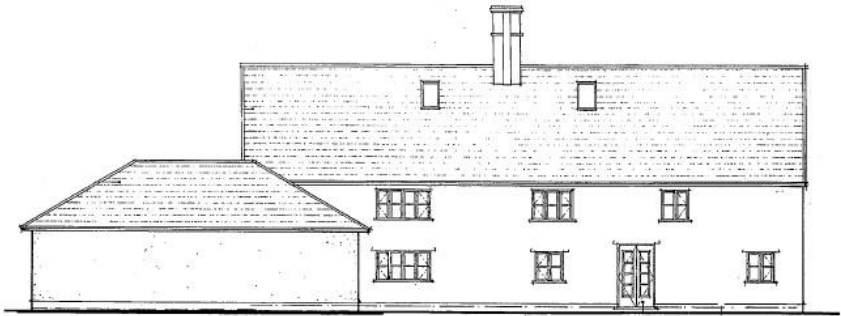

east elevation 1:100

west elevation 1:100

South elevation 1:100

North elevation 1:100

Existing elevations

HOLLY COTTAGE, LONG THURLOW

DAVID BROWN & PAUL SCARLETT
CHARTERED ARCHITECTS
Old School Studios, 140 Eastgate, Bury St Edmunds IP33 1XX
Telephone 01284 768800 Facsimile 01284 702880

east elevation 1:100

west elevation 1:100

South elevation 1:100

North elevation 1:100

Proposed elevations

HOLLY COTTAGE, LONG THURLOW

DAVID BROWN & PAUL SCARLETT
CHARTERED ARCHITECTS
Old School Studios, 140 Eastgate, Bury St Edmunds IP33 1XX
Telephone 01284 768800 Facsimile 01284 702880