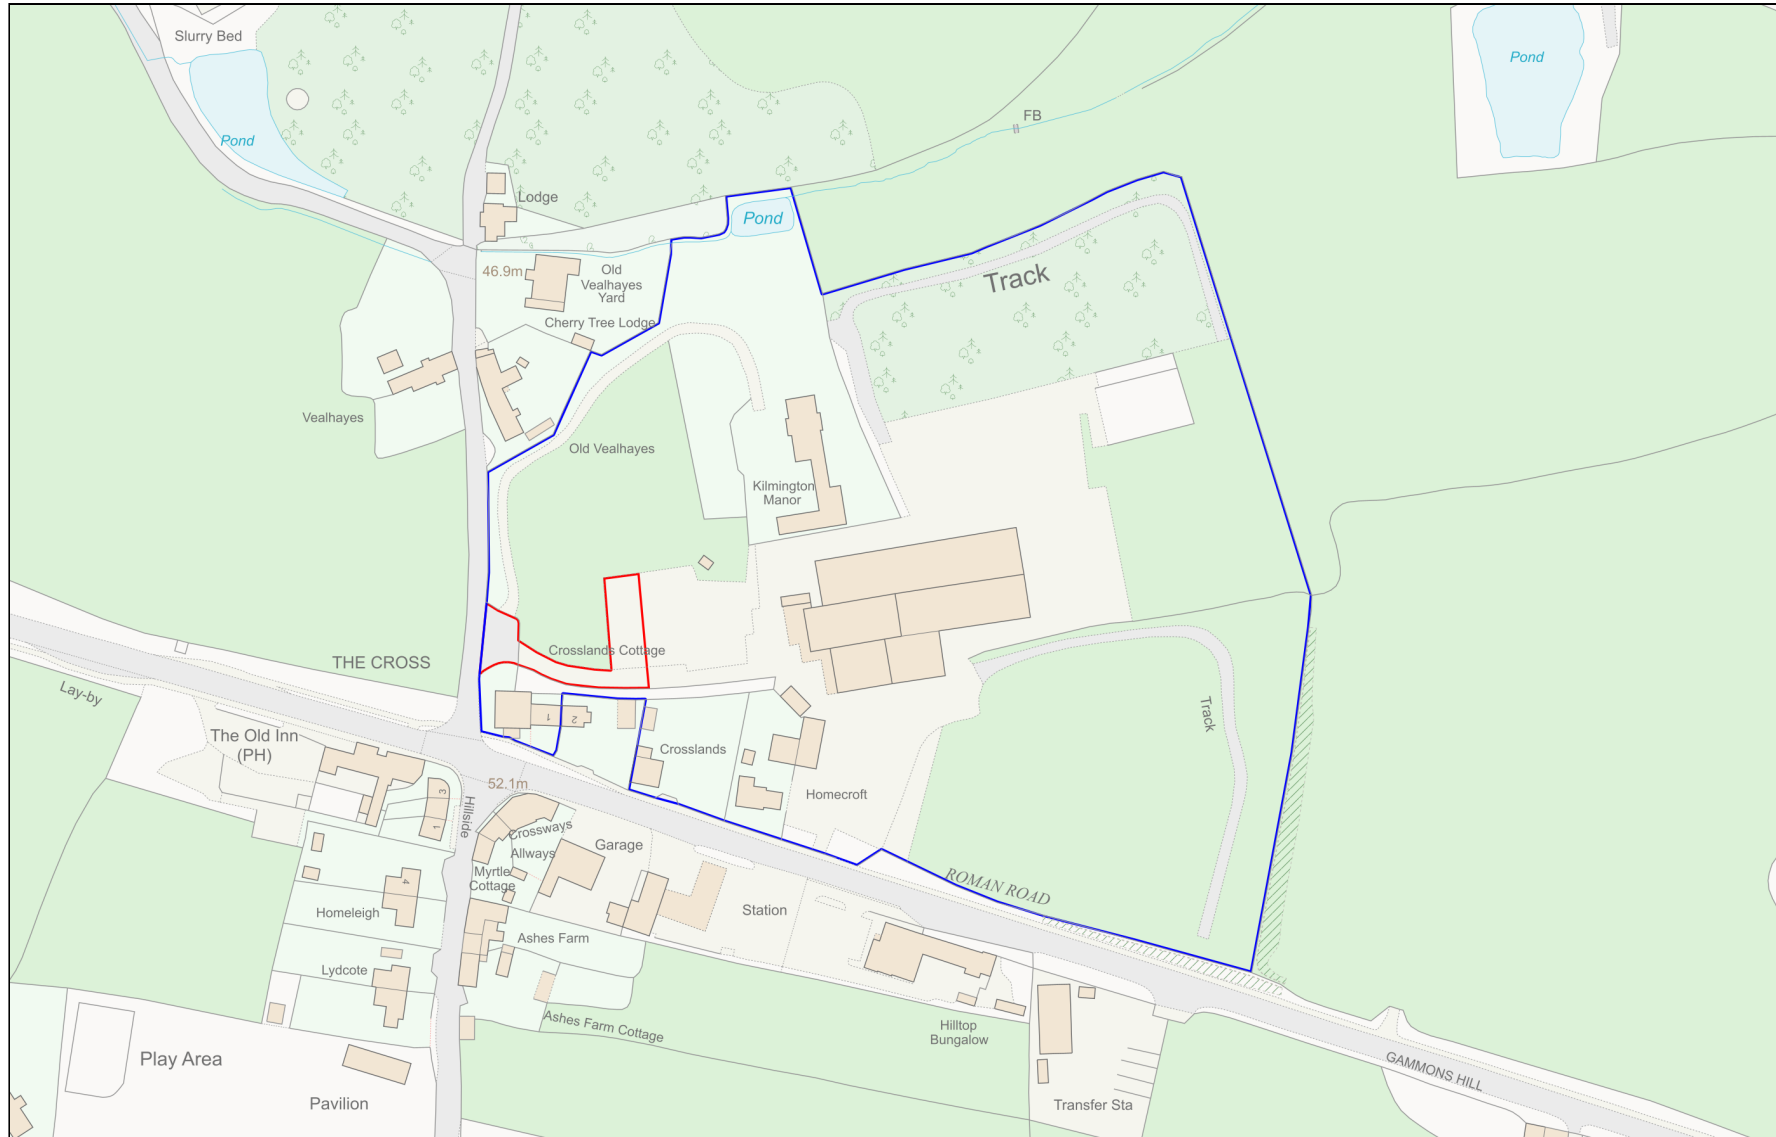

Location Plan

Site Address: Millers Farm Shop, Gammons Hill, Kilmington, EX13 7RA

Date Produced: 20-Feb-2024

Scale: 1:2500 @A4

Planning Portal Reference: PP-12793194v1