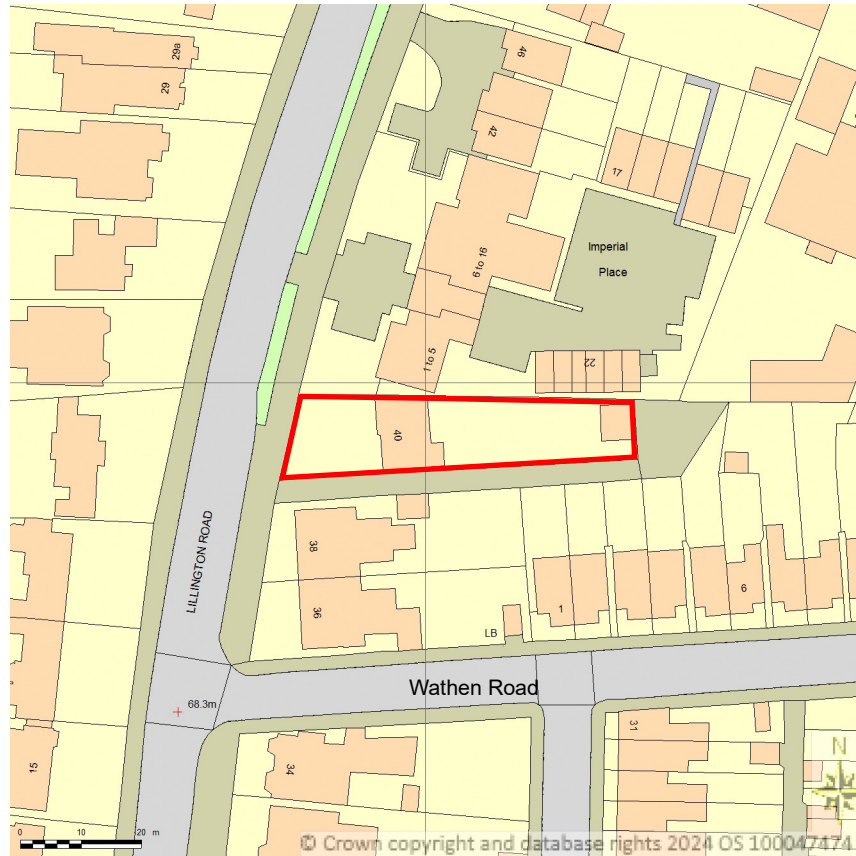

SITE LOCATION PLAN  
AREA 2 HA  
SCALE 1:1250 on A4  
CENTRE COORDINATES: 432102, 266792

Supplied by Streetwise Maps Ltd  
[www.streetwise.net](http://www.streetwise.net)  
Licence No: 100047474  
22/02/2024 19:10