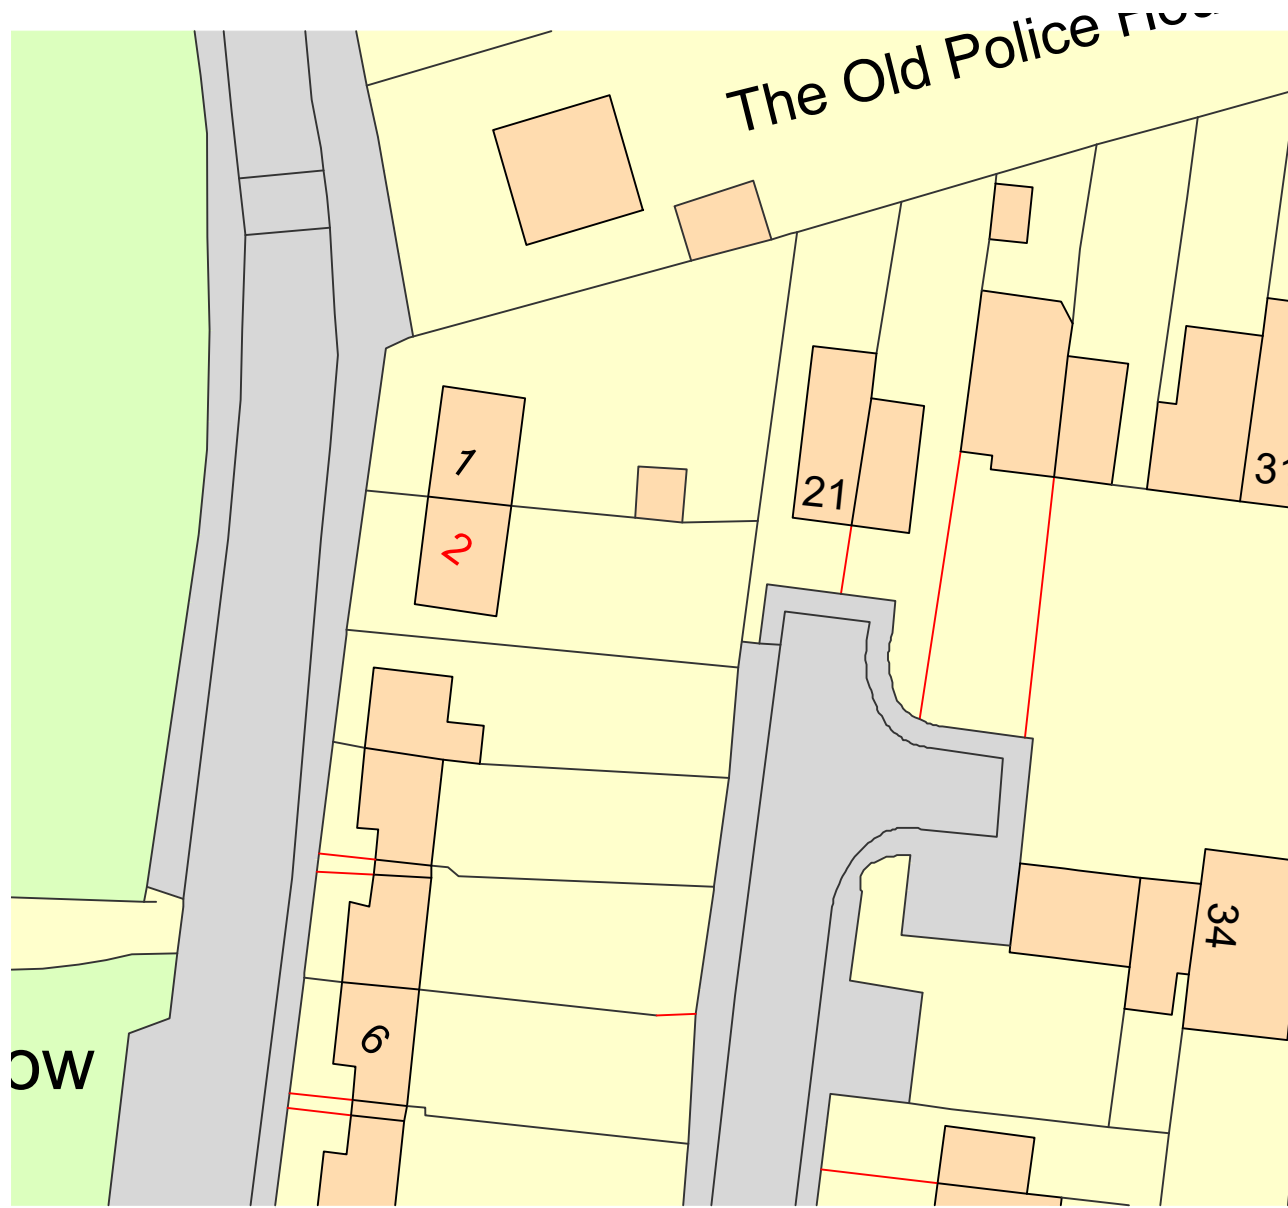

Block Plan (1:500 @ A3)

Ordnance Survey, (c) Crown Copyright 2023. All rights reserved. Licence number 100022432

Location Plan (1:1250 @ A3)

- This drawing is for Planning Application purposes only
- All critical dimensions to be verified on site.
- Any discrepancies are to be notified to Podium Surveying LLP immediately.
- This document is copyright of Podium Surveying LLP.
- To be read in conjunction with written window specification and details.

Site Location Plan
Scale 1:1250 & 1:500 @ A3

Ref: 2378-TR-PA-OS

2 The Row
Coventry Road
Baginton
Warwickshire
CV8 3AT

Client: Anglian Group

Drawn by: GP
Date: February 2024

Podium Surveying LLP
Unit 307
The Biscuit Factory
Drummond Road
London
SE16 4DG