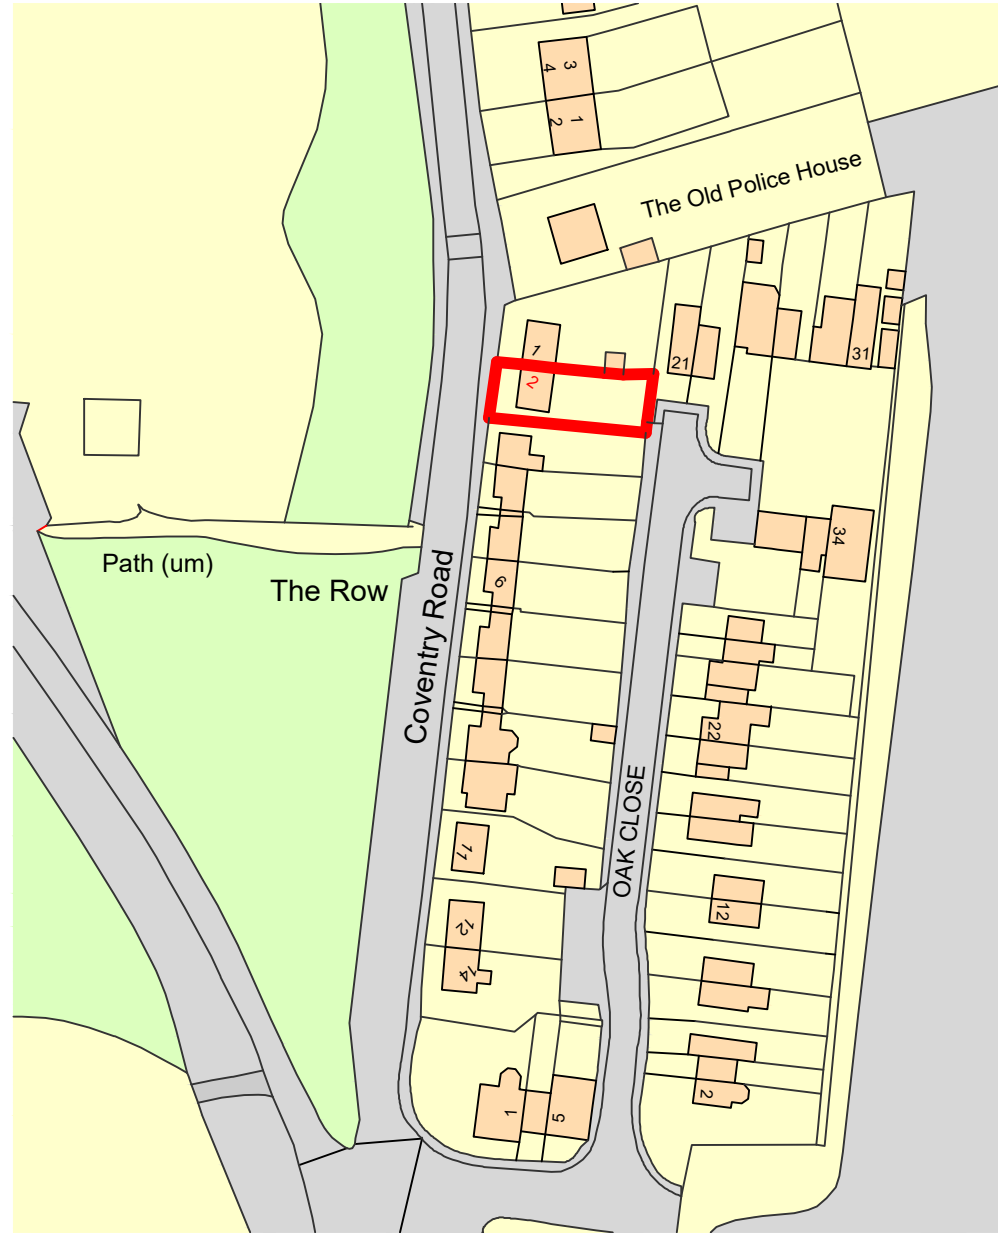

Location Plan (1:1250 @ A3)

Ordnance Survey, (c) Crown Copyright 2023. All rights reserved. Licence number 100022432

Block Plan (1:500 @ A3)

- This drawing is for Planning Application purposes only
- All critical dimensions to be verified on site.
- Any discrepancies are to be notified to Podium Surveying LLP immediately.
- This document is copyright of Podium Surveying LLP.
- To be read in conjunction with written window specification and details.

Site Location Plan
Scale 1:1250 & 1:500 @ A3

Ref: 2378-TR-PA-OS

2 The Row
Coventry Road
Baginton
Warwickshire
CV8 3AT

Client: Anglian Group

Drawn by: GP
Date: February 2024

Podium Surveying LLP
Unit 307
The Biscuit Factory
Drummond Road
London
SE16 4DG