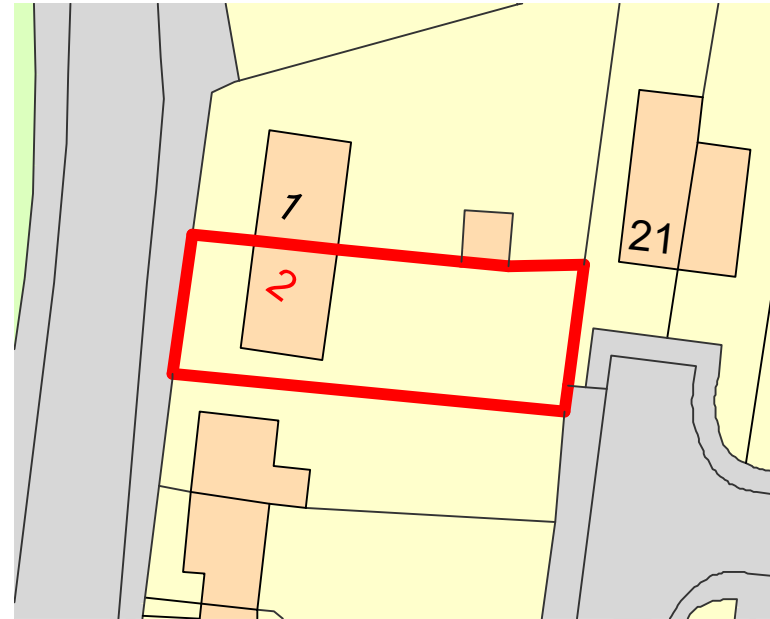

Location Plan (1:1250 @ A3)

Ordnance Survey, (c) Crown Copyright 2023. All rights reserved. Licence number 100022432

Block Plan (1:500 @ A3)

- This drawing is for Planning Application purposes only
- All critical dimensions to be verified on site.
- Any discrepancies are to be notified to Podium Surveying LLP immediately.
- This document is copyright of Podium Surveying LLP.
- To be read in conjunction with written window specification and details.

Site Location Plan
Scale 1:1250 & 1:500 @ A3

Ref: 2378-TR-PA-OS

2 The Row
Coventry Road
Baginton
Warwickshire
CV8 3AT

Client: Anglian Group

Drawn by: GP
Date: February 2024

Podium Surveying LLP
Unit 307
The Biscuit Factory
Drummond Road
London
SE16 4DG