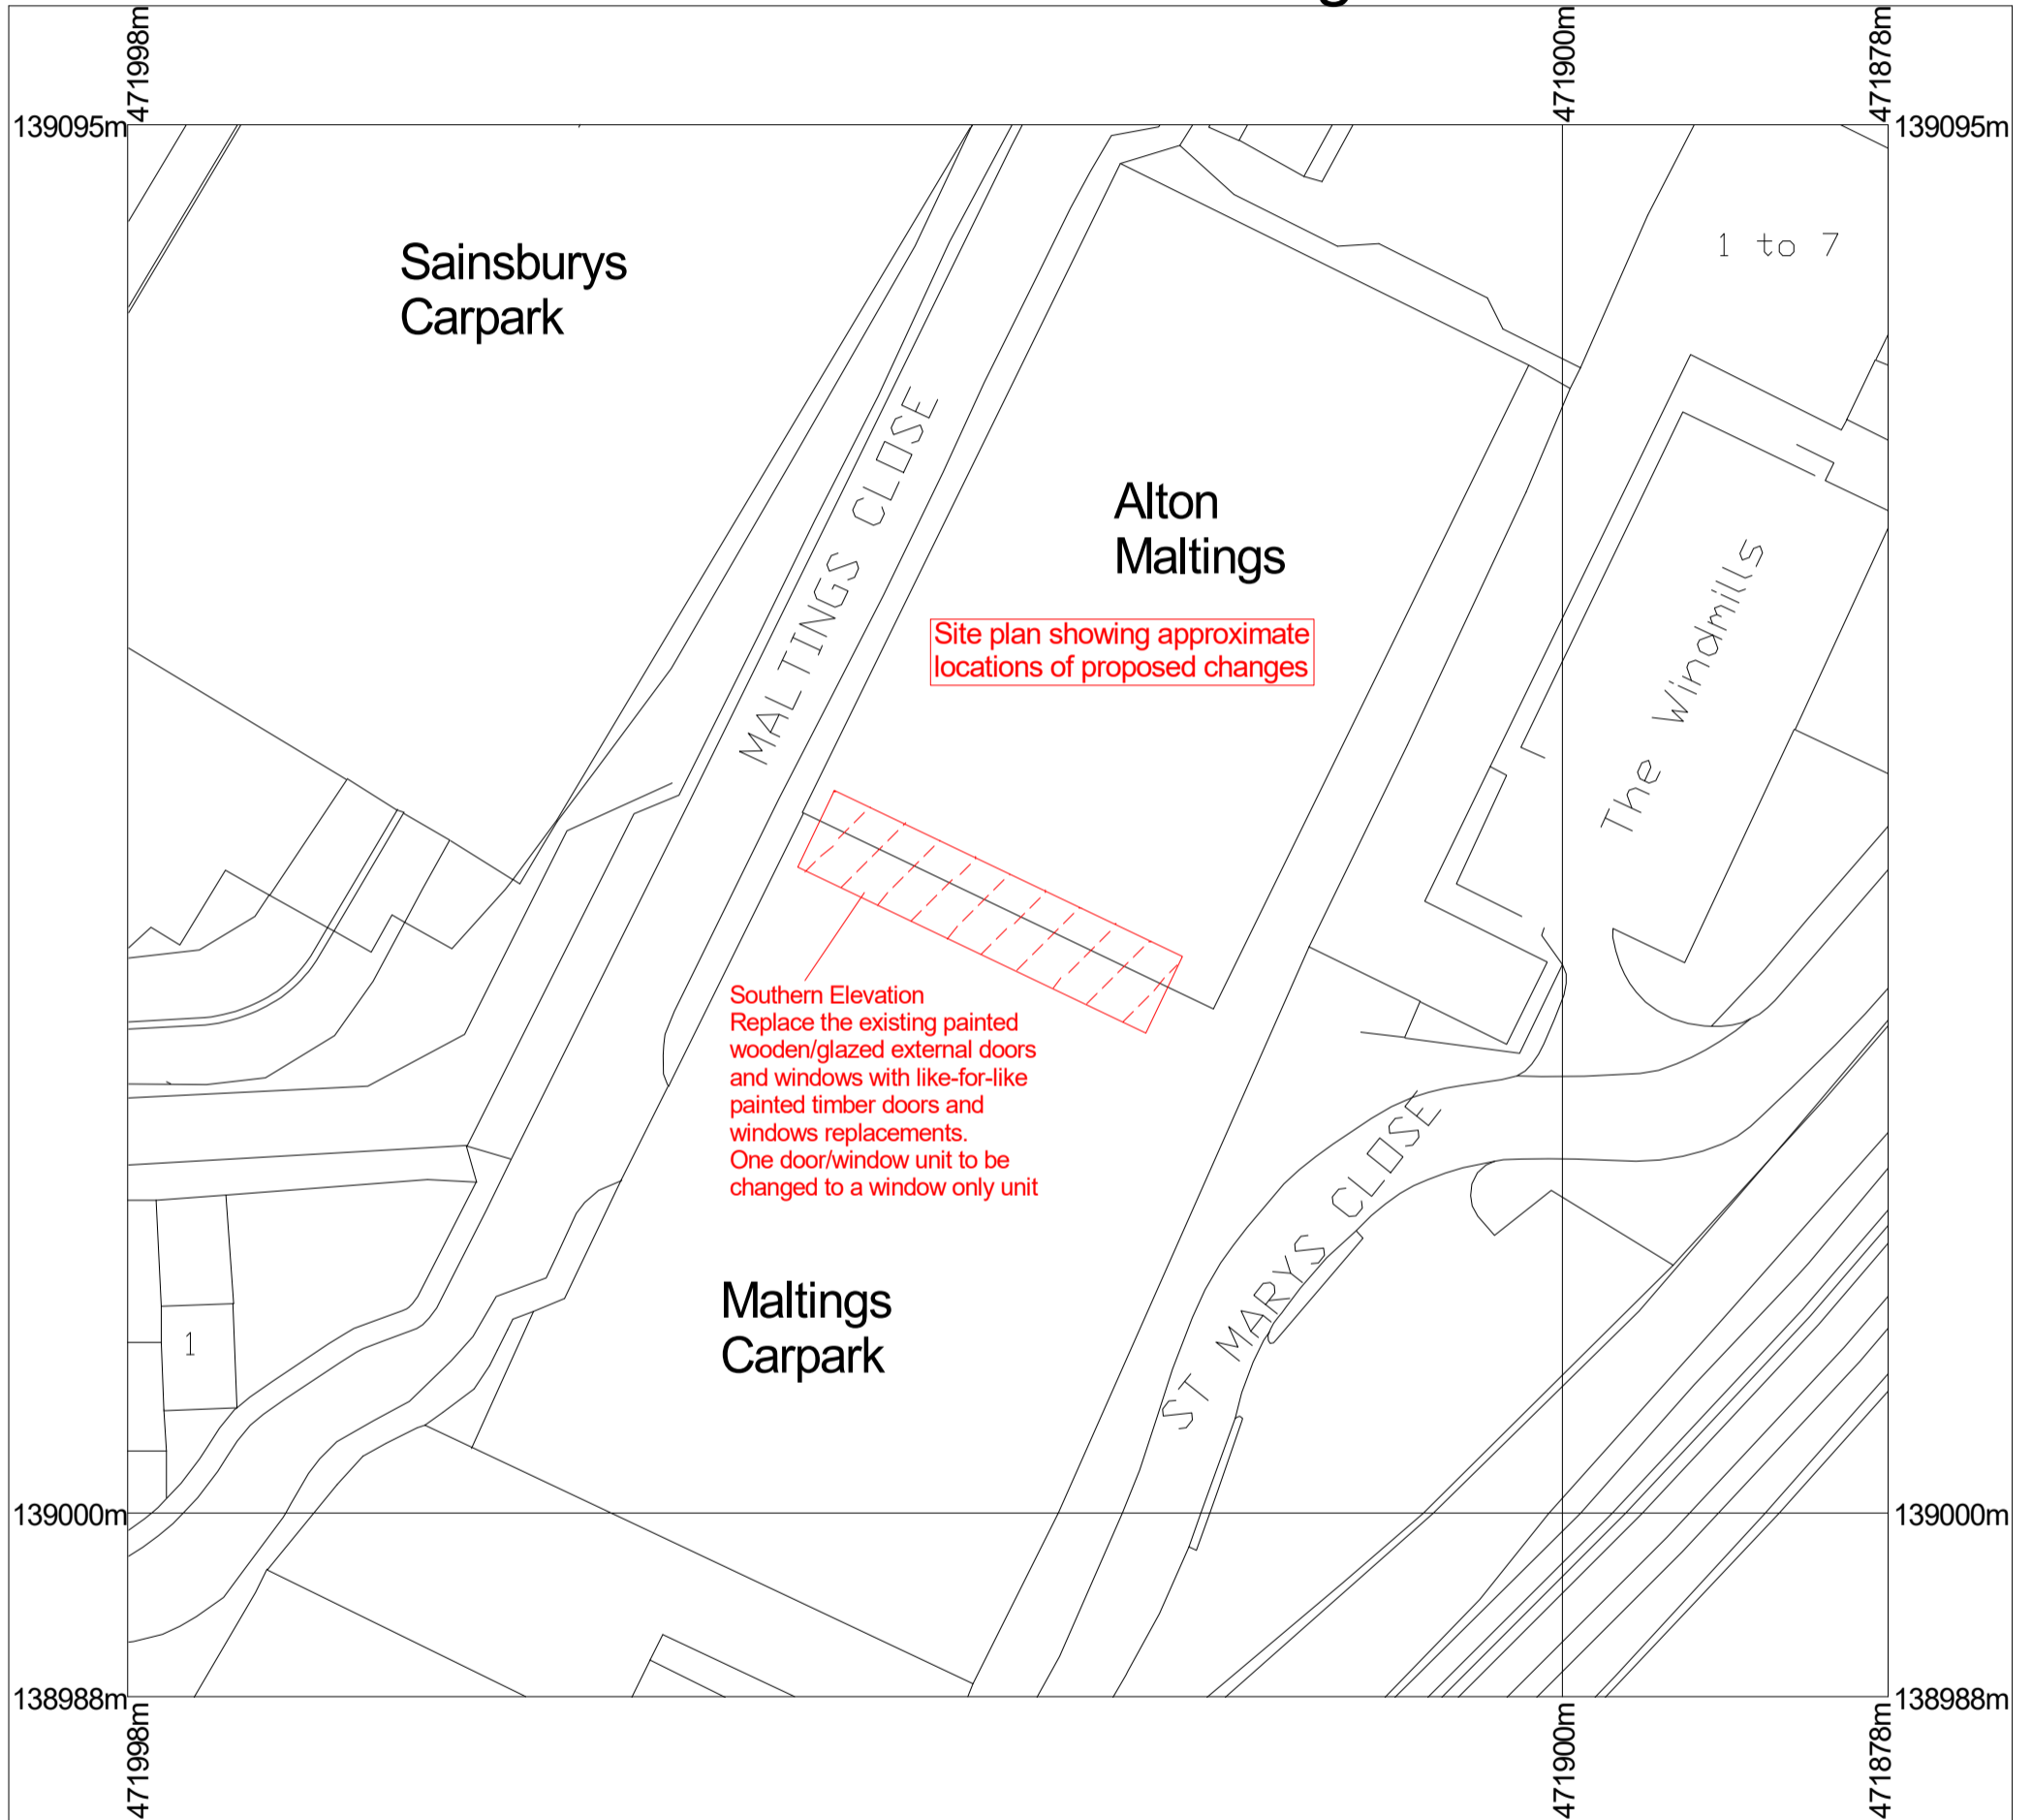

Ordnance Survey[®]

OS Sitemap

Ukmapcentre.com

Serial No. 239816

License No. 100048957

Drawing No. AMALTDW 002

Scale 1:500 at A3

© Crown Copyright and database right 2023

Reproduction in whole or in part is prohibited

without the prior permission of Ordnance Survey.