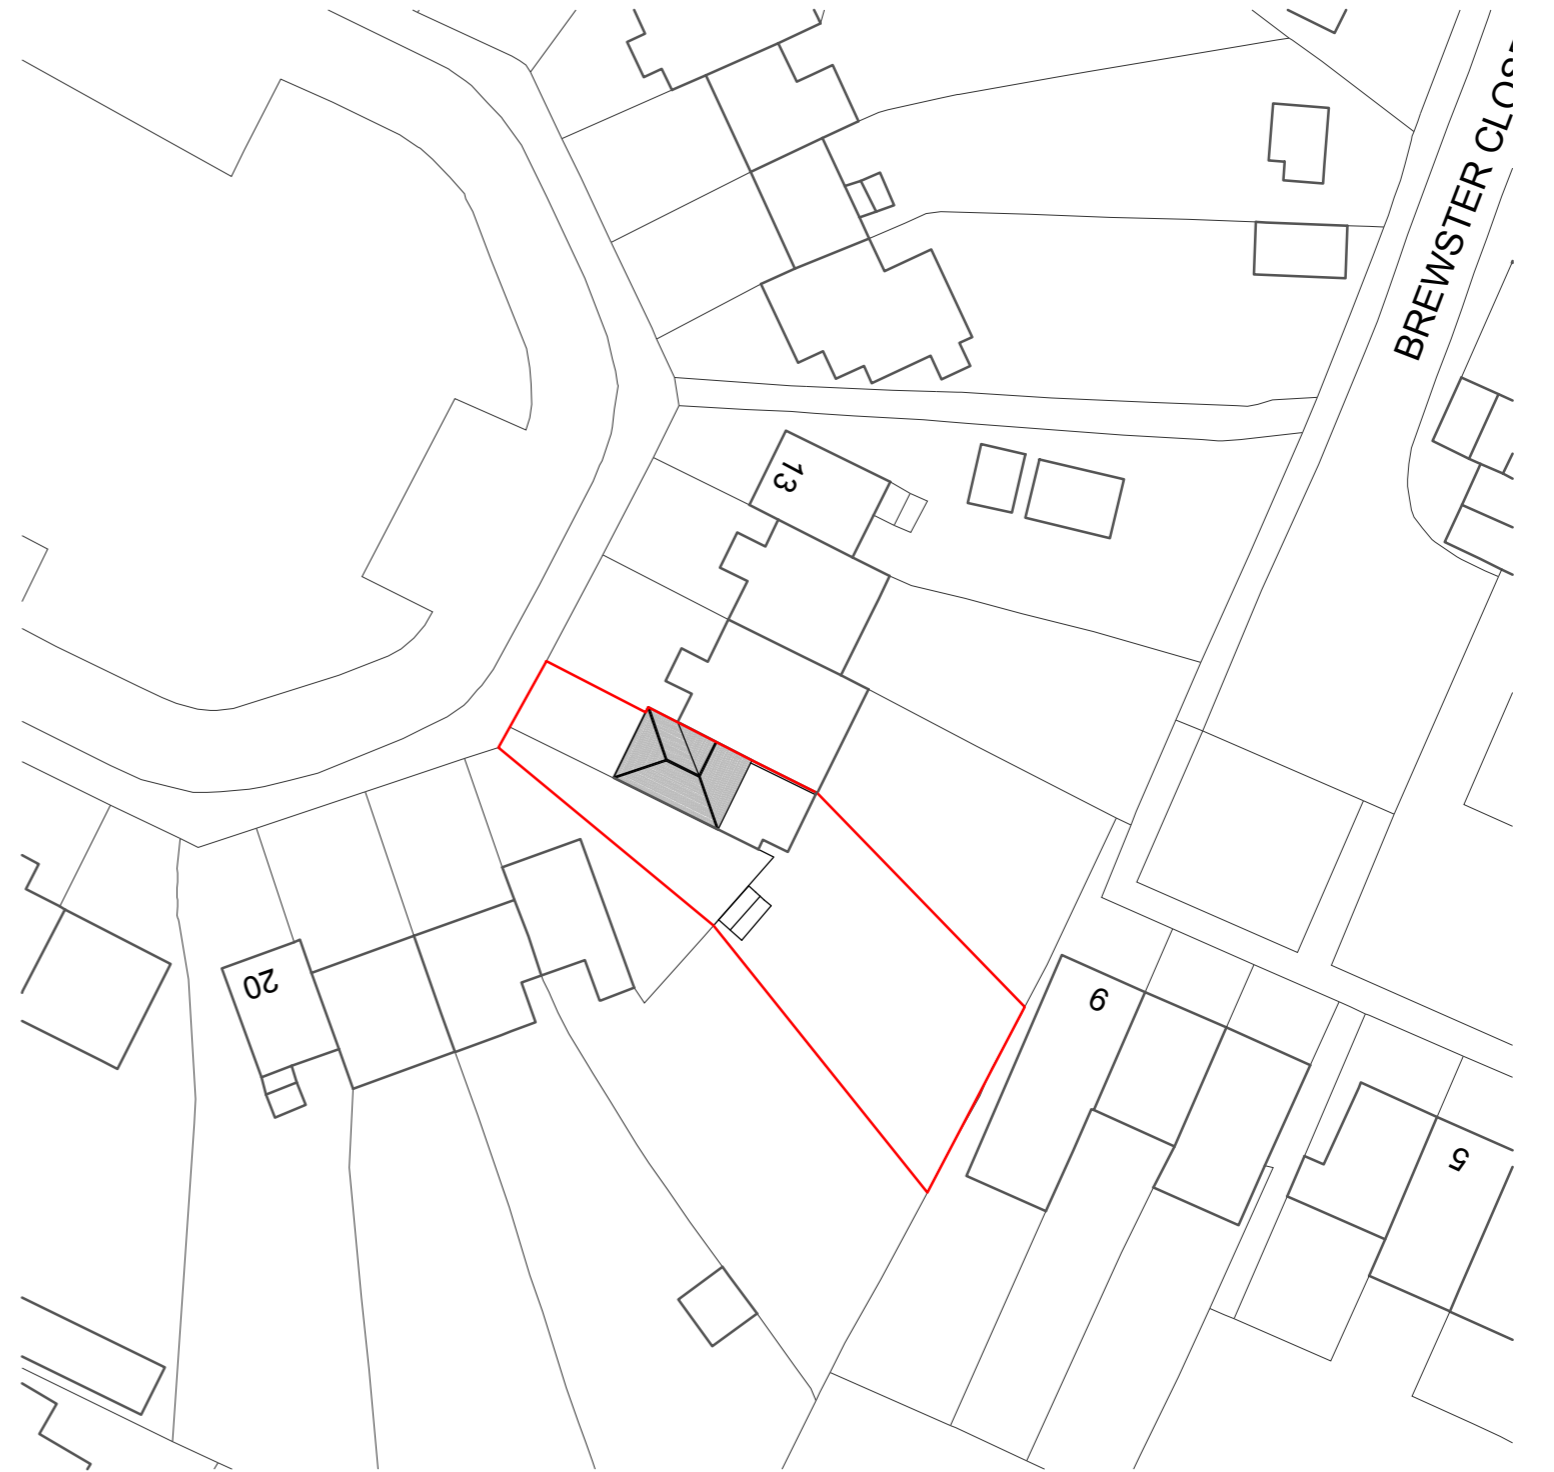

Ordnance Survey, (c) Crown Copyright 2023. All rights reserved. Licence number 100022432

EXISTING SITE PLAN

PROPOSED SITE PLAN

Spencer Yaso Designs syasodesigns@gmail.com <small>DO NOT RESCALE UNLESS FOR PLANNING AND BUILDING REGULATIONS, CHECKED ALL DIMENSIONS ON SITE, ALL COPY RIGHTS RESERVED</small>	Project: 16 Morley Cres, Waterlooville, PO8 8JG	Drawing title: SITE PLANS	
	Client: Miss Natsai Zvinokona	Drawing number: 0010 - 1	
Revision: D - amend layout, new flat roof	Scale: A3 @ 1:1250 & 1:500	Date: 10-08-2023	
	Date: 12-02-2023	By: S.Y	