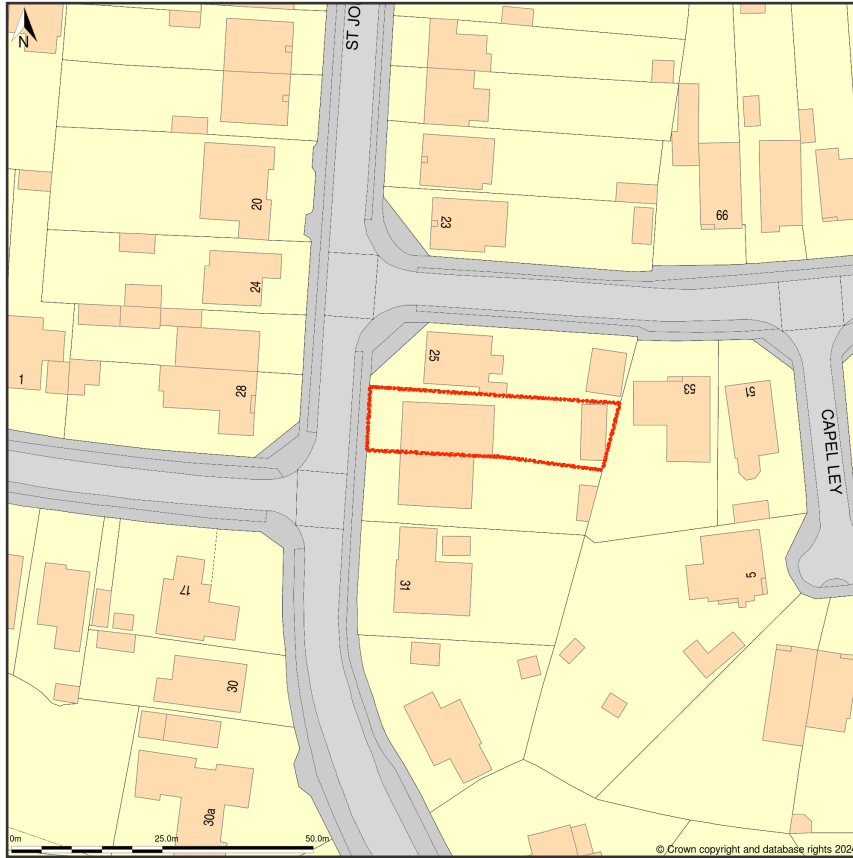

27, St Johns Avenue, Waterlooville, Hampshire, PO7 5QX

Location Plan shows area bounded by: 468006.83, 107484.59 468148.25, 107626.01 (at a scale of 1:1250), OSGridRef: SU6807 755. The representation of a road, track or path is no evidence of a right of way. The representation of features as lines is no evidence of a property boundary.

Produced on 20th Feb 2024 from the Ordnance Survey National Geographic Database and incorporating surveyed revision available at this date. Reproduction in whole or part is prohibited without the prior permission of Ordnance Survey. © Crown copyright 2024. Supplied by [www.buyaplan.co.uk](http://www.buyaplan.co.uk) a licensed Ordnance Survey partner (100053143). Unique plan reference: #00880525-C2587A.