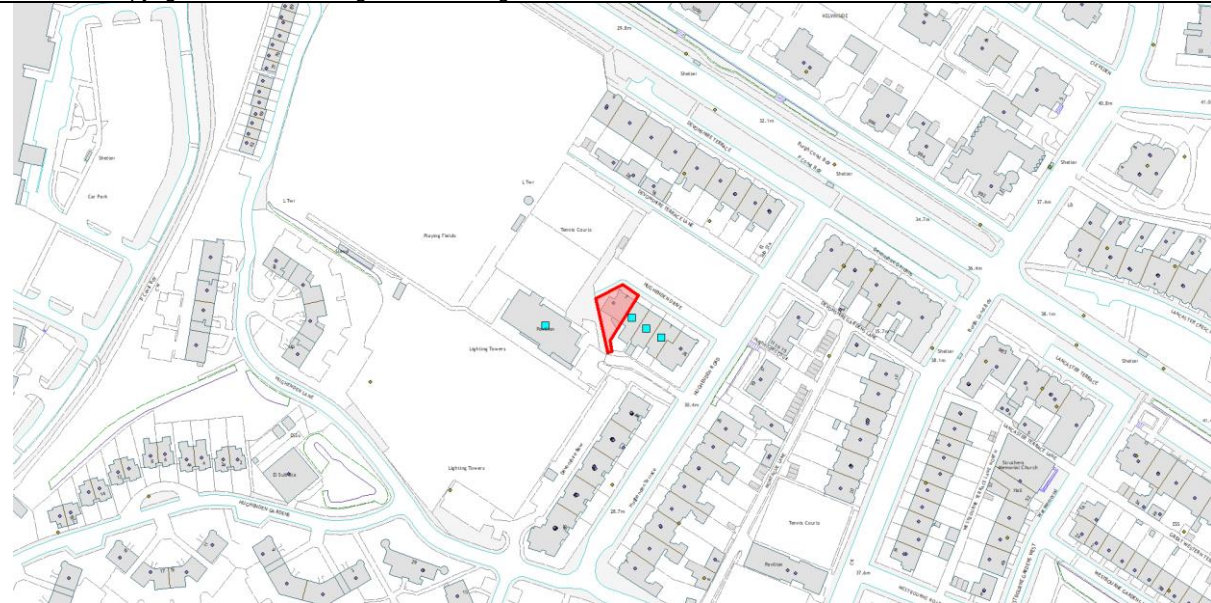

24/00217/FUL

7 Hughenden Drive Glasgow G12 9XS

NEIGHBOURING LAND TO BE NOTIFIED

None

NEIGHBOURS NOTIFIED

Please note that any mapping is for illustrative purposes only and is not true to any marked scale

© Crown Copyright and database Right 2020. All rights reserved. OS Licence number 100023379

Any Ordnance Survey mapping included within this document is provided by Glasgow City Council under licence from the Ordnance Survey in order to fulfil its public function to make available Council-held public domain information. Persons viewing this mapping should contact Ordnance Survey Copyright for advice where they wish to license Ordnance Survey mapping/map data for their own use. The OS website can be found at www.ordnancesurvey.co.uk

1. 1 Hughenden Drive Glasgow G12 9XS
2. 1A Hughenden Drive Glasgow G12 9XS
3. Hillhead Sports Club 32 Hughenden Road Glasgow G12 9XP
4. 5 Hughenden Drive Glasgow G12 9XS
5. 3 Hughenden Drive Glasgow G12 9XS