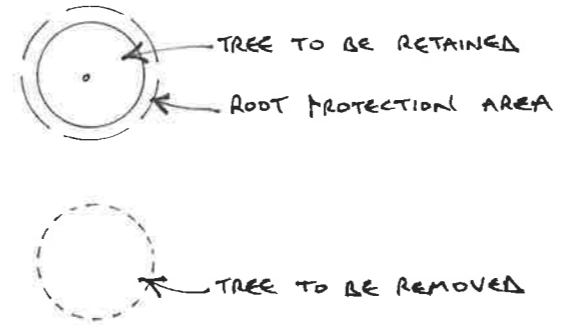

KEY

CLIENT: SWARBRICK
JOB No.: 89329
SCALE: 1:500
DATE: FEB. 2024
DRAWN BY:
DRAWING No.: 89329/04
REVISION No.:
REVISION NOTES:

Prime Oak
The Millworks
Heath Mill Road
Wombourne
South Staffordshire
WV5 8AP
Tel: 01384 296811
Fax: 01384 273118
www.primeoak.co.uk