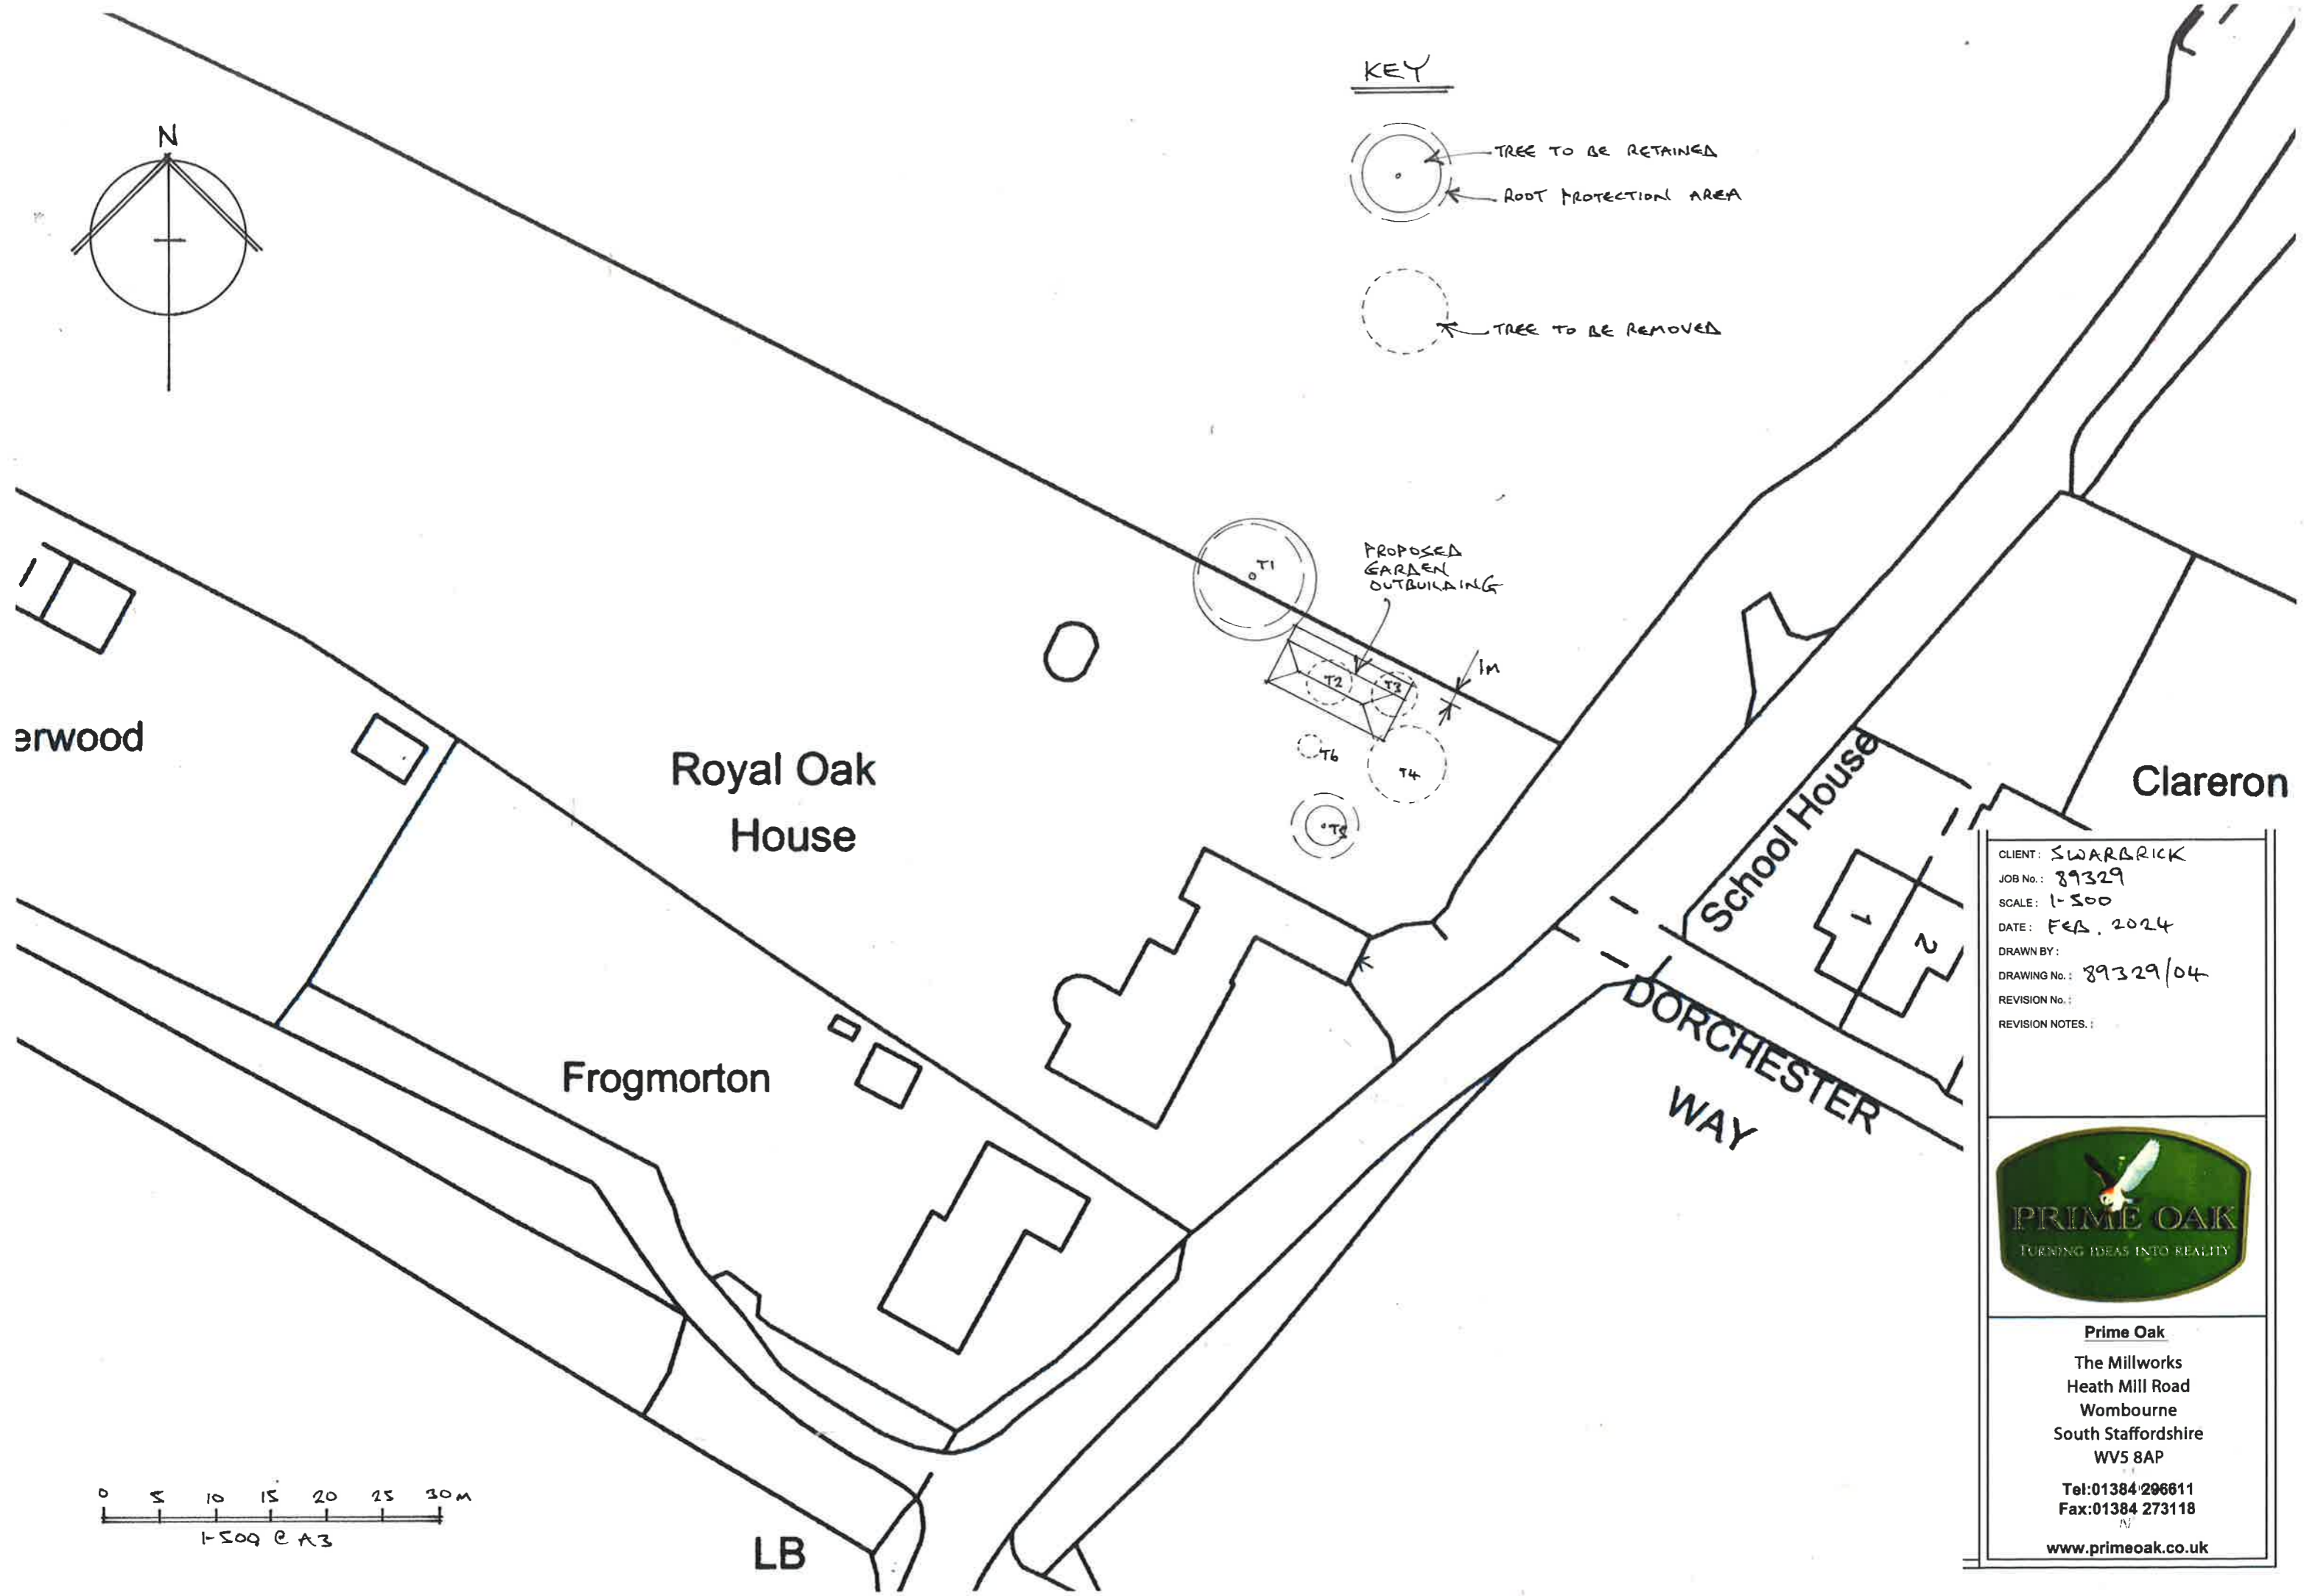

KEY

CLIENT: SWARBRICK
JOB No.: 89329
SCALE: 1:500
DATE: FEB. 2024
DRAWN BY:
DRAWING No.: 89329/04
REVISION No.:
REVISION NOTES:

Prime Oak
The Millworks
Heath Mill Road
Wombourne
South Staffordshire
WV5 8AP
Tel: 01384 296811
Fax: 01384 273118
www.primeoak.co.uk

LB