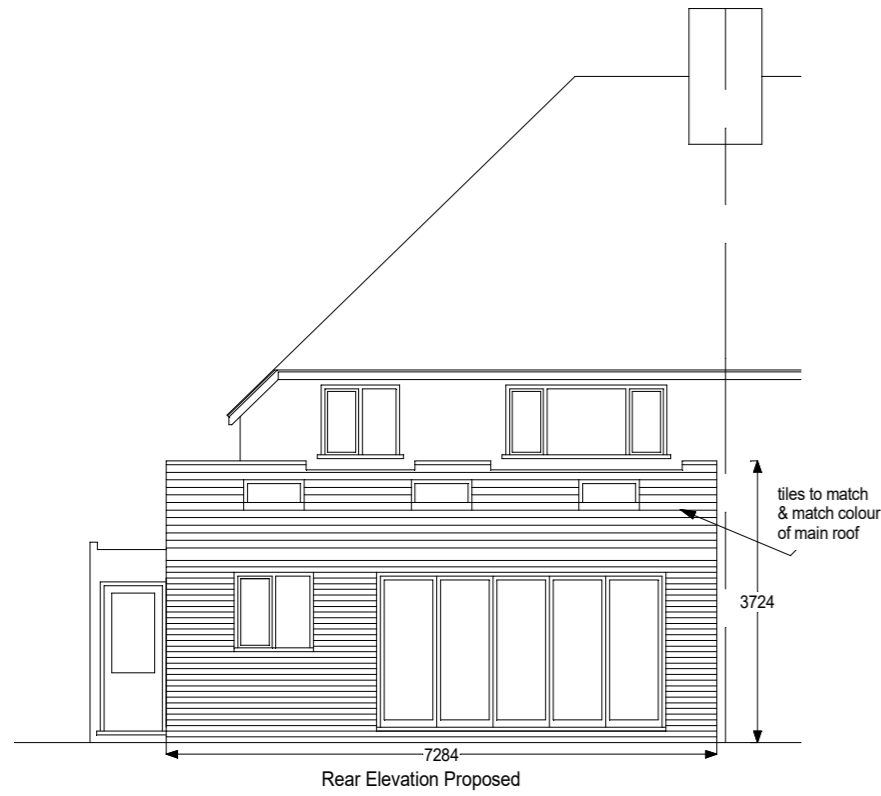

**PLANNING
COPY ONLY**

Scale 1:100 @ A3 0 - 10m

Mr & Mrs S Mathews
25 Daryngton Drive Merrow GU1 2QD
Elevations Proposed

Scale	date	revised date	no	drwg no
1:100	15:01:2024			dara-25-2