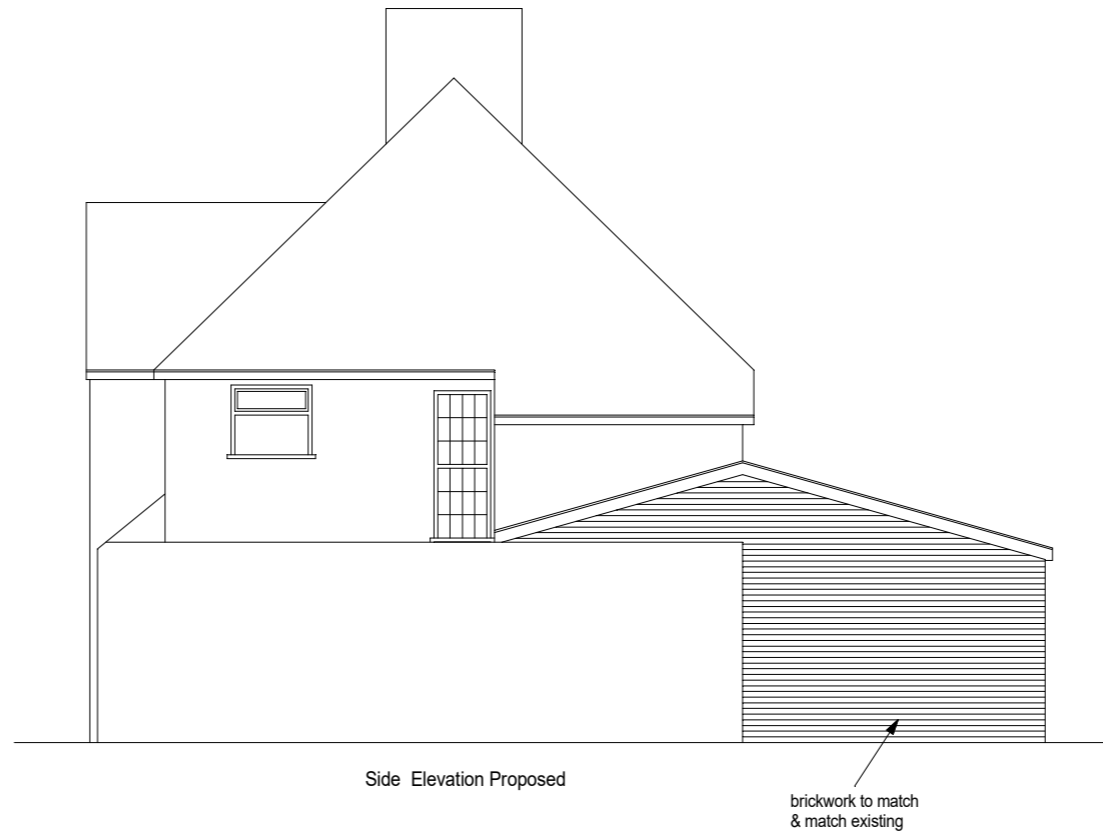

**PLANNING
COPY ONLY**

Scale 1:100 @ A3 0 - 10m

Mr & Mrs S Mathews
25 Daryngton Drive Merrow GU1 2QD
Elevations Proposed

Scale	date	revised date	no	drwg no
1:100	15:01:2024			dara-25-2