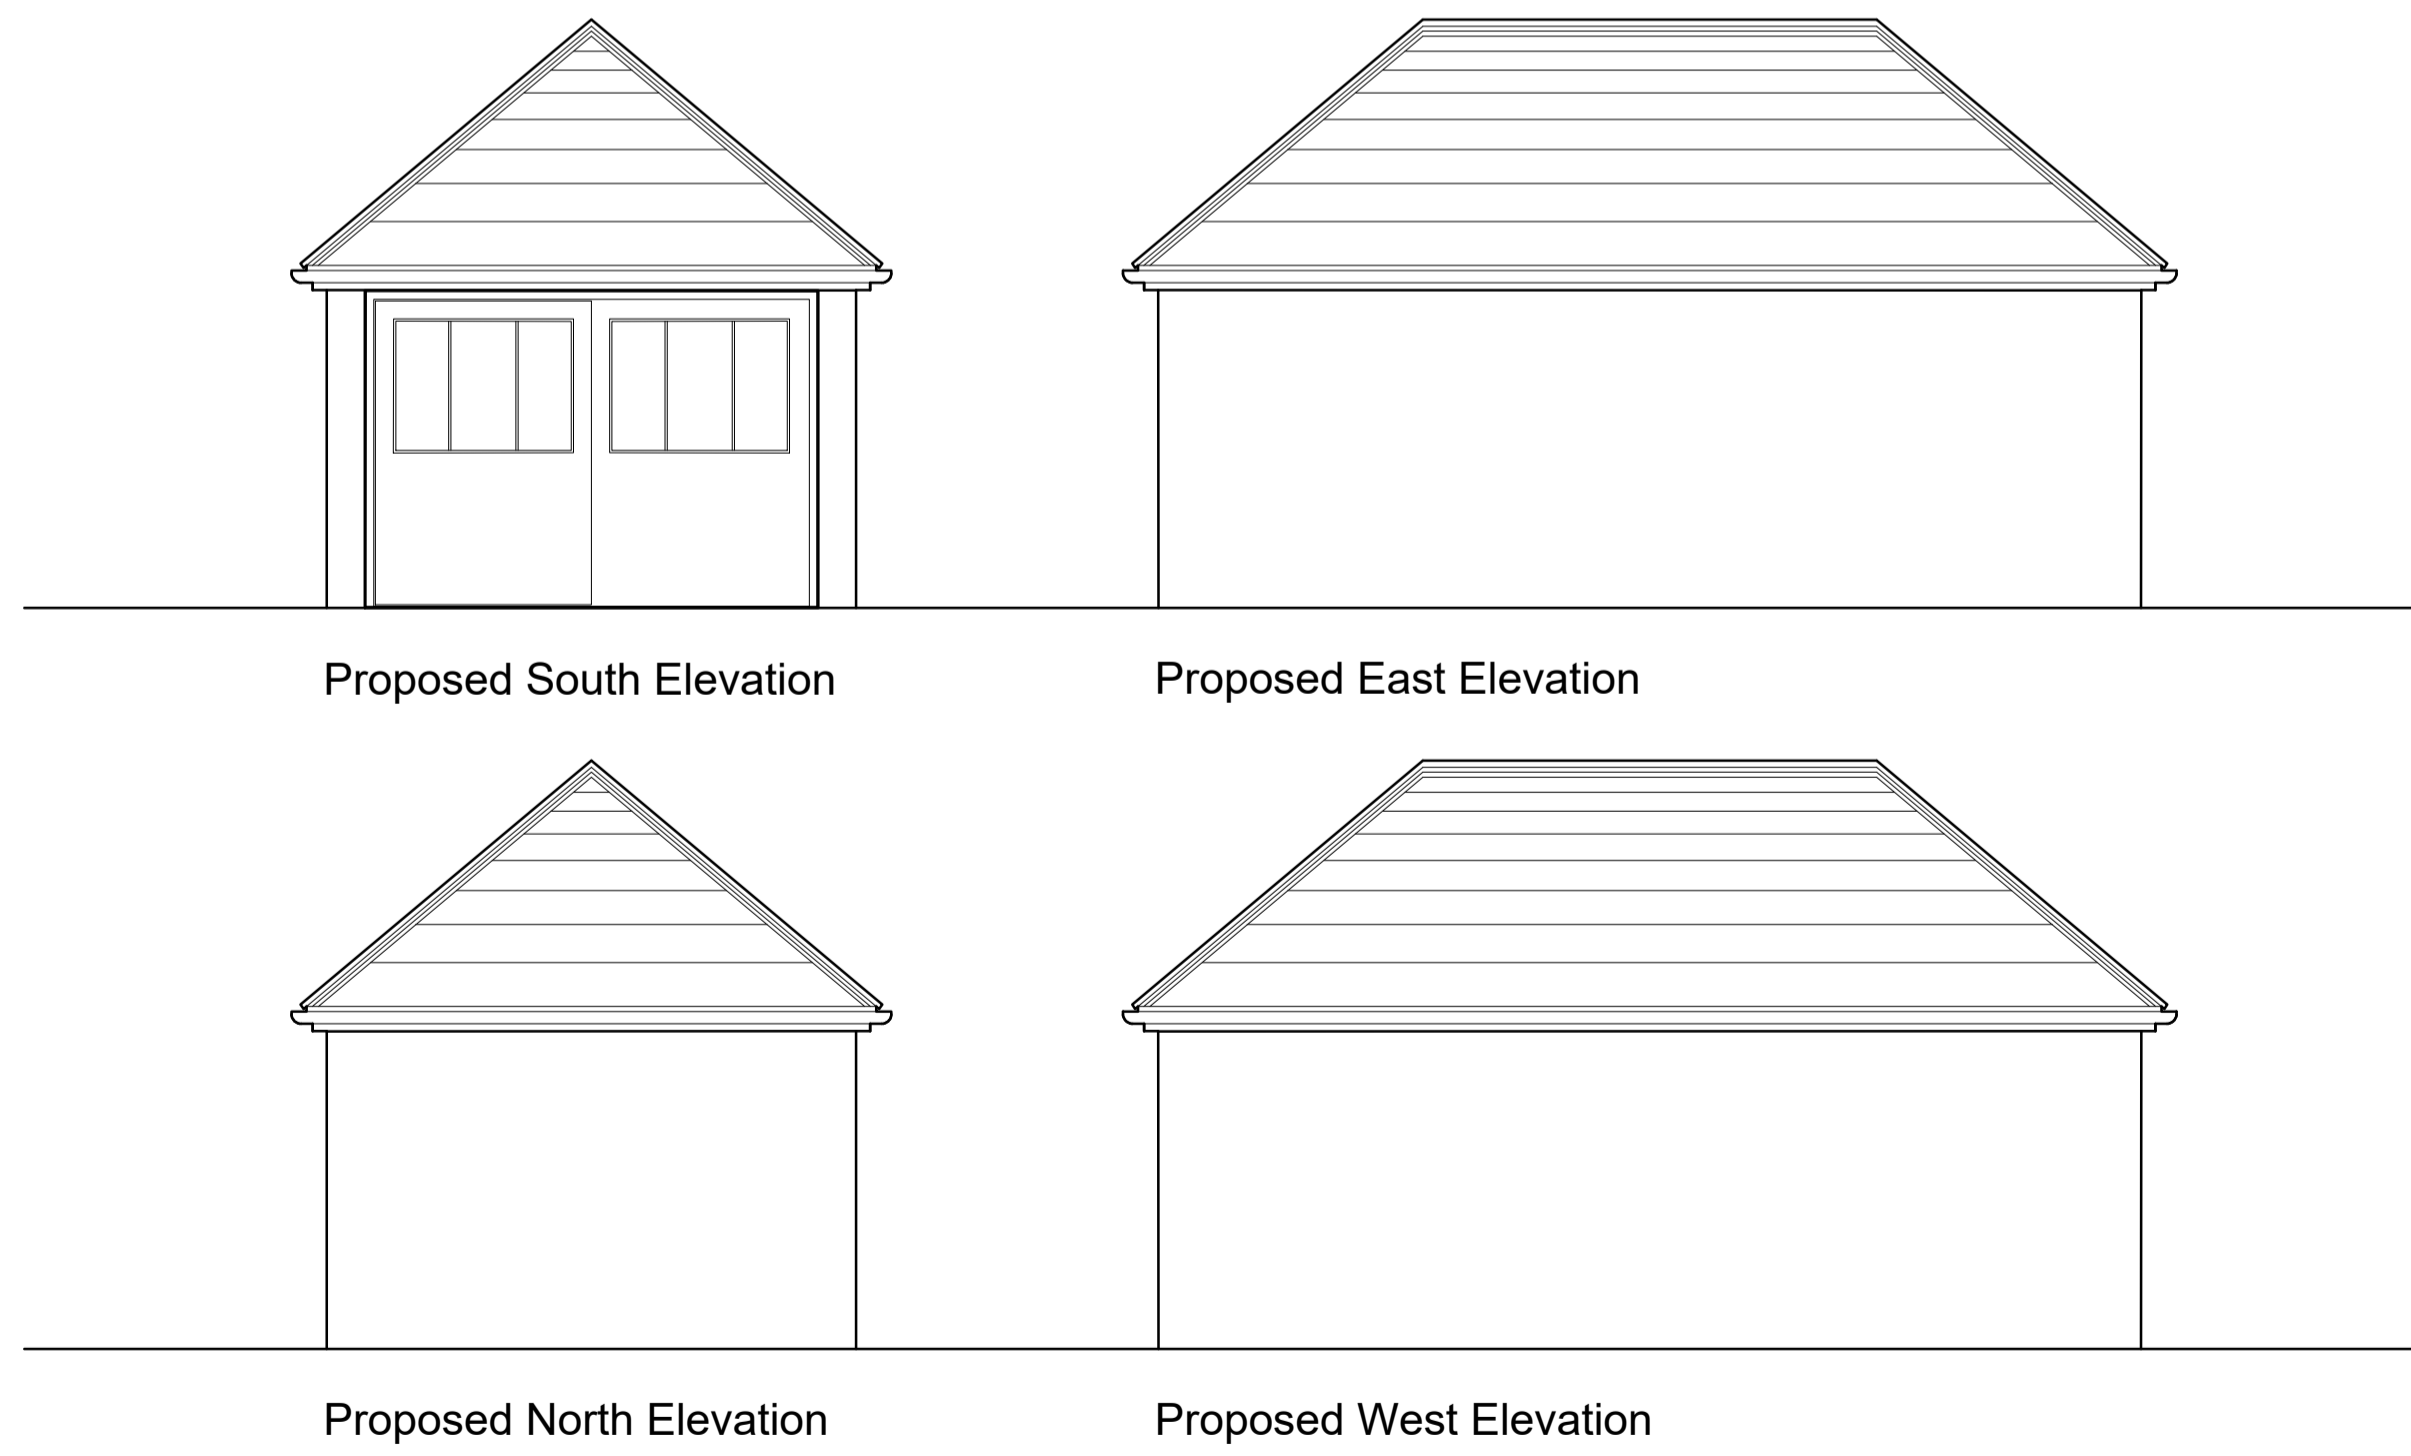

Existing Garage Layout

Proposed Garage Layout

Rev	Date	Revision Description	Drawn By	Approved By
-	01/01/23	Original Drawing	JB	JB

		
<small>6 Pioneer Court, Darlington, DL1 4WD t: 01325 464 111 e: studio@adgarchitects.co.uk w: www.adgarchitects.co.uk</small>		
Client <b>Mr and Mrs J Jones</b>		
Project Information <b>Proposed Extension to 15 Towthorpe Road, Haxby</b>		
Drawing Title <b>Existing and Proposed Garage Layouts</b>		
A1 Scale <b>1:50</b>	A3 Scale <b>1:100</b>	
Job Number <b>R.23.51</b>	Drawing Number <b>(00) 3</b>	Revision <b>-</b>
Drawing Issue <b>PLANNING</b>		