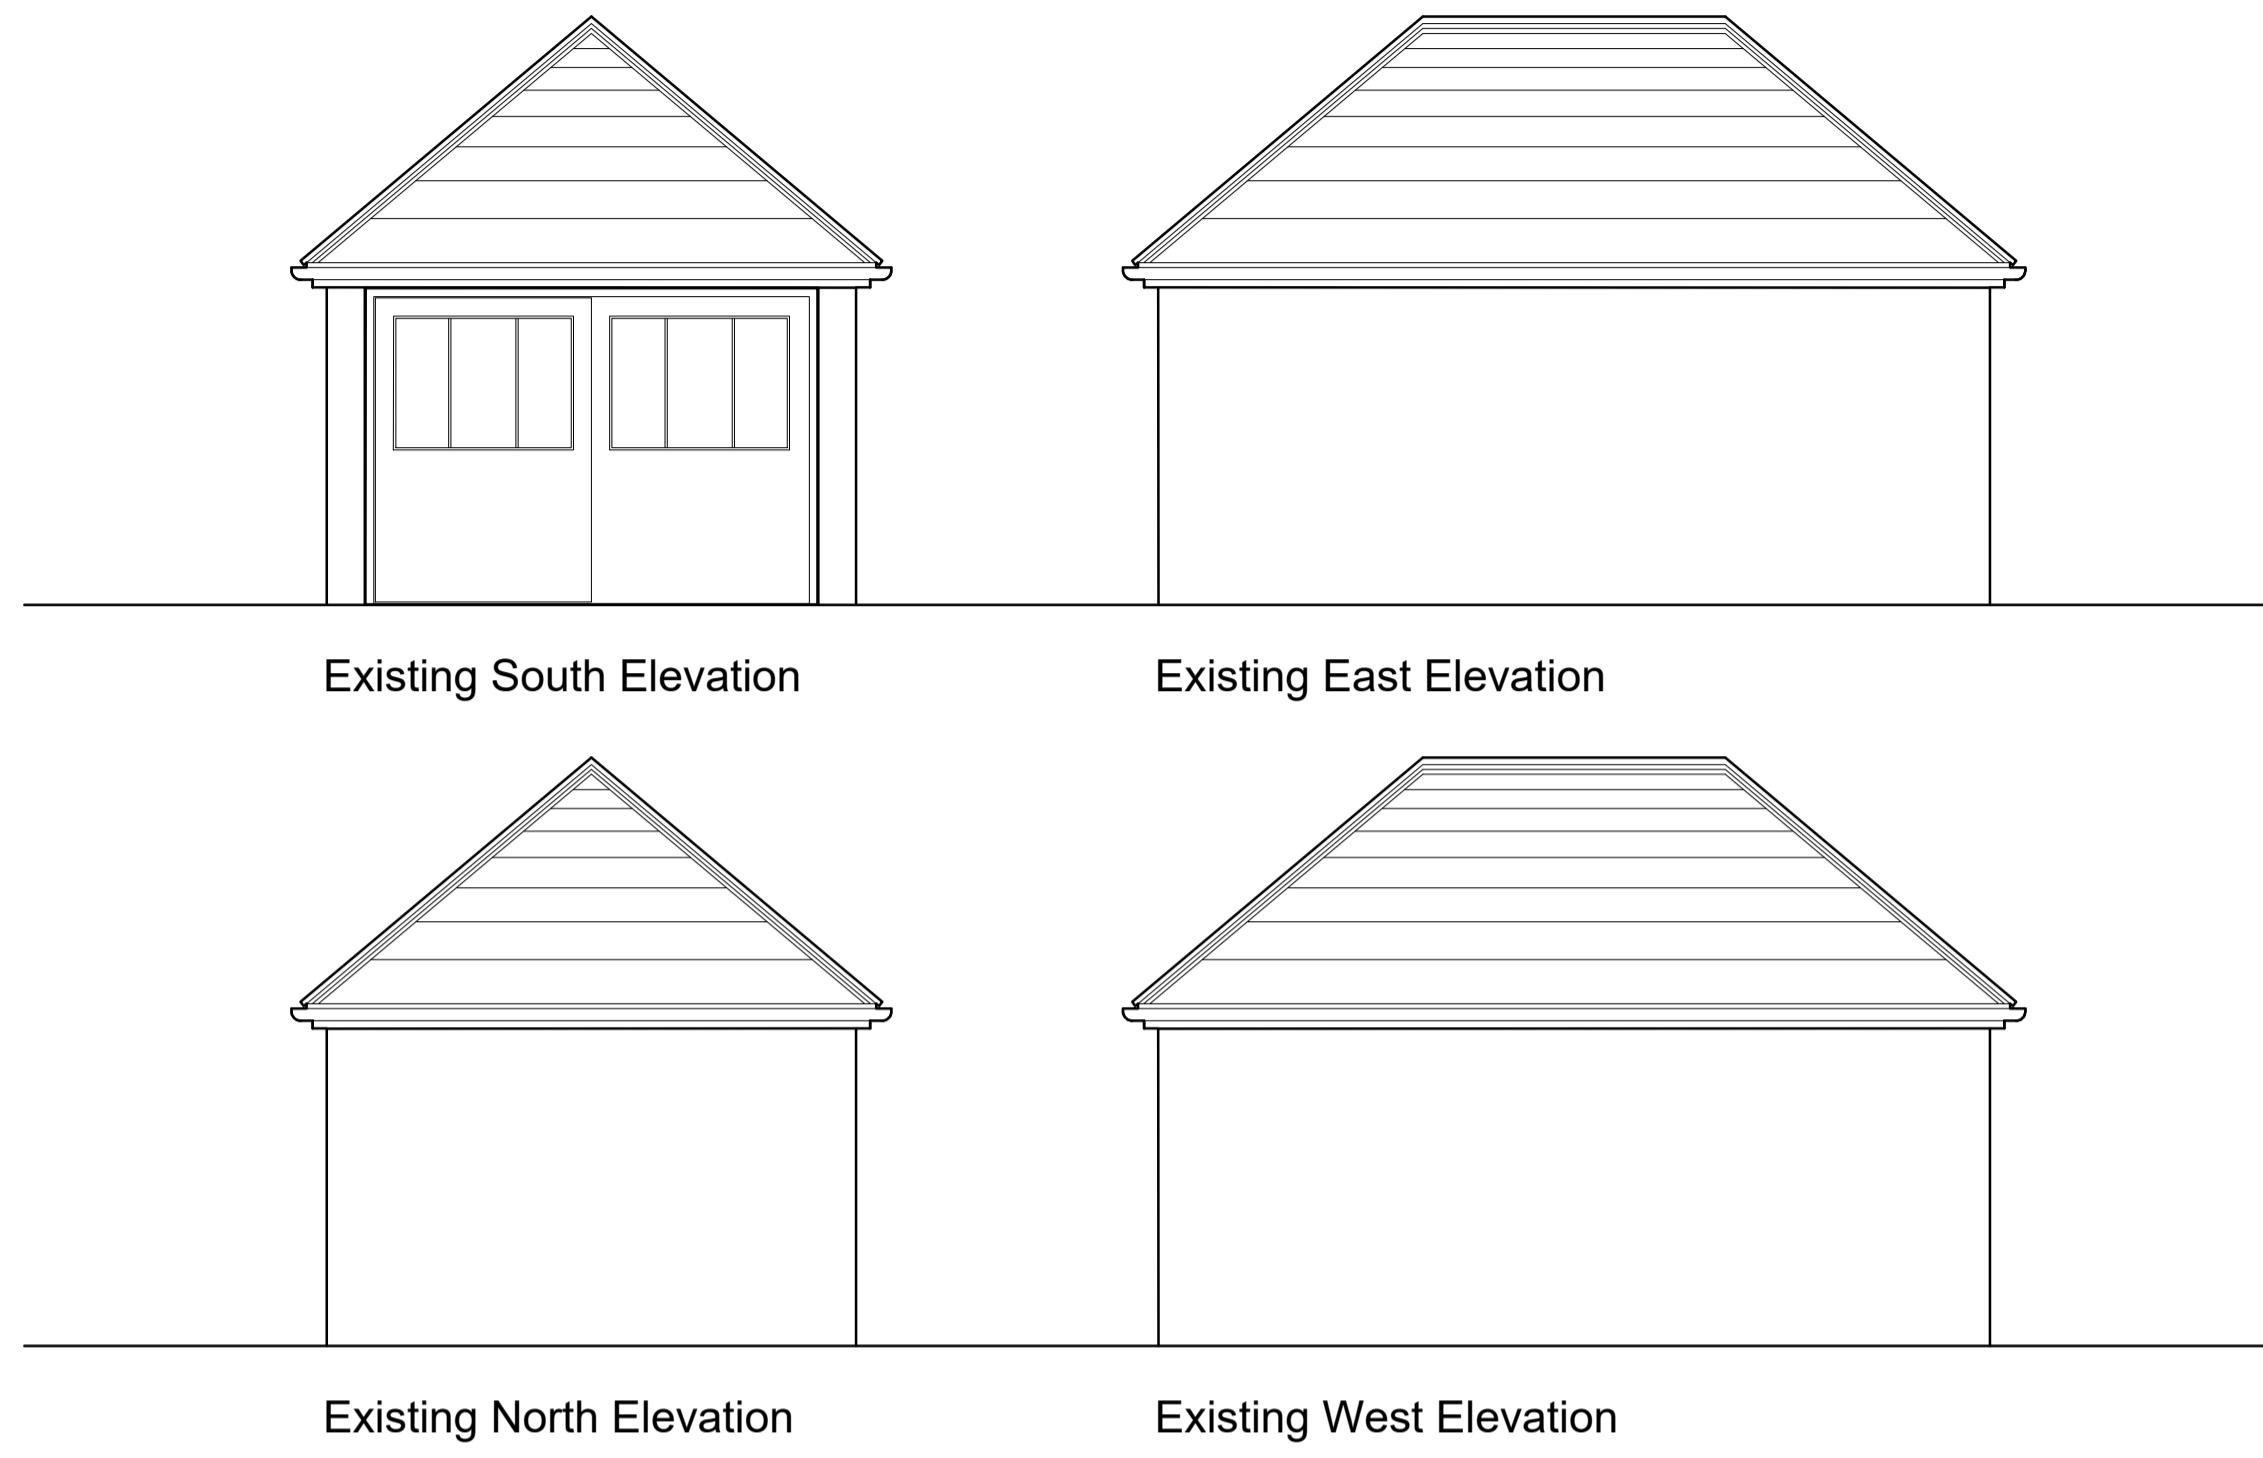

Existing Garage Layout

Proposed Garage Layout

Rev	Date	Revision Description	Drawn By	Approved By
-	01/01/23	Original Drawing	JB	JB

		
<small>6 Pioneer Court, Darlington, DL1 4WD t: 01325 464 111 e: studio@adgarchitects.co.uk w: www.adgarchitects.co.uk</small>		
Client <b>Mr and Mrs J Jones</b>		
Project Information <b>Proposed Extension to 15 Towthorpe Road, Haxby</b>		
Drawing Title <b>Existing and Proposed Garage Layouts</b>		
A1 Scale <b>1:50</b>	A3 Scale <b>1:100</b>	
Job Number <b>R.23.51</b>	Drawing Number <b>(00) 3</b>	Revision <b>-</b>
Drawing Issue <b>PLANNING</b>		