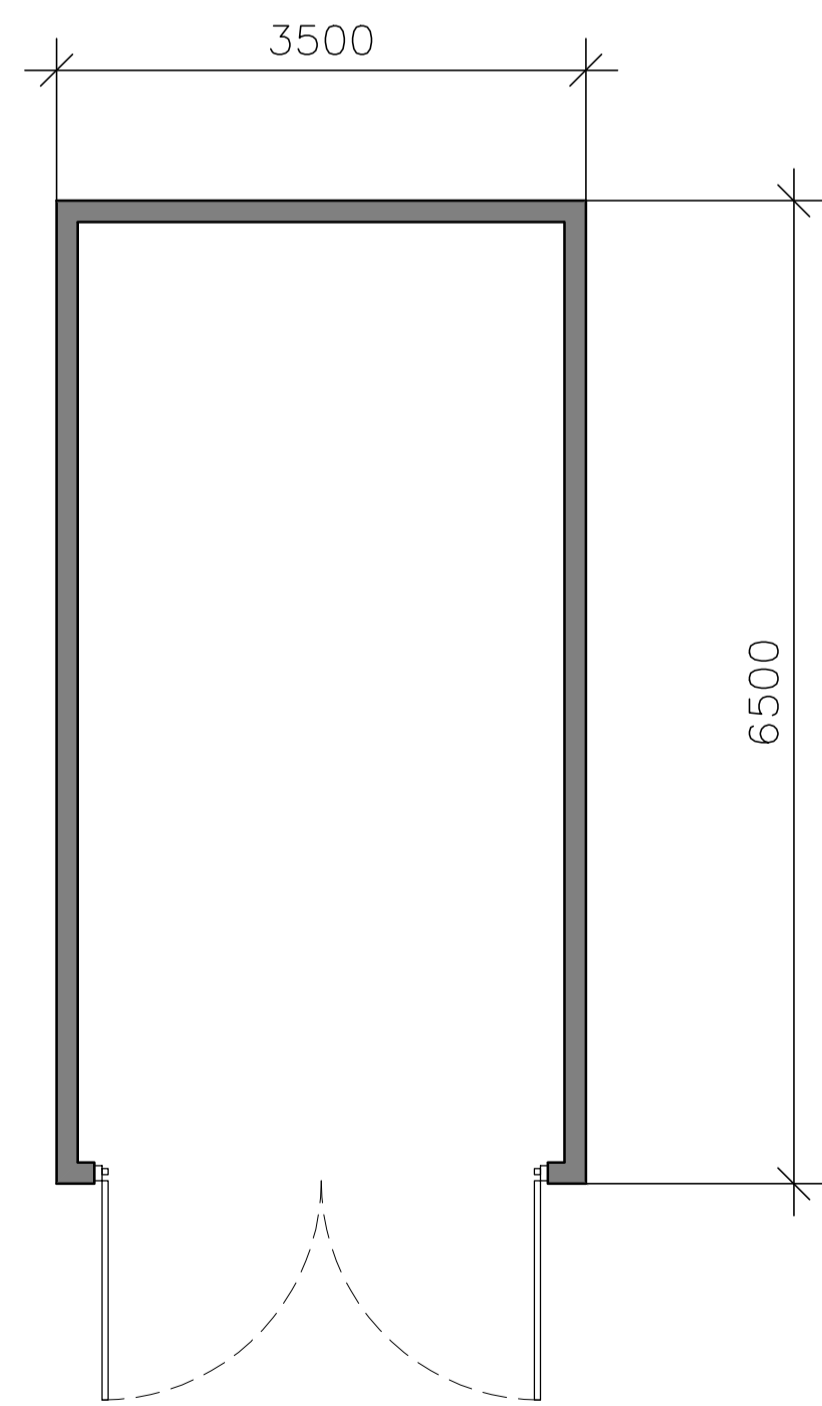

Existing Garage Layout

Proposed Garage Layout

Rev	Date	Revision Description	Drawn By	Approved By
-	01/01/23	Original Drawing	JB	JB

		
<small>6 Pioneer Court, Darlington, DL1 4WD t: 01325 464 111 e: studio@adgarchitects.co.uk w: www.adgarchitects.co.uk</small>		
Client <b>Mr and Mrs J Jones</b>		
Project Information <b>Proposed Extension to 15 Towthorpe Road, Haxby</b>		
Drawing Title <b>Existing and Proposed Garage Layouts</b>		
A1 Scale <b>1:50</b>	A3 Scale <b>1:100</b>	
Job Number <b>R.23.51</b>	Drawing Number <b>(00) 3</b>	Revision <b>-</b>
Drawing Issue <b>PLANNING</b>		