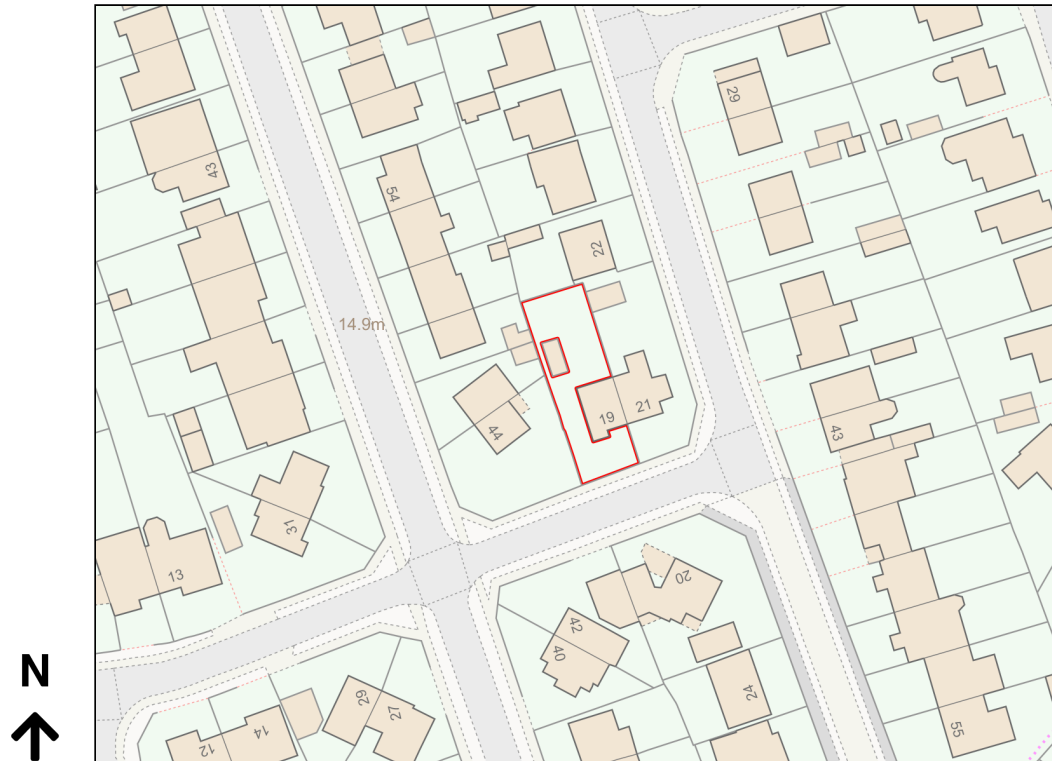

Location Plan

Site Address: 19, Baysdale Avenue, Osbaldwick, York, YO10 3NE

Date Produced: 03-Feb-2024

Scale: 1:1250 @A4

Planning Portal Reference: PP-12778564v1