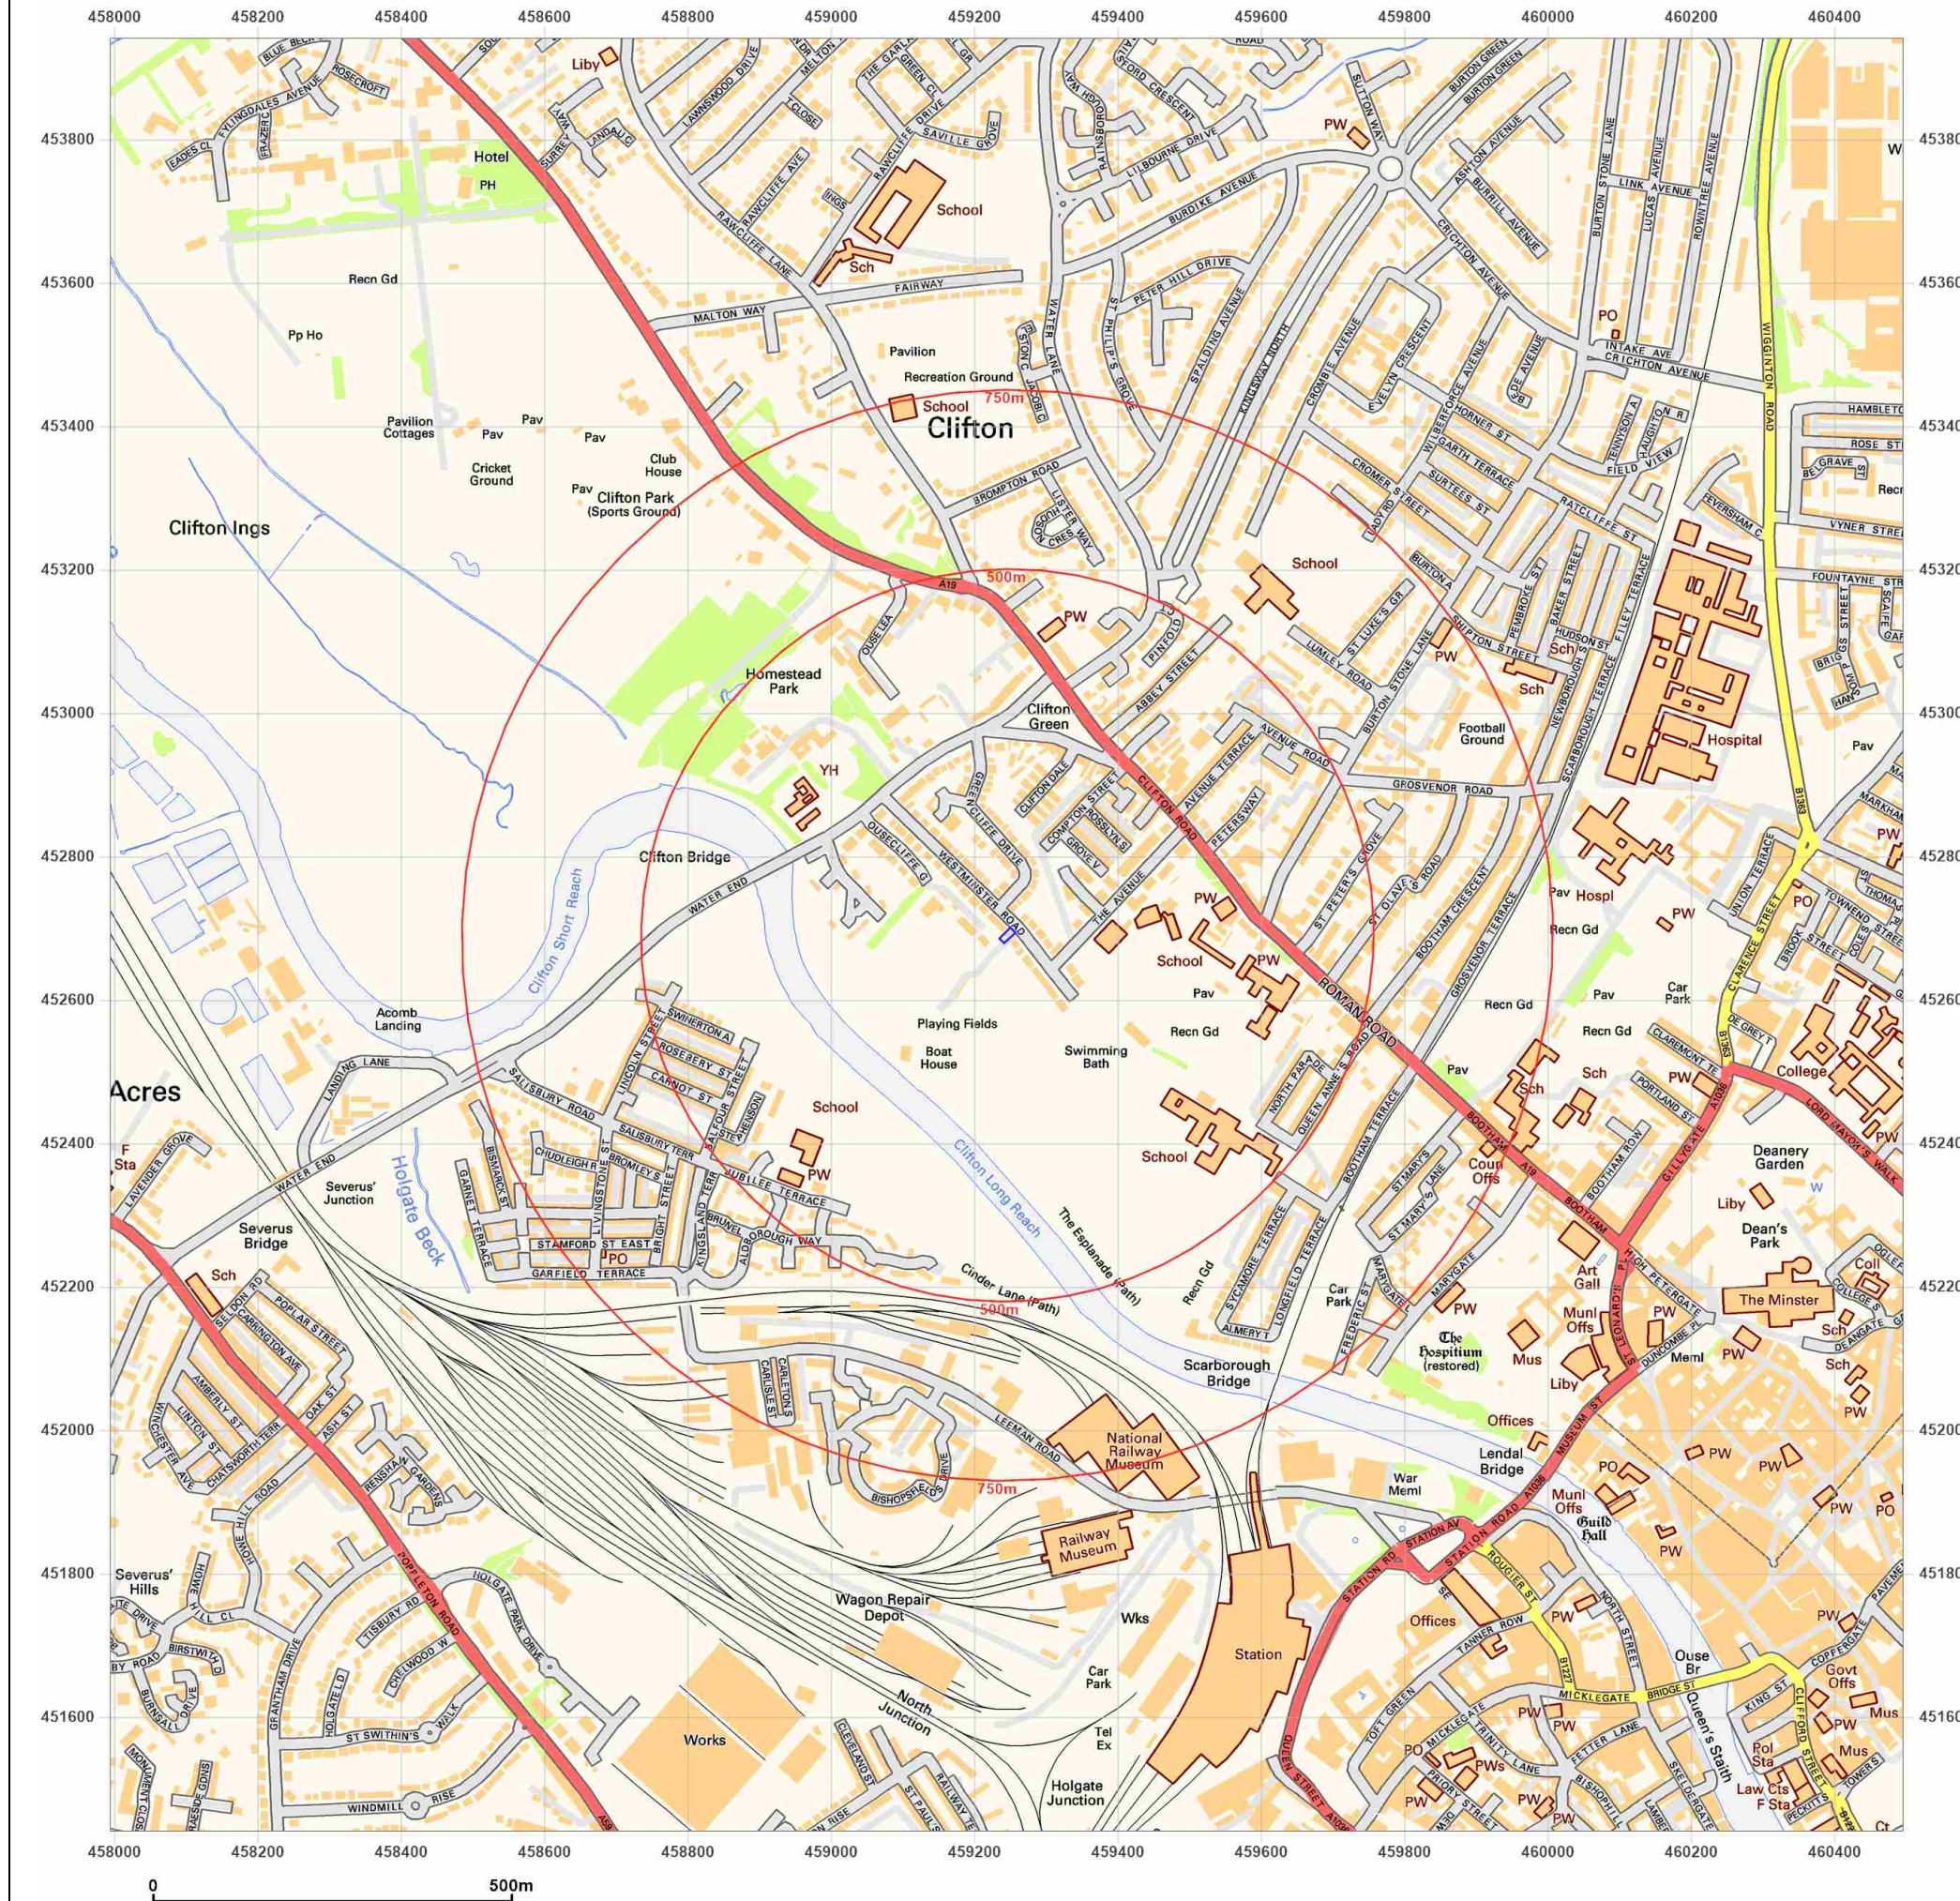

Site Details:

50 Westminster Road, York

Client Ref: EMS_922047_1143265
Report Ref: EMS-922047_1174822
Grid Ref: 459245, 452691

Map Name: National Grid

Map date: 2010

Scale: 1:10,000

Printed at: 1:10,000

Produced by
Groundsure Insights
www.groundsure.com

Supplied by:
www.emapsite.com
sales@emapsite.com

© Crown copyright and database rights 2019 Ordnance Survey 100035207

Production date: 31 January 2024

Map legend available at:
www.groundsure.com/sites/default/files/groundsure_legend.pdf