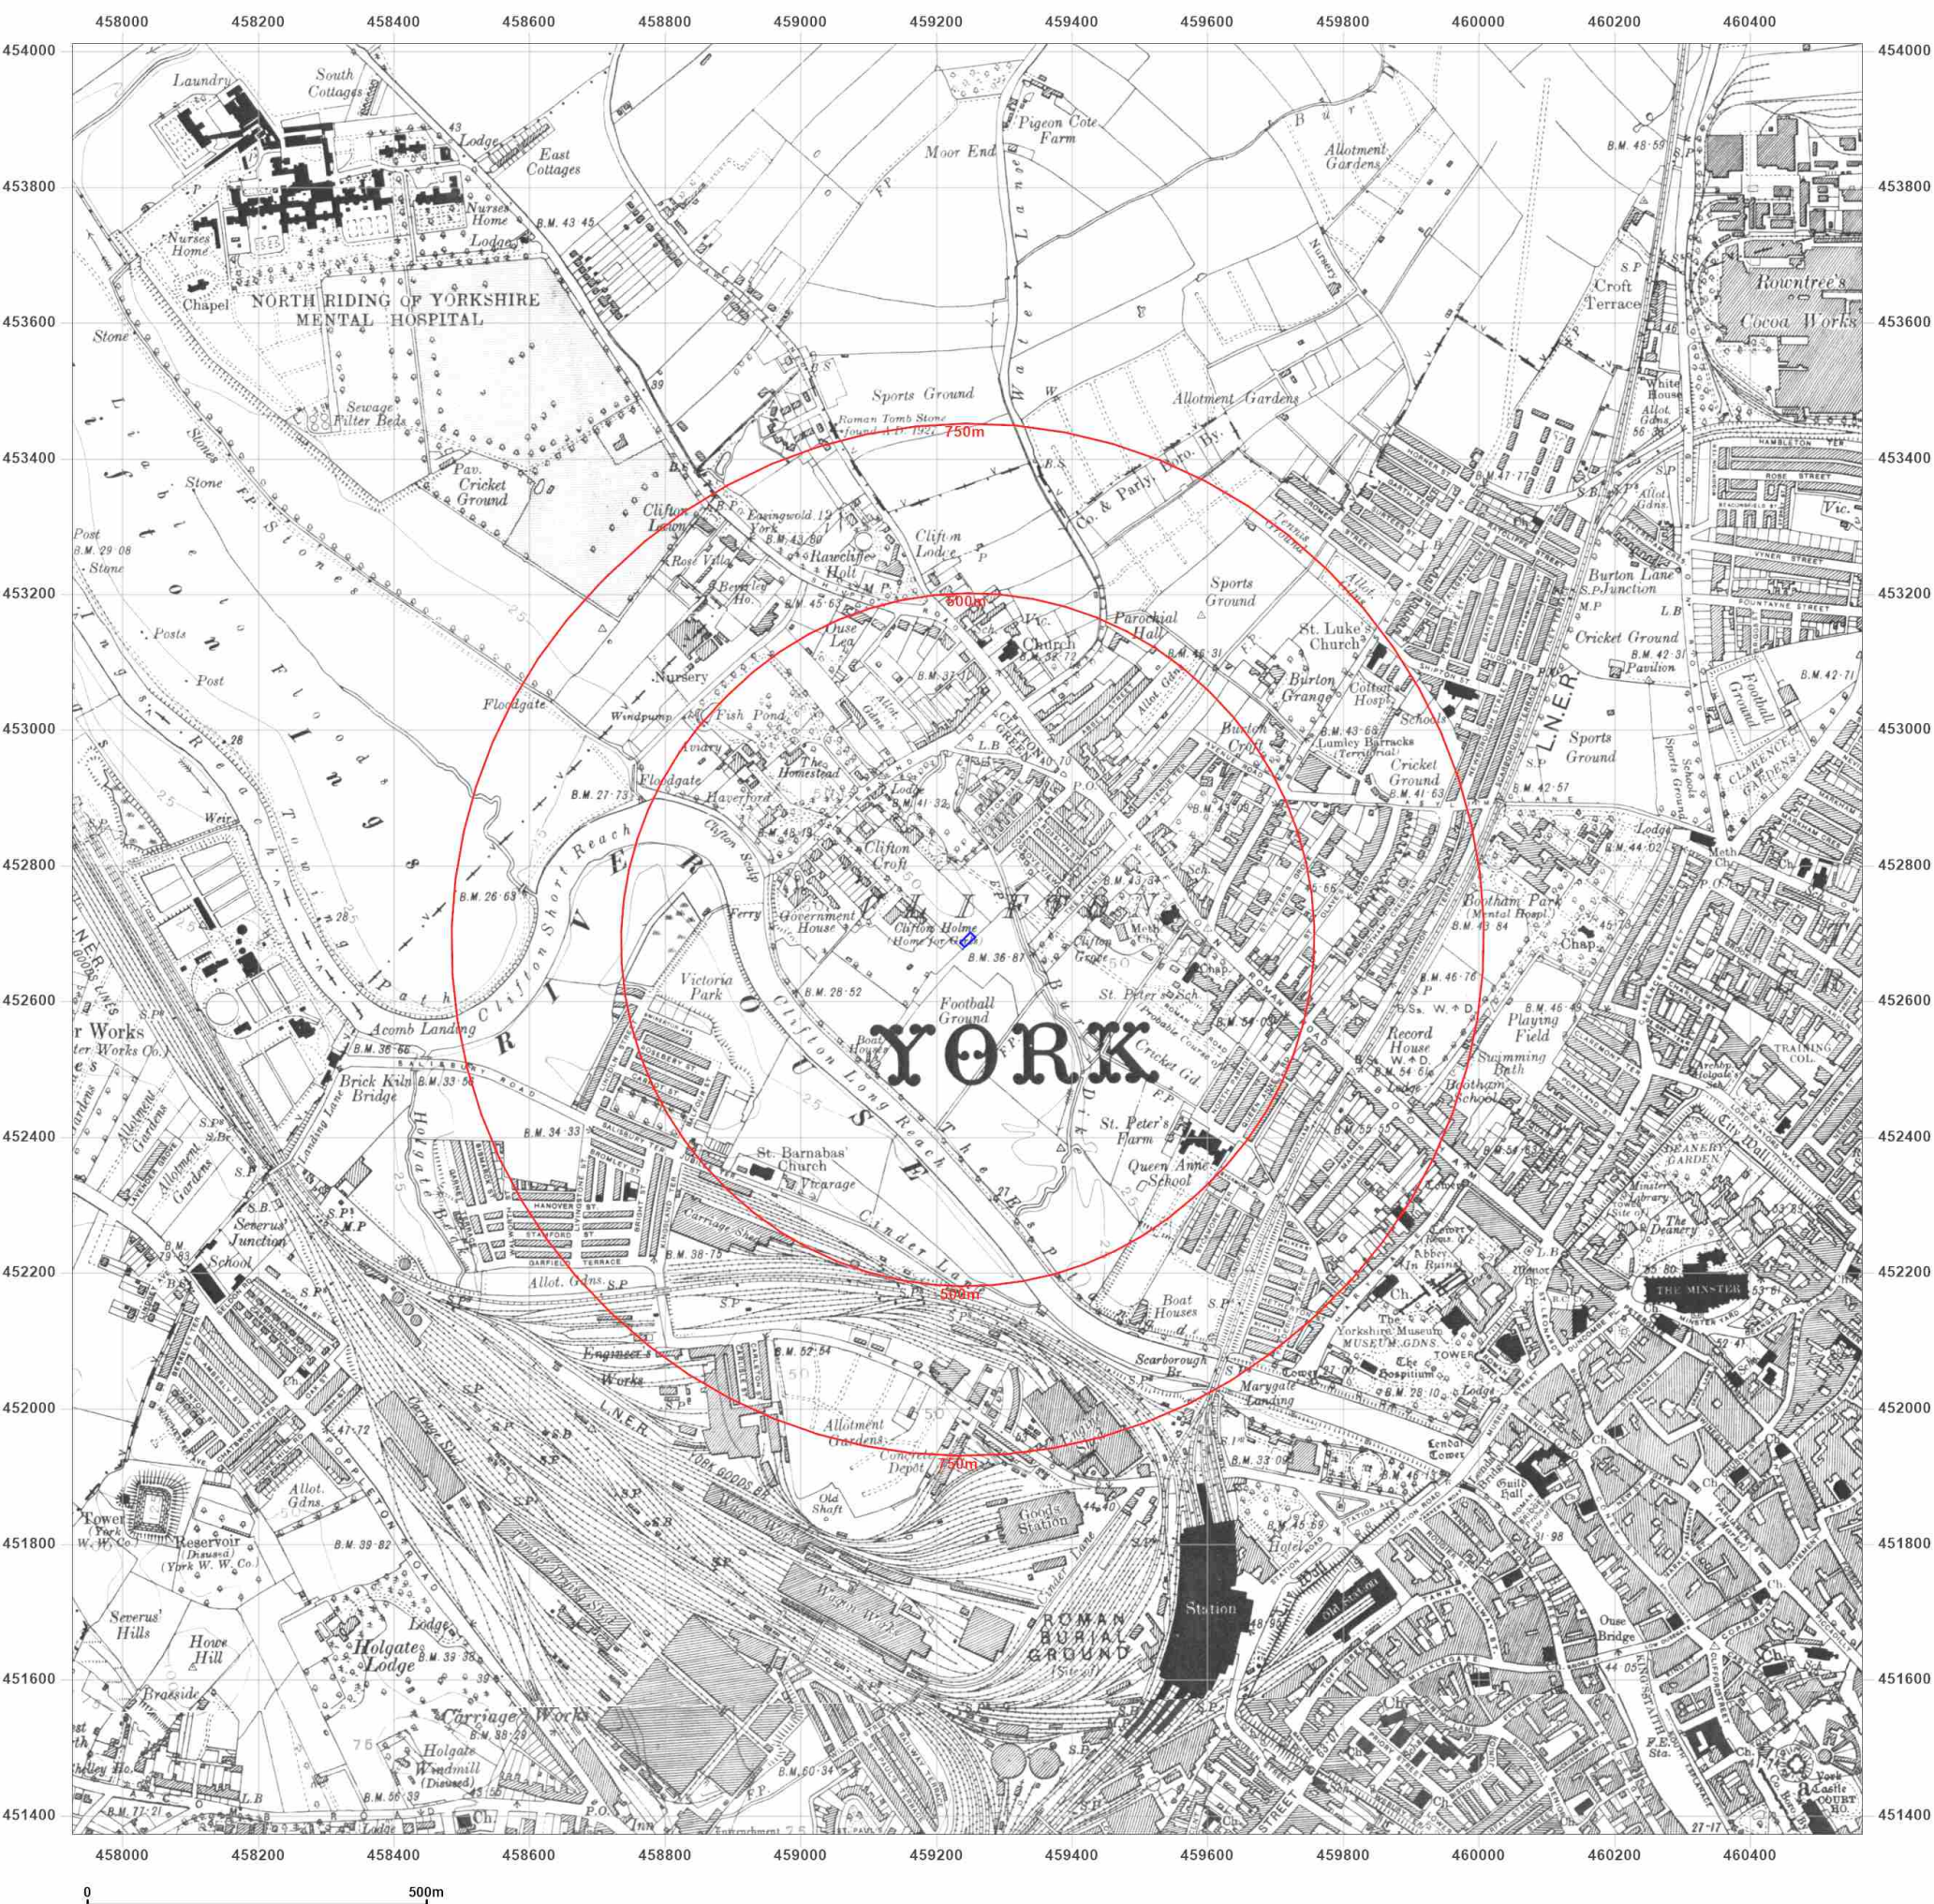

EMAPSITE™

Site Details:
50 Westminster Road, York

Client Ref: EMS_922047_1143265
Report Ref: EMS-922047_1174822
Grid Ref: 459245, 452691

Map Name: County Series
Map date: 1929-1932
Scale: 1:10,560
Printed at: 1:10,560

Surveyed 1851
Revised 1932
Edition N/A
Copyright N/A
Levelled N/A

Surveyed 1851
Revised 1929
Edition N/A
Copyright N/A
Levelled N/A

Produced by Groundsure Insights www.groundsure.com

Supplied by: www.emapsite.com
sales@emapsite.com