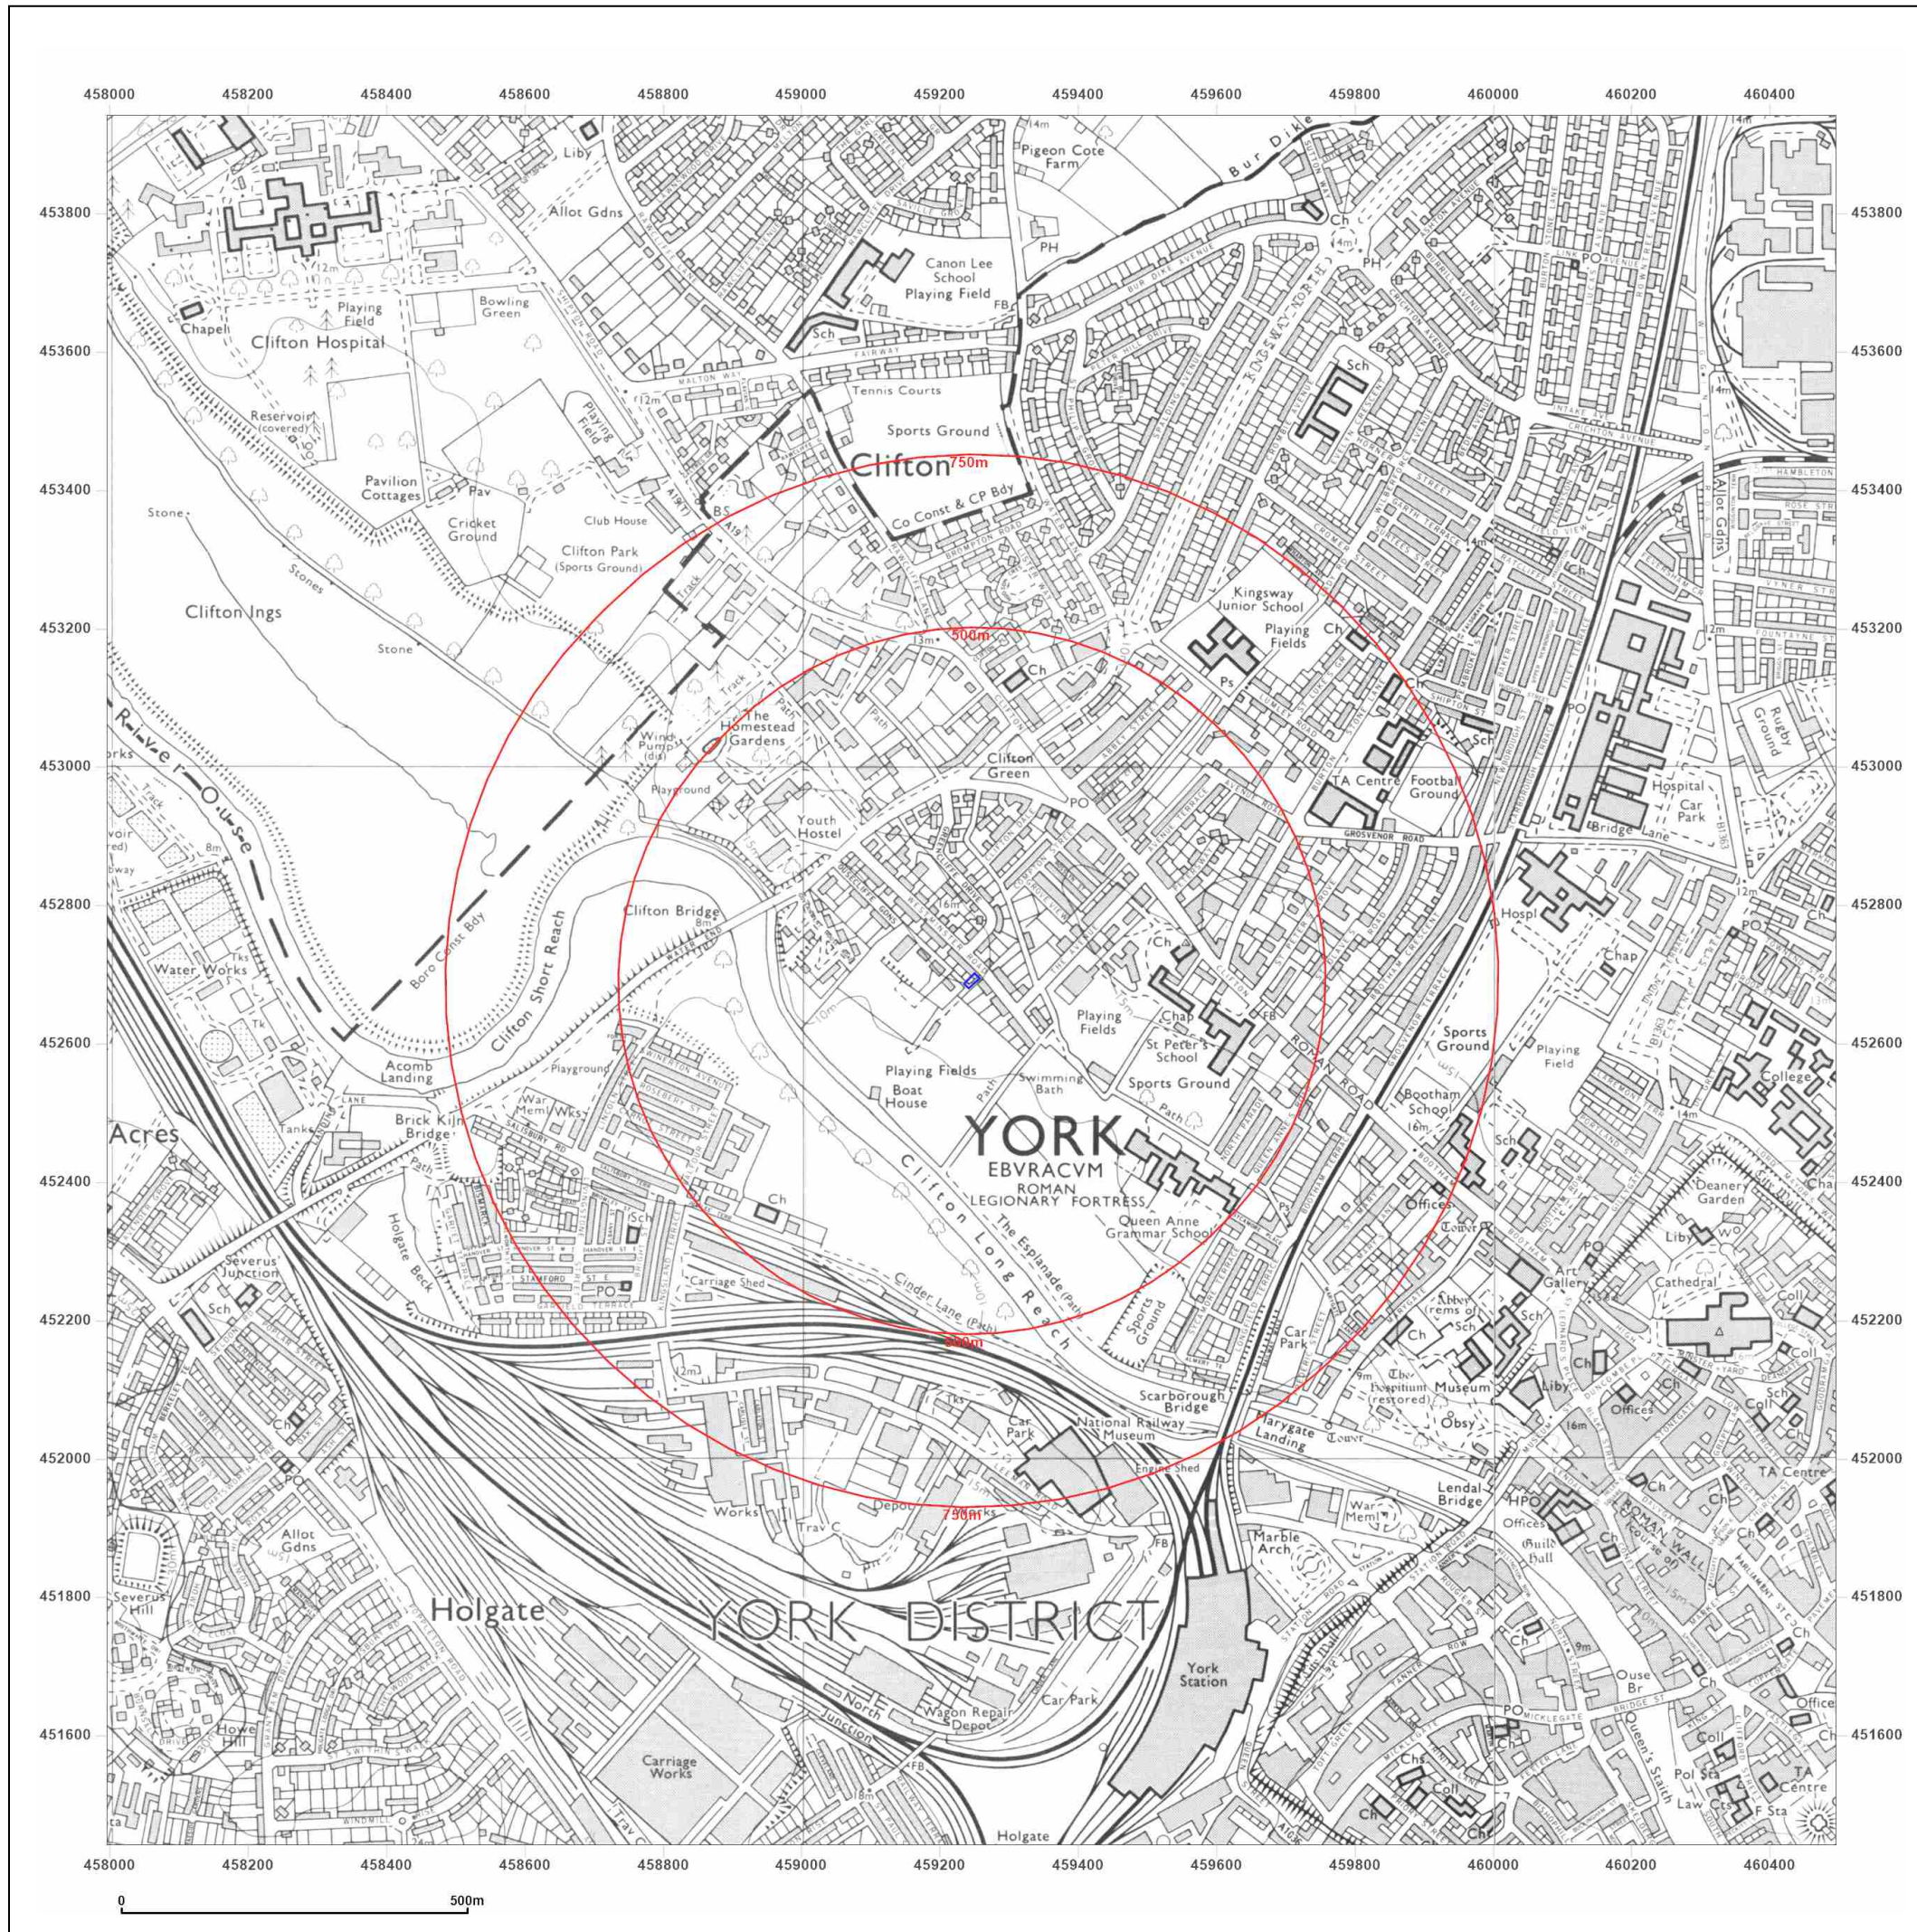

© Crown copyright and database rights 2019 Ordnance Survey 100035207

Production date: 31 January 2024

Map legend available at:
www.groundsure.com/sites/default/files/groundsure_legend.pdf

Site Details:

50 Westminster Road, York