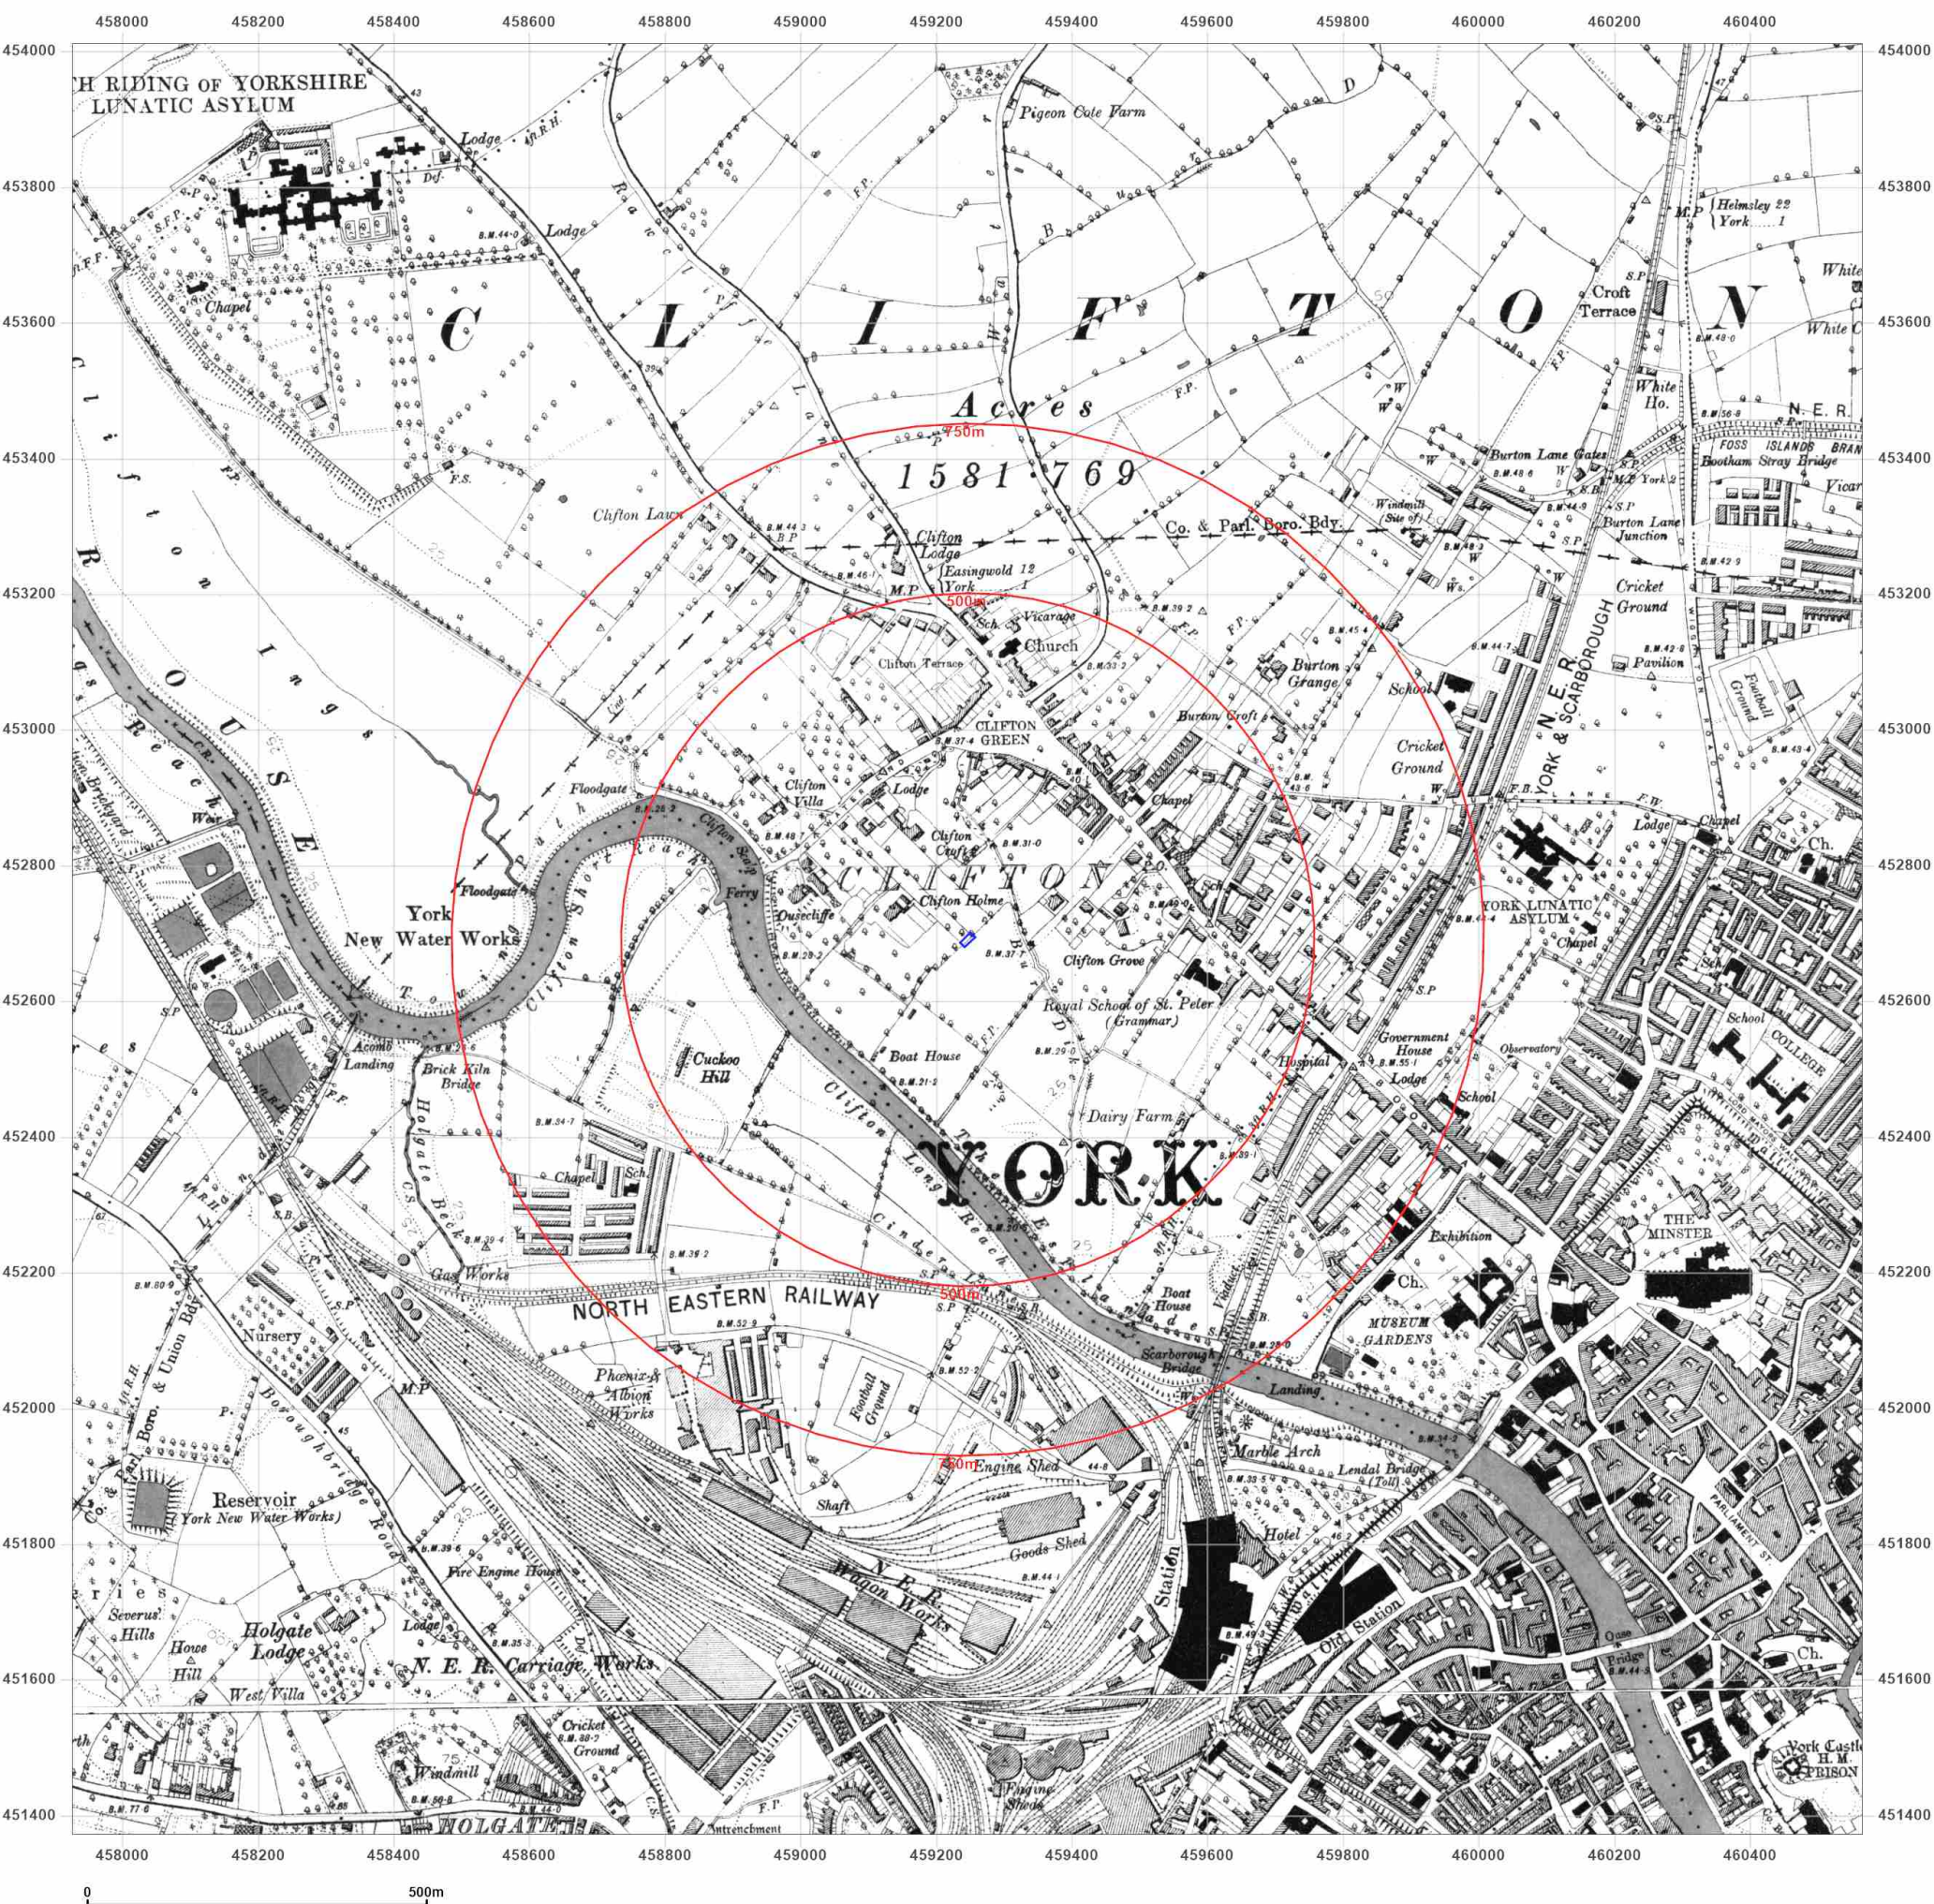

Site Details:

50 Westminster Road, York

Client Ref: EMS_922047_1143265
Report Ref: EMS-922047_1174822
Grid Ref: 459245, 452691

Map Name: County Series

Map date: 1853

Scale: 1:10,560

Printed at: 1:10,560

Surveyed 1852
 Revised N/A
 Edition 1853
 Copyright N/A
 Levelled N/A

Produced by
 Groundsure Insights
www.groundsure.com

Supplied by:
www.emapsite.com
sales@emapsite.com

© Crown copyright and database rights 2019 Ordnance Survey 100035207

Production date: 31 January 2024

Map legend available at:
www.groundsure.com/sites/default/files/groundsure_legend.pdf

© Crown copyright and database rights 2019 Ordnance Survey 100035207

Production date: 31 January 2024

Map legend available at:
www.groundsure.com/sites/default/files/groundsure_legend.pdf

Site Details:

50 Westminster Road, York

Map Name: County Series
Map date: 1929-1932
Scale: 1:10,560
Printed at: 1:10,560

Surveyed 1851
 Revised 1932
 Edition N/A
 Copyright N/A
 Levelled N/A

Surveyed 1851
 Revised 1929
 Edition N/A
 Copyright N/A
 Levelled N/A