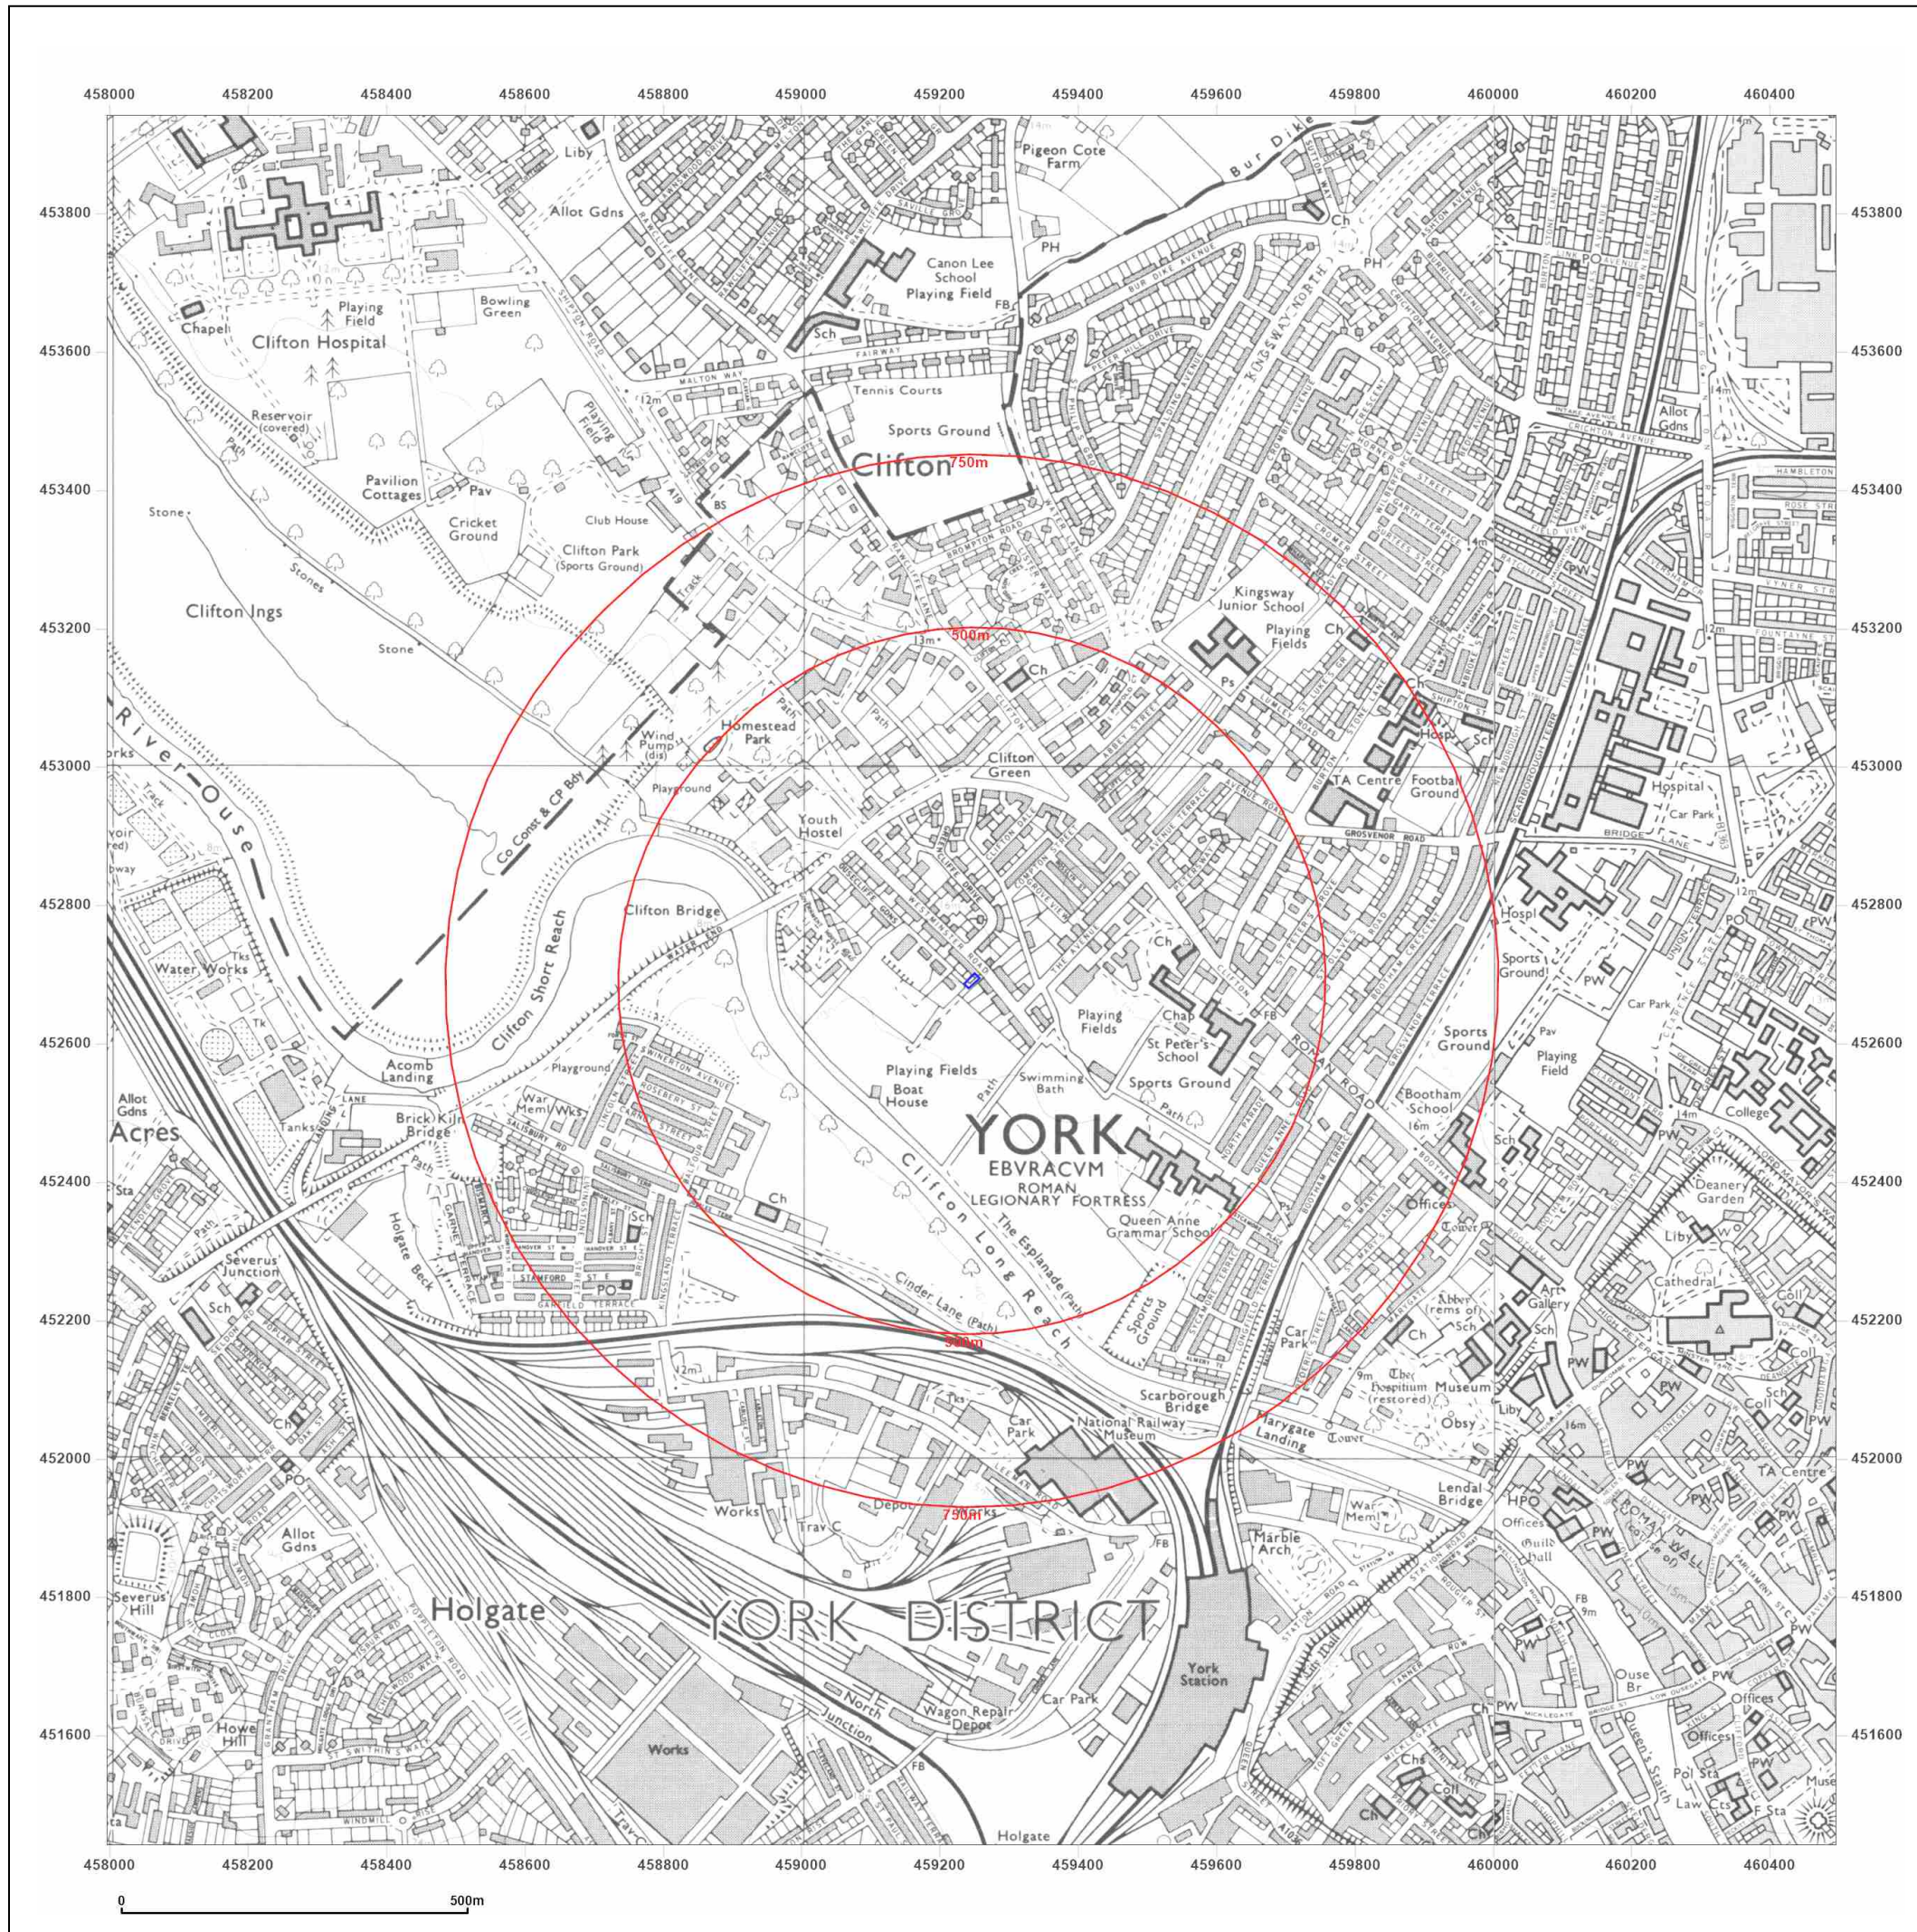

Site Details:

50 Westminster Road, York

Client Ref: EMS_922047_1143265
Report Ref: EMS-922047_1174822
Grid Ref: 459245, 452691

Map Name: National Grid

Map date: 1990-1991

Scale: 1:10,000

Printed at: 1:10,000

Surveyed 1983
Revised 1991
Edition N/A
Copyright N/A
Levelled N/A

Surveyed 1989
Revised 1990
Edition N/A
Copyright N/A
Levelled N/A

Produced by
Groundsure Insights
www.groundsure.com

Supplied by:
www.emapsite.com
sales@emapsite.com

© Crown copyright and database rights 2019 Ordnance Survey 100035207

Production date: 31 January 2024

Map legend available at:
www.groundsure.com/sites/default/files/groundsure_legend.pdf