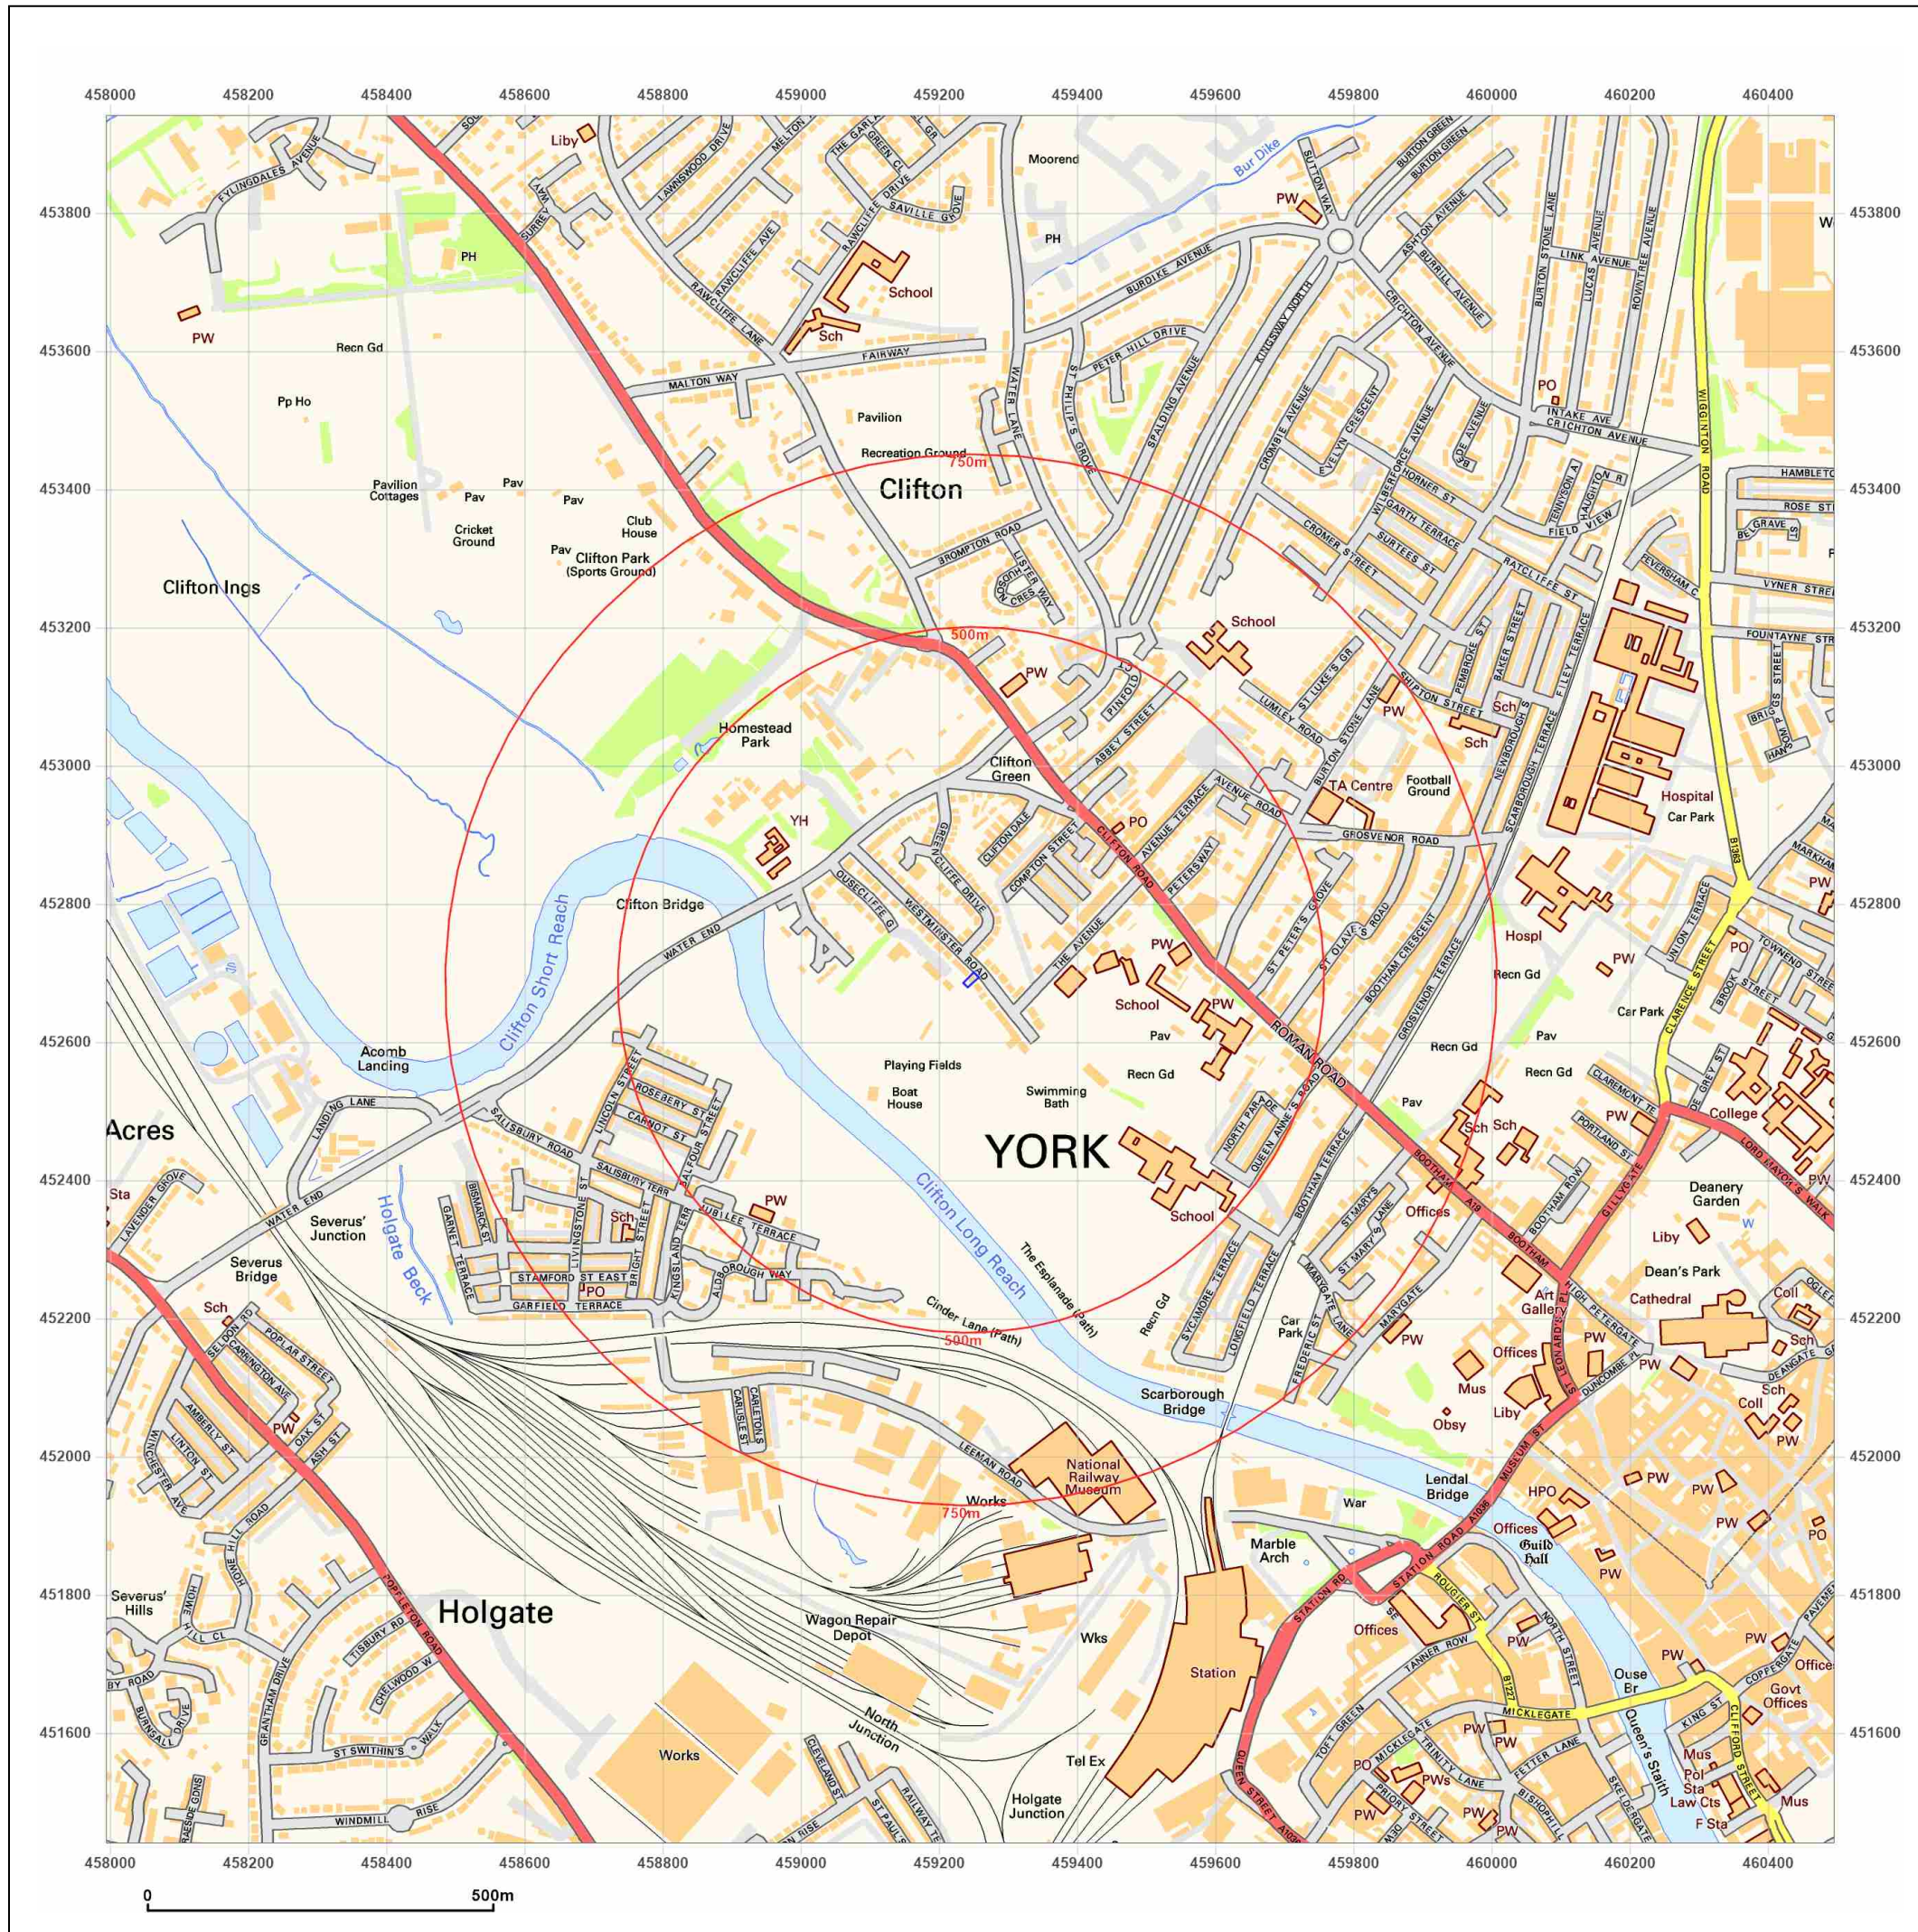

Site Details:

50 Westminster Road, York

Client Ref: EMS_922047_1143265
Report Ref: EMS-922047_1174822
Grid Ref: 459245, 452691

Map Name: National Grid

Map date: 2001

Scale: 1:10,000

Printed at: 1:10,000

Produced by
Groundsure Insights
www.groundsure.com

Supplied by:
www.emapsite.com
sales@emapsite.com

© Crown copyright and database rights 2019 Ordnance Survey 100035207

Production date: 31 January 2024

Map legend available at:
www.groundsure.com/sites/default/files/groundsure_legend.pdf