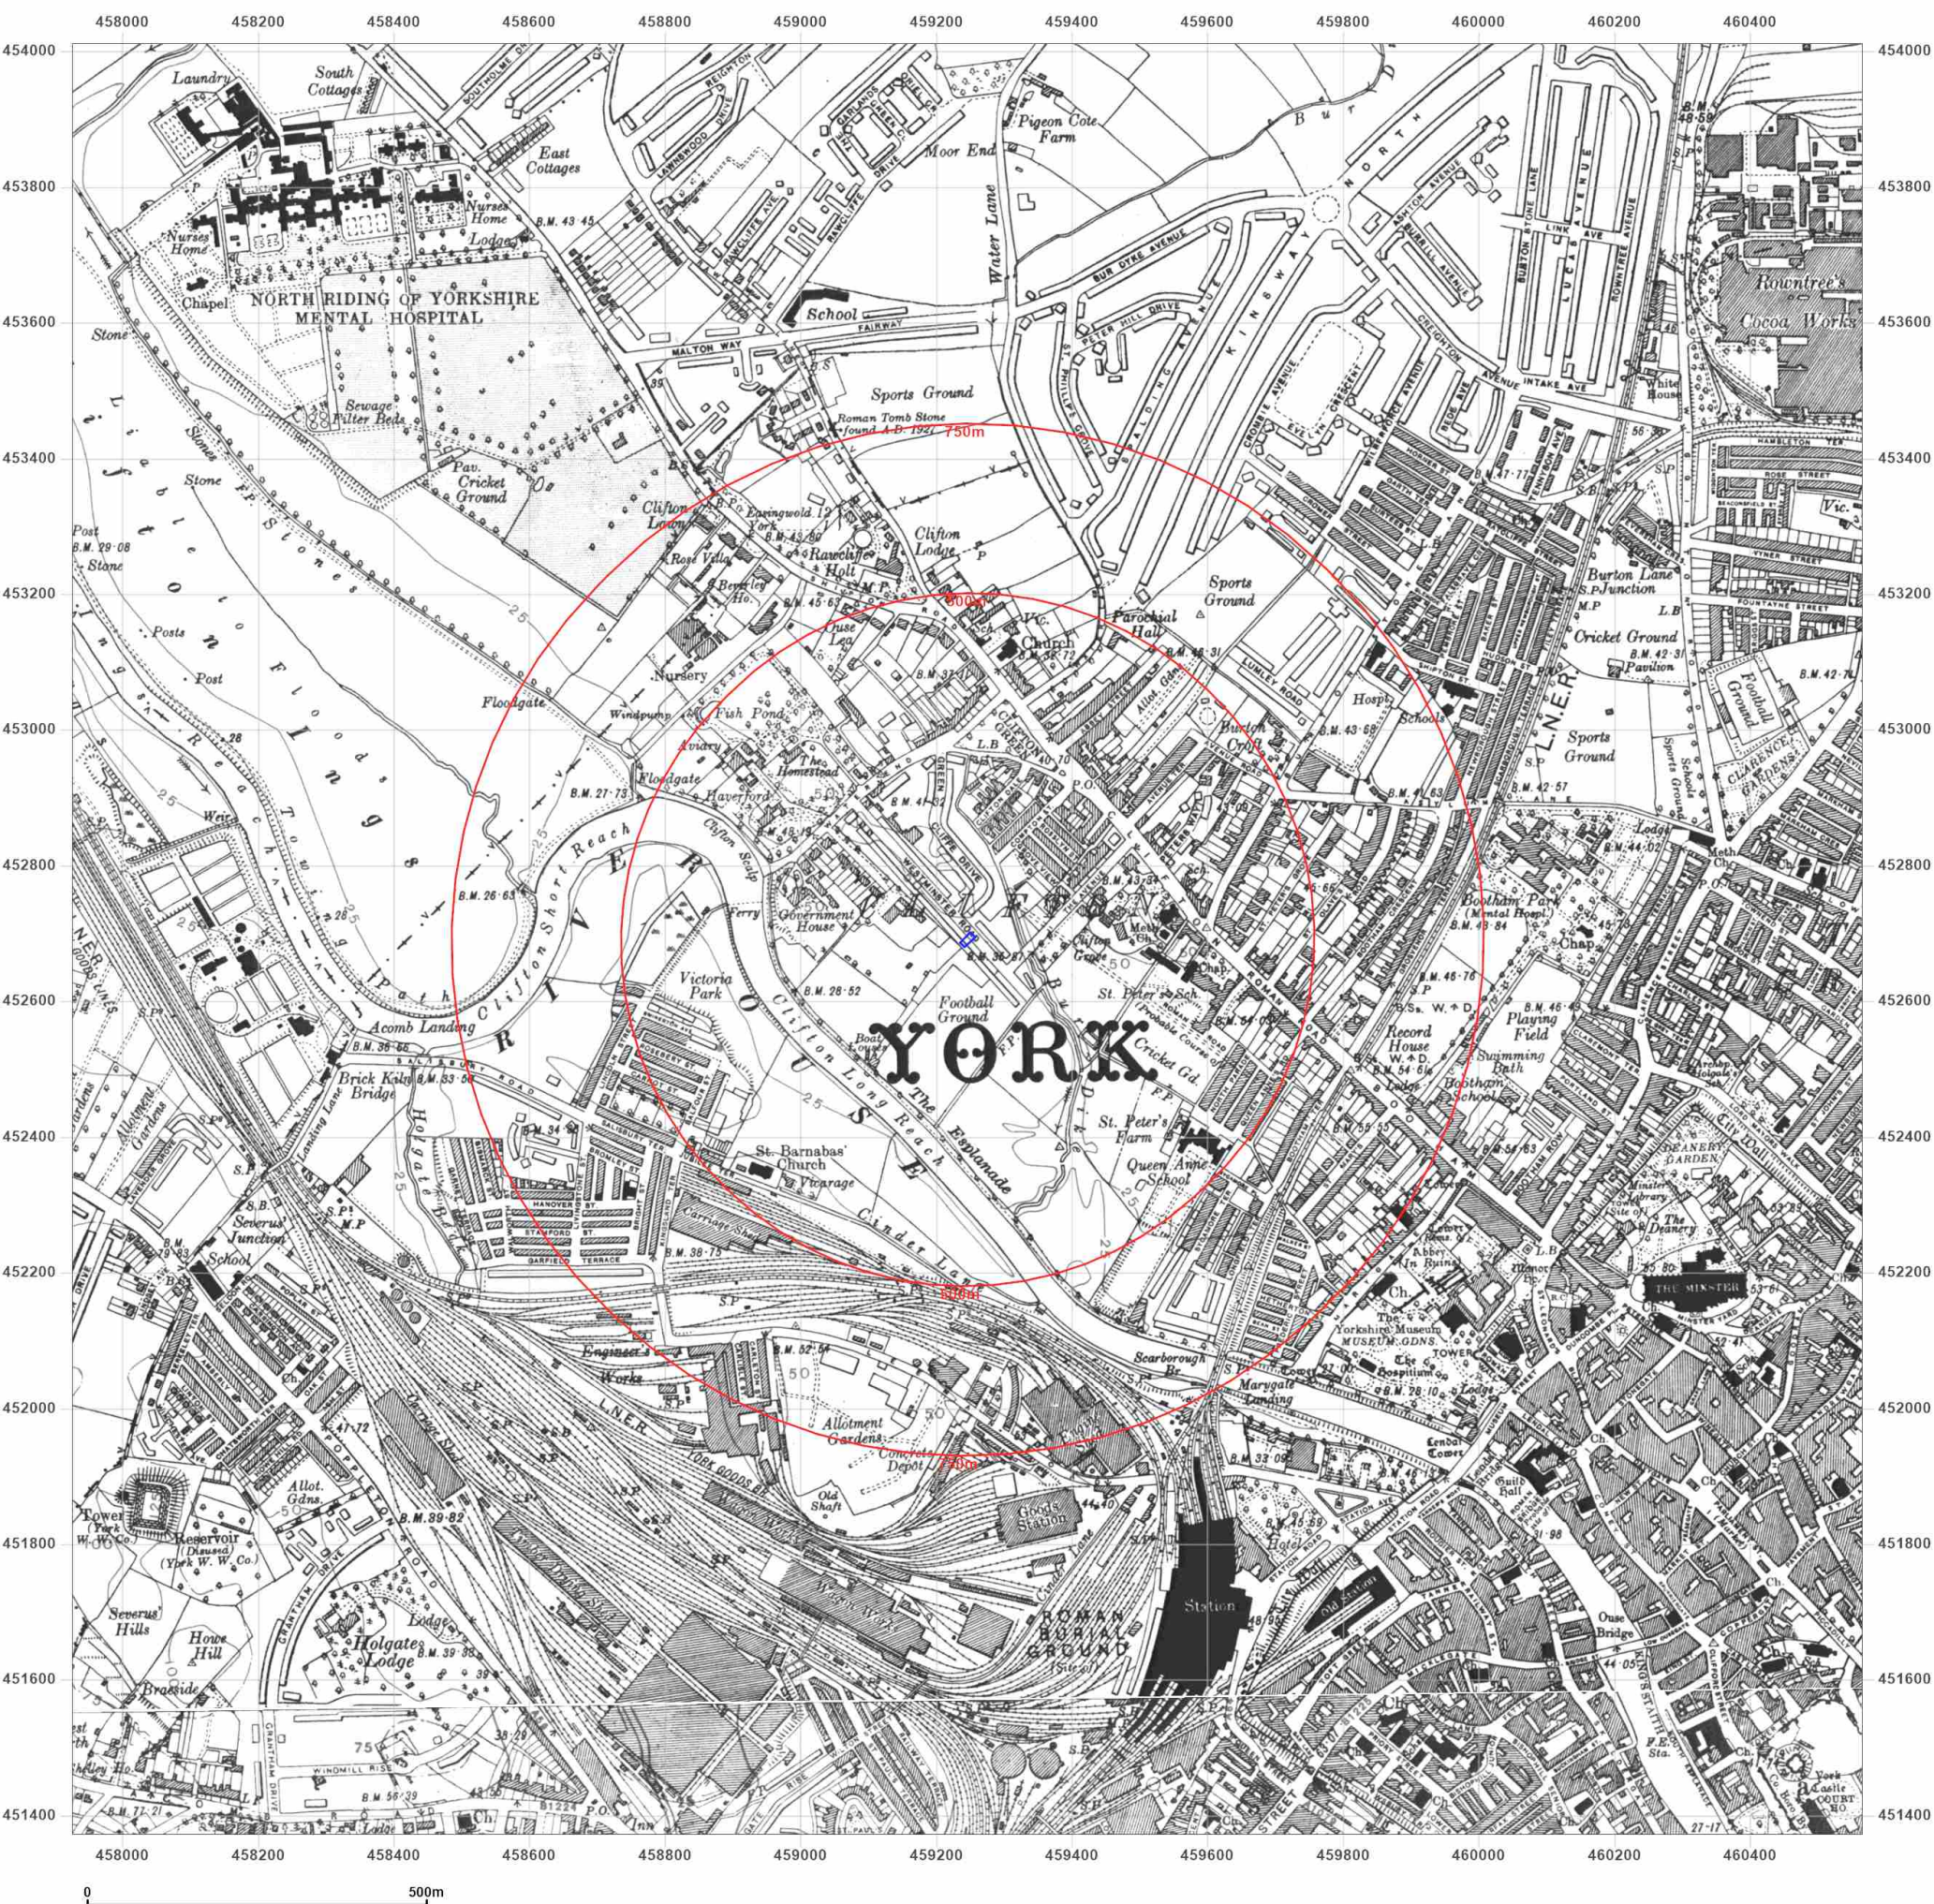

EMAPSITE™

Site Details:

50 Westminster Road, York

Client Ref: EMS_922047_1143265
Report Ref: EMS-922047_1174822
Grid Ref: 459245, 452691

Map Name: County Series

Map date: 1938

Scale: 1:10,560

Printed at: 1:10,560

Surveyed 1851
Revised 1929
Edition N/A
Copyright N/A
Levelled N/A

Surveyed 1851
Revised 1938
Edition 1938
Copyright N/A
Levelled N/A

Produced by
Groundsure Insights
www.groundsure.com

Supplied by:
www.emapsite.com
sales@emapsite.com

© Crown copyright and database rights 2019 Ordnance Survey 100035207

Production date: 31 January 2024

Map legend available at:
www.groundsure.com/sites/default/files/groundsure_legend.pdf