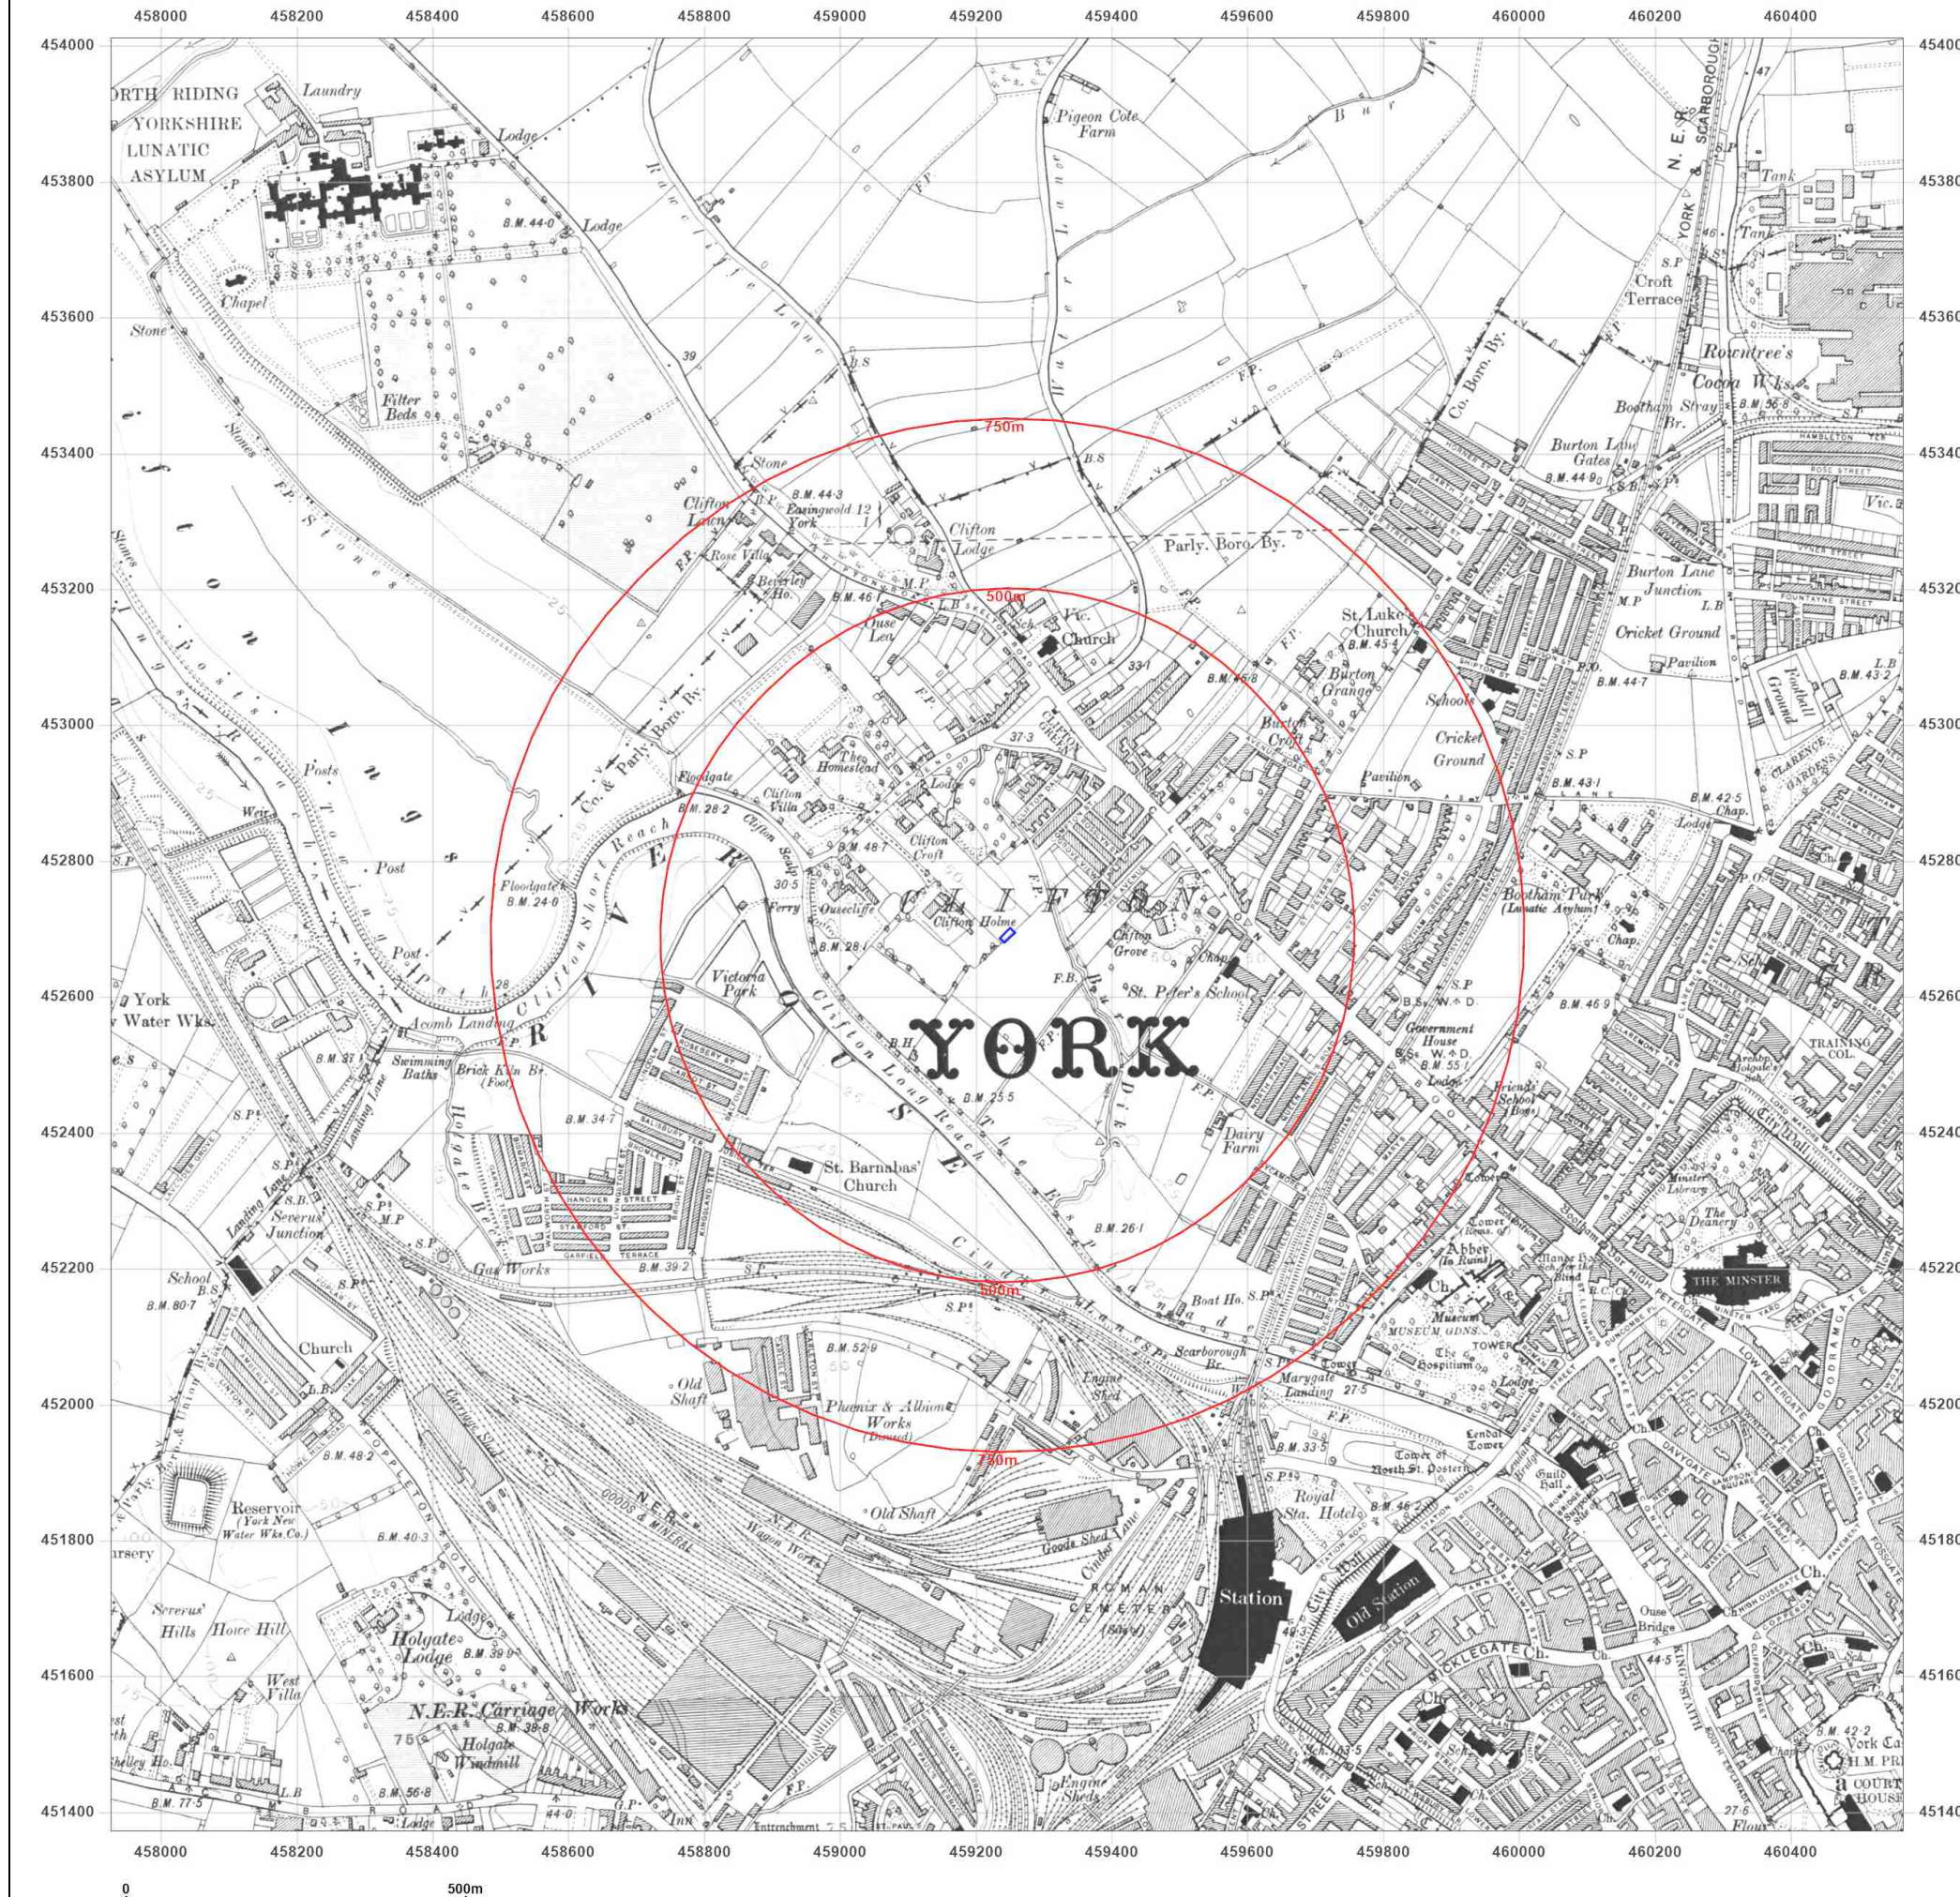

Site Details:

50 Westminster Road, York

Client Ref: EMS_922047_1143265
Report Ref: EMS-922047_1174822
Grid Ref: 459245, 452691

Map Name: County Series

Map date: 1907

Scale: 1:10,560

Printed at: 1:10,560

Surveyed 1851
Revised 1907
Edition N/A
Copyright N/A
Levelled N/A

Surveyed 1851
Revised 1907
Edition N/A
Copyright N/A
Levelled N/A

Produced by
Groundsure Insights
www.groundsure.com

Supplied by:
www.emapsite.com
sales@emapsite.com

© Crown copyright and database rights 2019 Ordnance Survey 100035207

Production date: 31 January 2024

Map legend available at:
www.groundsure.com/sites/default/files/groundsure_legend.pdf