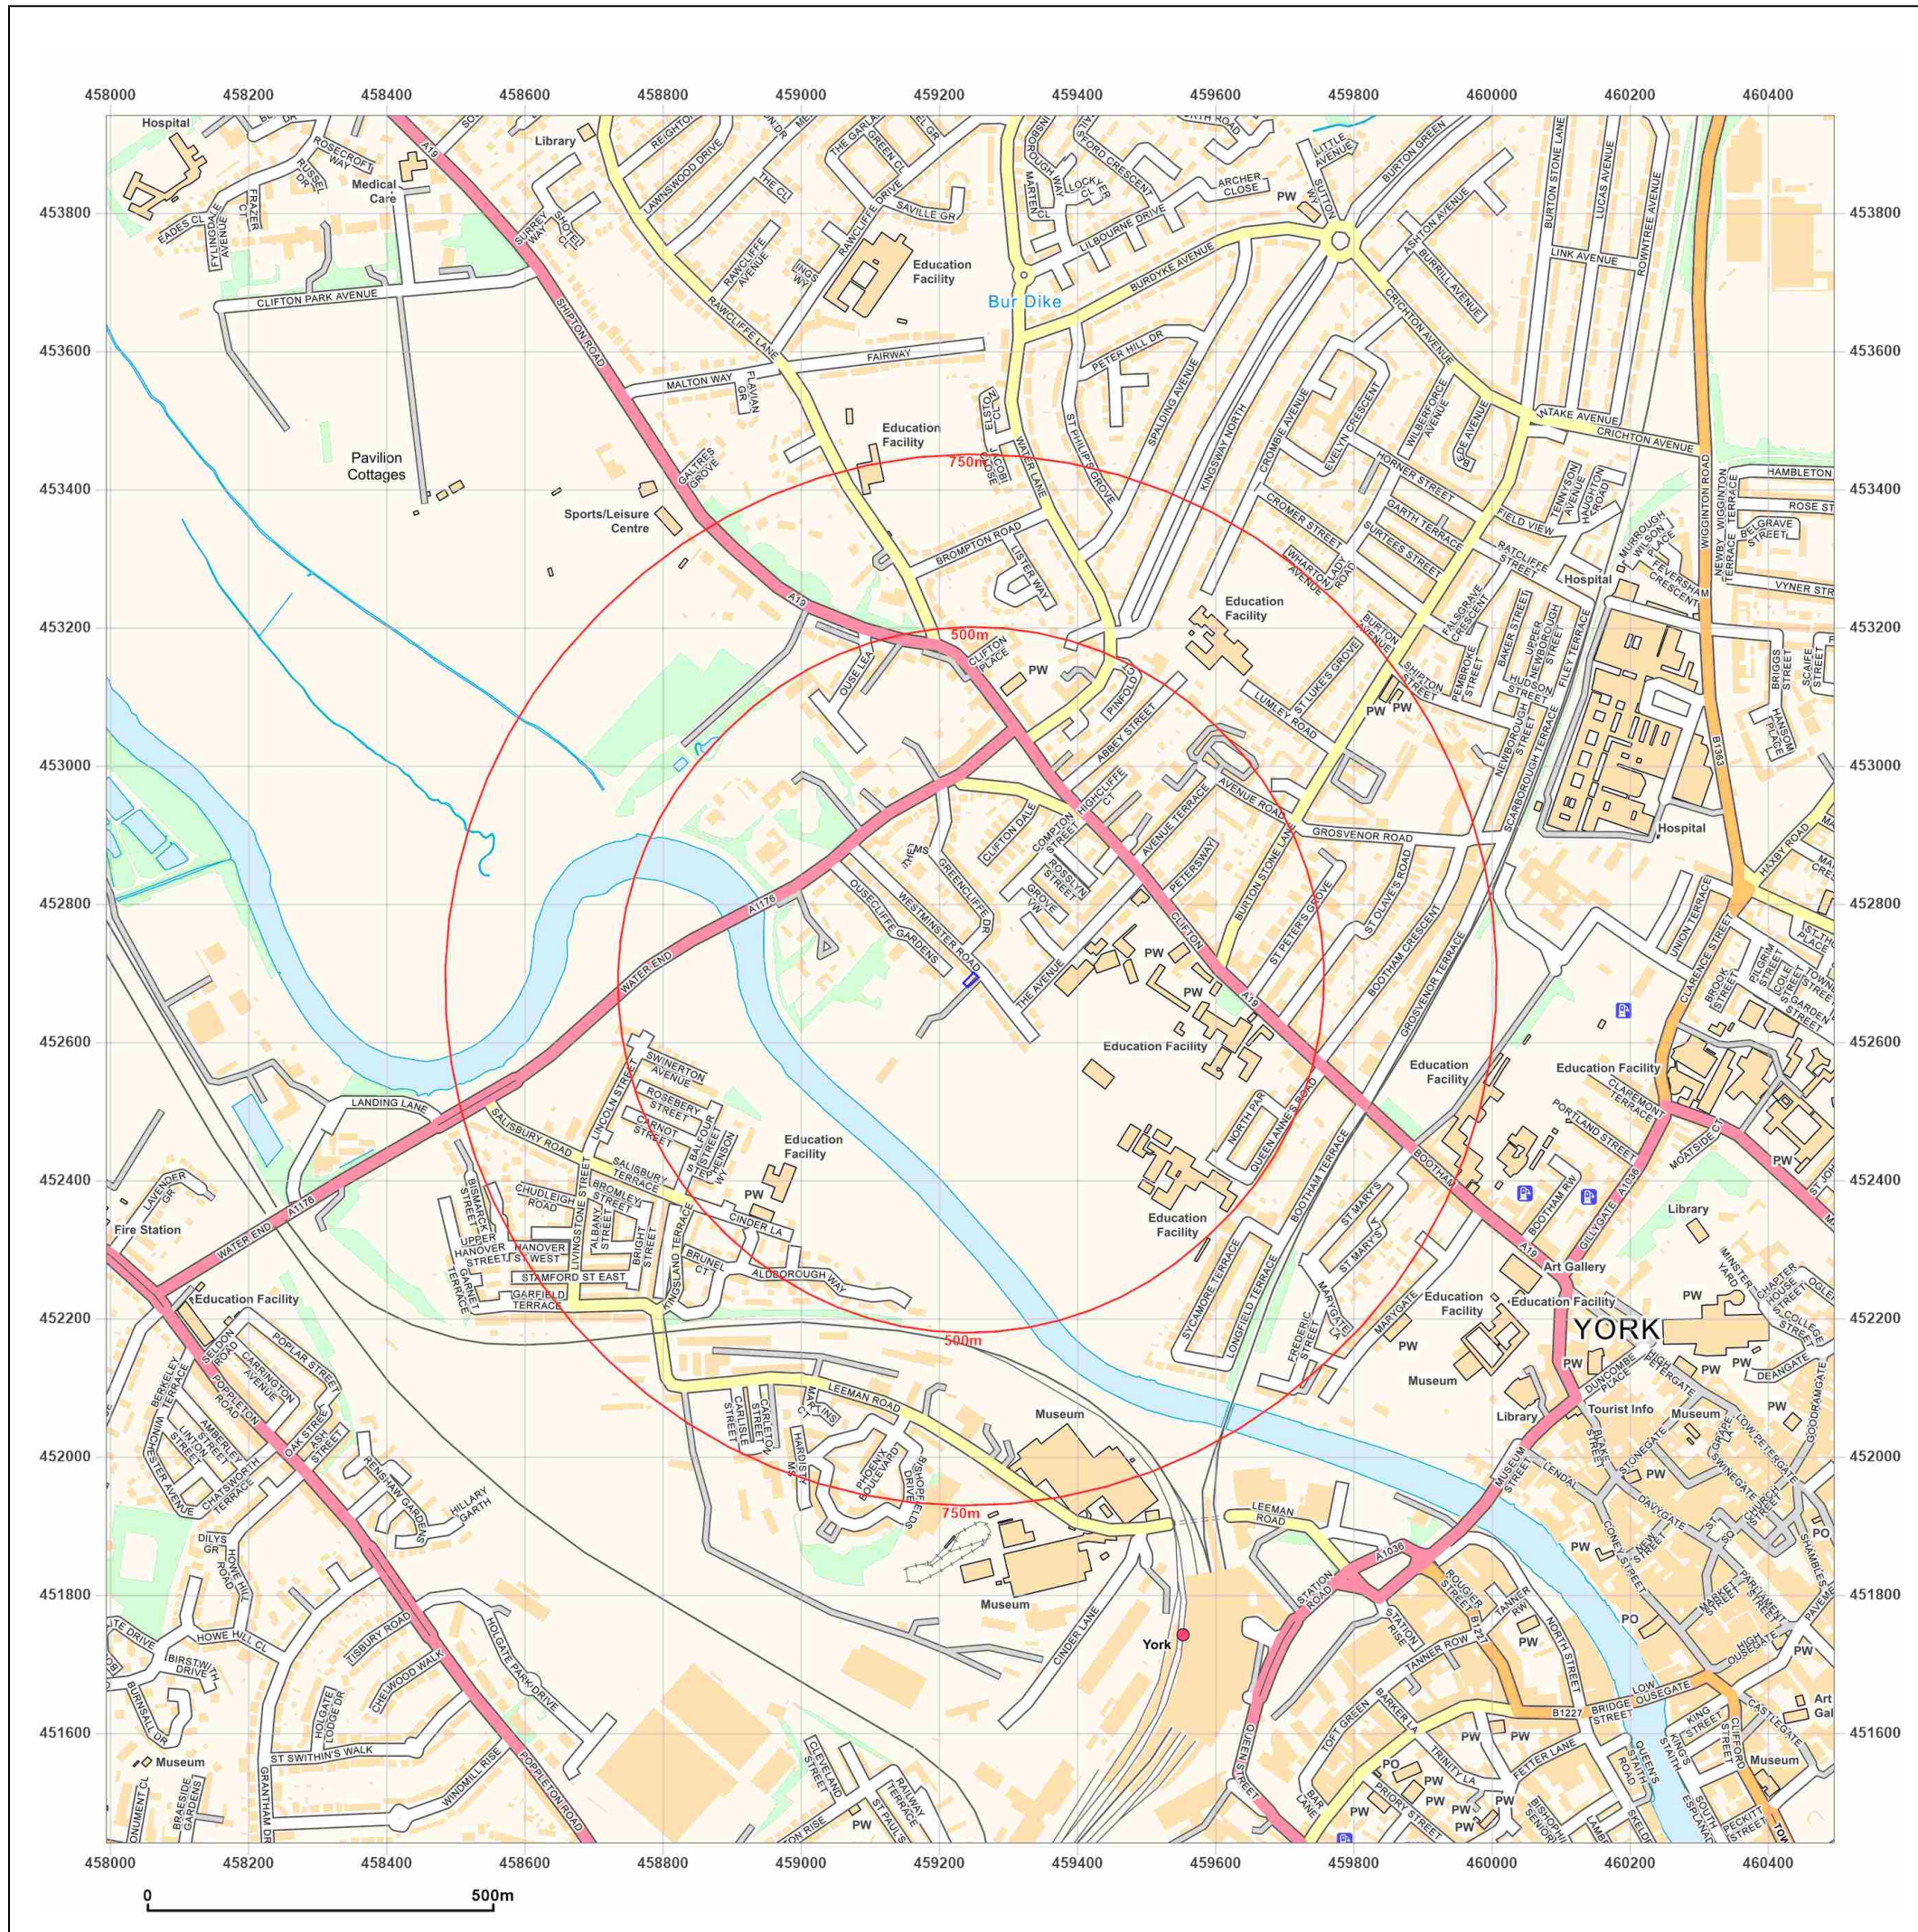

Site Details:

50 Westminster Road, York

Client Ref: EMS_922047_1143265
Report Ref: EMS-922047_1174822
Grid Ref: 459245, 452691

Map Name: National Grid

Map date: 2024

Scale: 1:10,000

Printed at: 1:10,000

Produced by
Groundsure Insights
www.groundsure.com

Supplied by:
www.emapsite.com
sales@emapsite.com

© Crown copyright and database rights 2019 Ordnance Survey 100035207

Production date: 31 January 2024

Map legend available at:
www.groundsure.com/sites/default/files/groundsure_legend.pdf