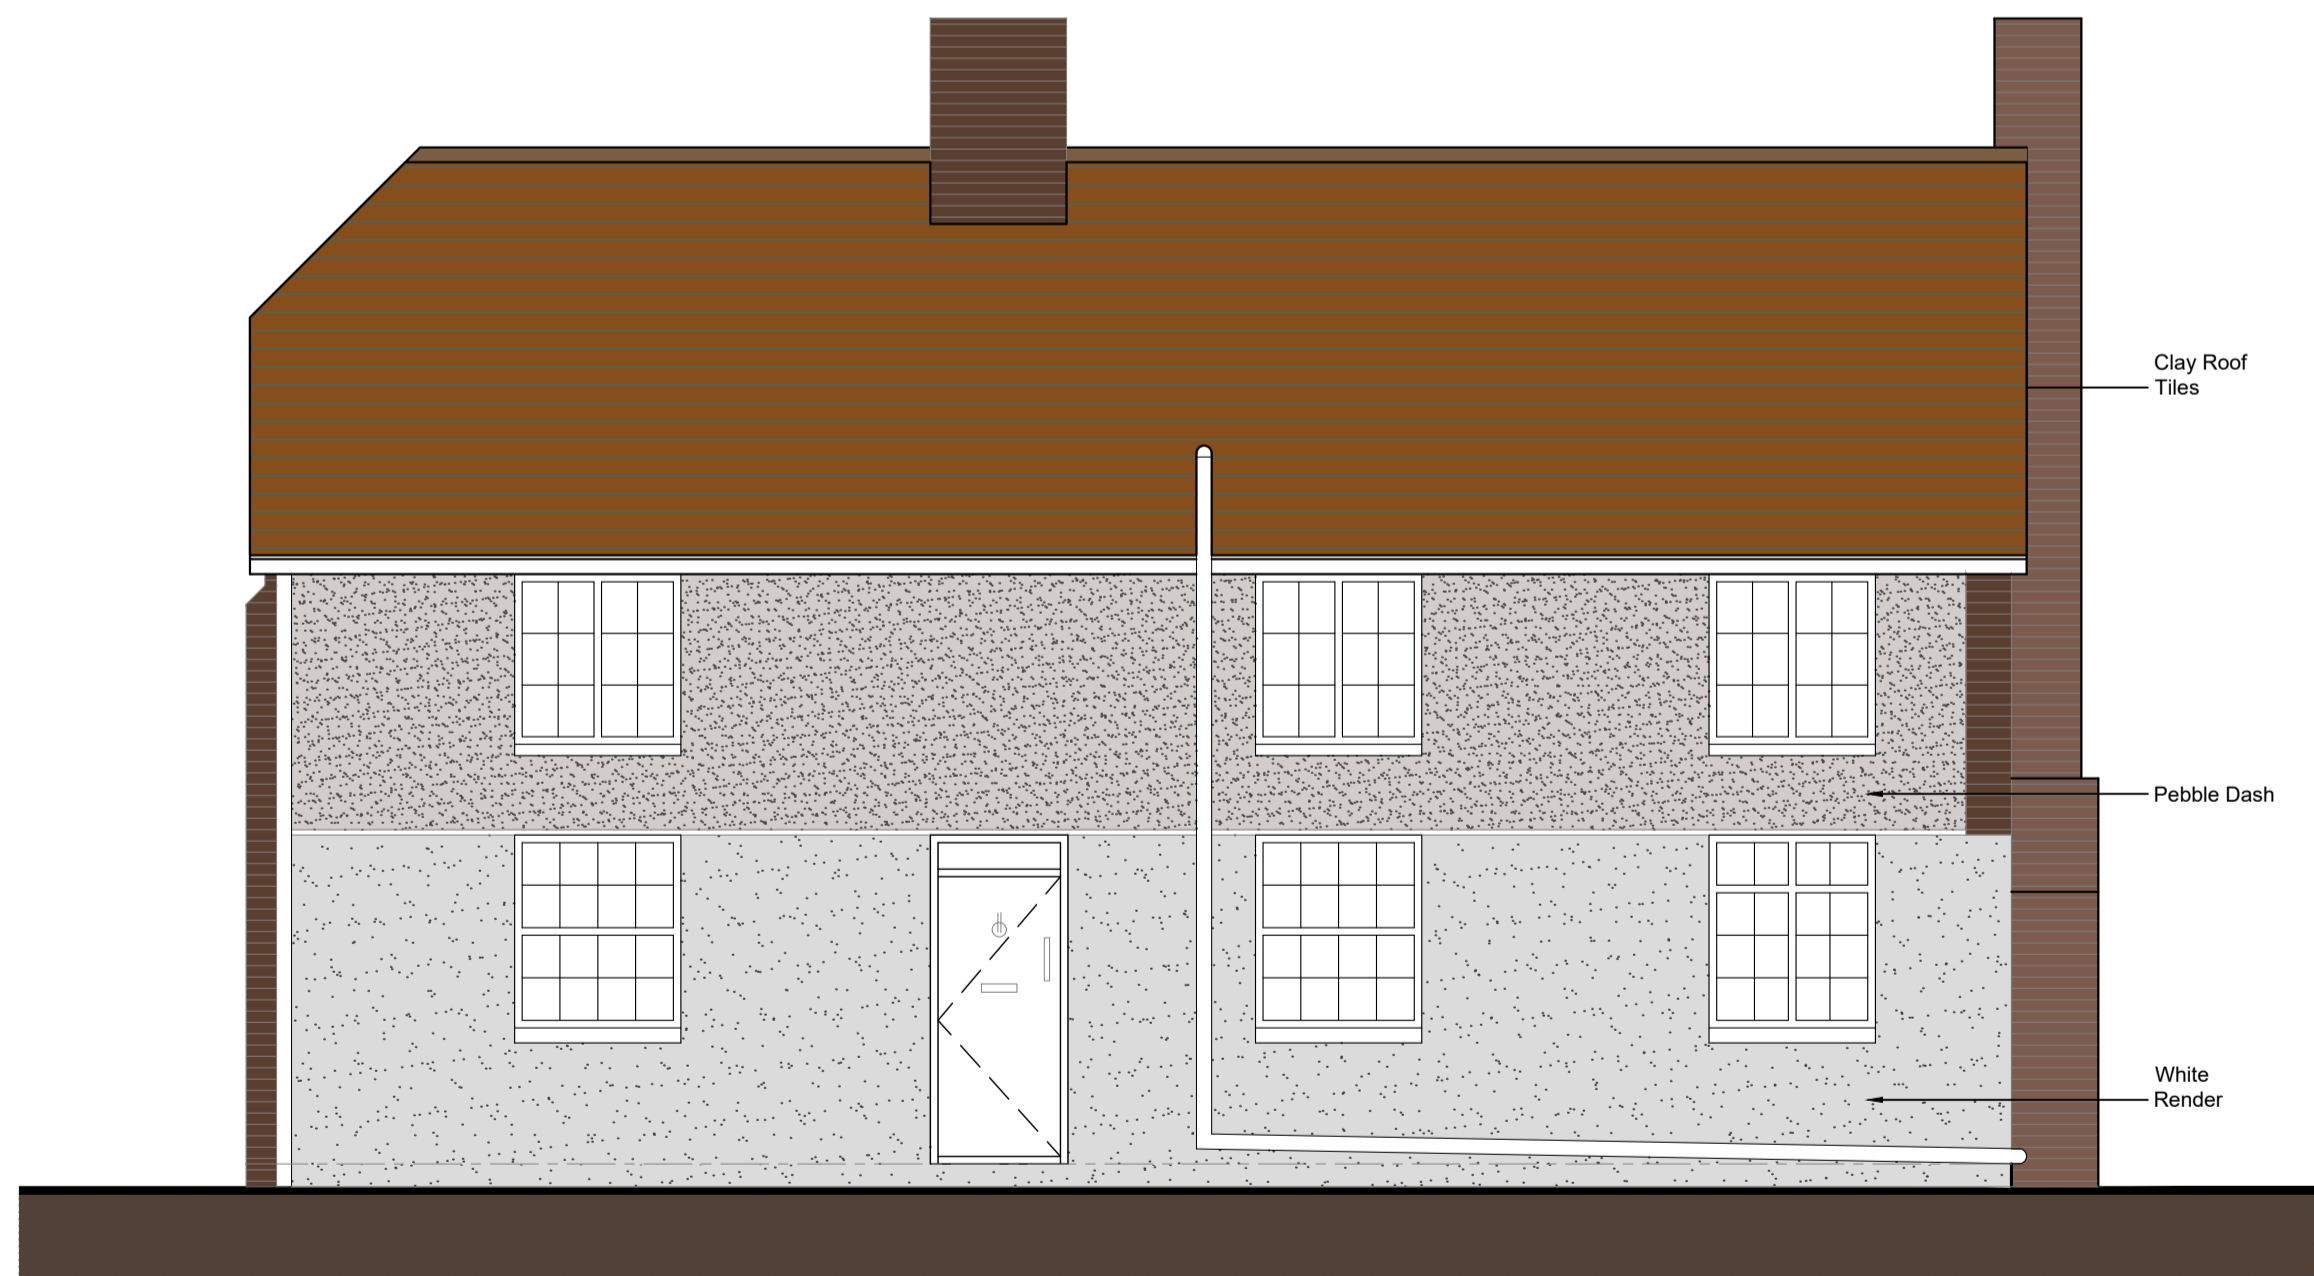

NORTH (REAR) ELEVATION

EAST (SIDE) ELEVATION

SOUTH (FRONT) ELEVATION

WEST (SIDE) ELEVATION

B 'Finishes' note added 20.2.24  
 A 'do not scale' note removed 12.12.19

CLIENT

Mr Nigel Oliver

PROJECT

Little Gorsewood  
 Saunders Lane, Mayford  
 Woking, Surrey

DRAWING TITLE

Elevations  
 As Existing

SCALE 1:50 @ A1, 1:100 @ A3

DATE March 2019 DRN. KD CHK. NBO

JOB / DRAWING No. 19143 [S] 02 REV. B